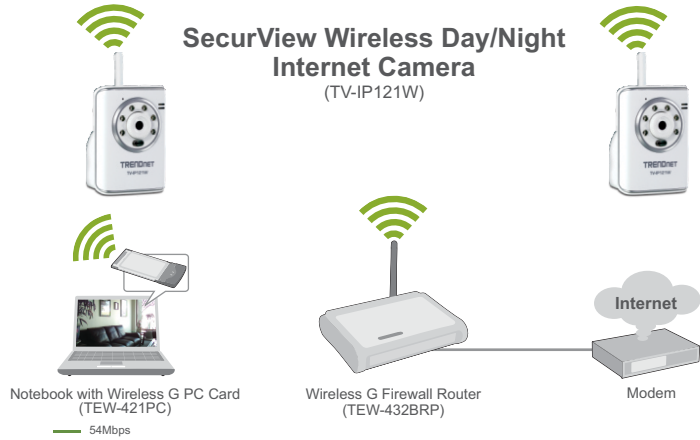

SecurView Wireless Day/Night Internet Camera TV-IP121W [A1.0R]

NETWORK SOLUTIONS

PACKAGE CONTENTS

- TV-IP121W
- Multi-Language Quick Installation Guide
- CD-ROM (Utility & User's Guide)
- Cat.5 Ethernet cable (1.8m / 5.9ft)
- Mounting kit
- Power adapter (5V DC, 2.5A)

RELATED PRODUCTS

TV-H110	Internet Camera Server
TV-IP422W	SecurView Wireless Day/Night Pan/Tilt/Zoom Internet Camera
TV-IP312W	SecurView Wireless Day/Night Internet Camera

ORDERING INFORMATION

TRENDnet®

20675 Manhattan Place, Torrance, CA 90501 USA

Tel: 1-310-961-5500

Fax: 1-310-961-5511

Web: www.trendnet.com

Email: sales@trendnet.com

To Order Please Call:

1-888-326-6061