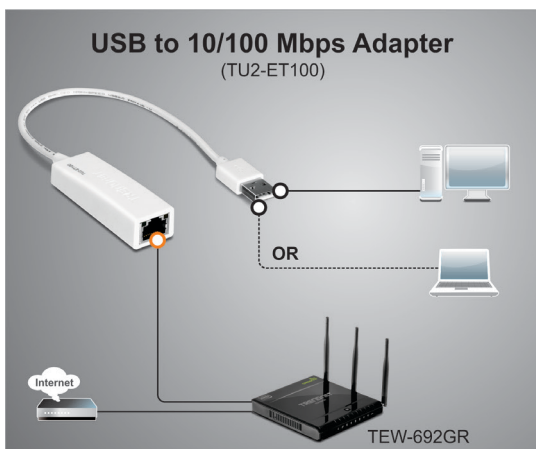

USB to 10/100 Mbps Adapter

TU2-ET100 (v4.0R)

SPECIFICATIONS

HARDWARE

Standards	• USB 2.0, 1.1, 1.0 • IEEE 802.3 10Base-T • IEEE 802.3u 100Base-TX
Data Transfer Rate	• Ethernet: 10/20 Mbps (Half / Full Duplex) • Fast Ethernet: 100/200 Mbps (Half / Full Duplex)
Embedded Buffers	• 20 KB SRAM for RX Packets buffering • 8 KB SRAM for TX Packets buffering
Supported OS	• Windows 8.1 (32/64bit)/ 8(32/64-bit), 7 (32/64-bit), Vista (32/64-bit), XP(32/64-bit) • Mac OS X 10.4~10.8
LEDs	• Power (green), Link (amber)
Power	• Bus-Powered
Power Consumption	• 178 mA
Power Management	• Suspend Mode • Wake on LAN
Dimension	• Unit: 66 x 22 x 15 mm (2.6 x 0.8 x 0.6 in.) • Cable: 245 mm (9.6 in.)
Weight	• 25 g (0.9 oz)
Temperature	• Operating: 0°C~ 70°C (32°F~ 158°F) • Storage: -10°C~ 80°C (14°F~ 176°F)
Humidity	• Max 90% (non-condensing)
Certifications	• CE, FCC

NETWORKING SOLUTIONS

PACKAGE CONTENTS

TU2-ET100

Multi-Language Quick Installation Guide

CD-ROM (Driver and User's Guide)

RELATED PRODUCTS

TU2-ETG	USB to Gigabit Ethernet Adapter
TU2-EX5	USB Extender Cable
TU2-EX12	12-Meter USB 2.0 Extension Cable

CONTACT INFORMATION

TRENDnet®

20675 Manhattan Place, Torrance, CA 90501 USA

Tel: 1-310-961-5500

Fax: 1-310-961-5511

Web: www.trendnet.com

Email: sales@trendnet.com

1-888-326-6061