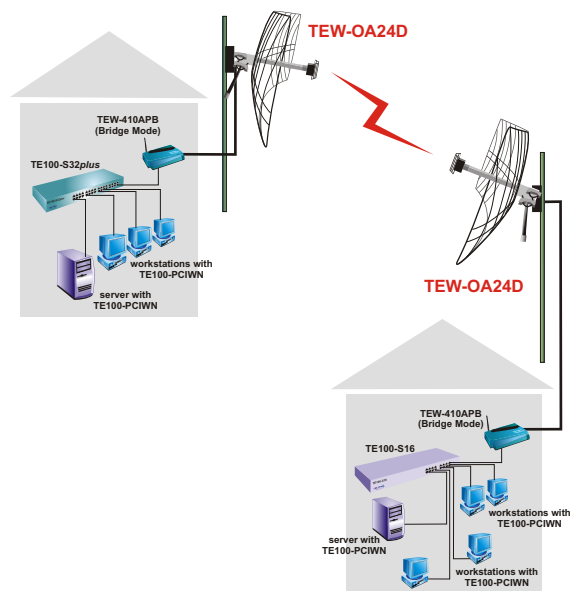

NETWORKING SOLUTIONS

To Order Please Call:
1-888-326-6061

RELATED PRODUCT

- ➔ **TEW-OA24D:** Antenne Directionnelle de 24dBi pour usage extérieur (IEEE 802.11b, bande de fréquence 2.4 GHz ISM)
- ➔ **TEW-2000F:** Câble de type-N mâle à SMA Femelle (2 mètres) pour antenne à usage extérieur
- ➔ **TEW-8000F:** Câble de type-N mâle à SMA Femelle (8 mètres) pour antenne à usage extérieur
- ➔ **TEW-OA14DK:** Antenne Extérieure Directionnelle 14dBi pour le standard IEEE 802.11b Bande de fréquence ISM 2.4 GHz avec câble SMA (TEW-2000F) et oreilles pour montage murale
- ➔ **TEW-IA040:** Antenne Intérieure Omni Directionnelle 4dBi pour le standard IEEE 802.11b Bande de fréquence ISM 2.4GHz
- ➔ **TEW-IA06D:** Antenne Intérieure Directionnelle 6dBi pour le standard IEEE 802.11b Bande de fréquence ISM 2.4GHz

NOTE:

Pour des résultats maximales dans l'amélioration de votre installation de votre réseau Sans Fil, nous vous conseillons vivement de consulter votre Spécialiste Installateur pour plus de sécurité et pour une installation plus appropriée à votre structure.

ORDERING INFORMATION

TRENDware International, Inc.
3135 Kashiwa Street
Torrance, CA. 90505. USA
Tel: 310-891-1100
Fax: 310-891-1111
Web: www.TRENDNET.com
Email: sales@trendware.com

TRENDnet
TRENDware, USA