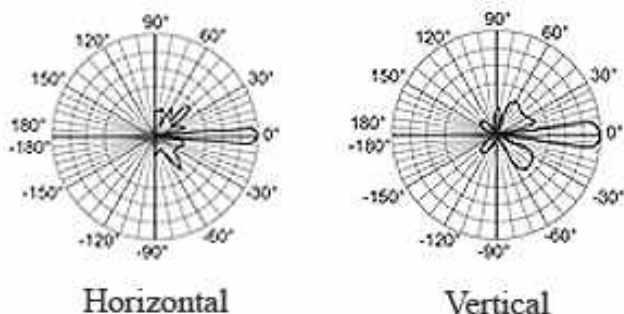

TEW-OA24D

24dBi Outdoor Directional Antenna

Pattern