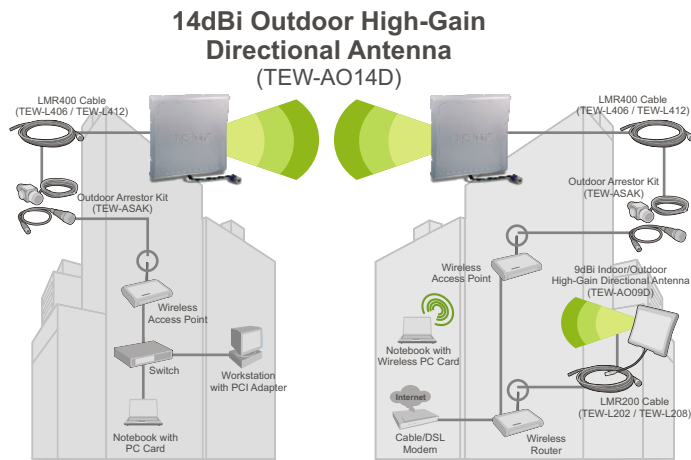

14dBi Indoor/ Outdoor High-Gain Directional Antenna

TEW-AO14D

SPECIFICATIONS

Hardware	
Frequency range	• 2.4 ~ 2.5 GHz
Antenna Gain	• 14dBi
VSWR	• 1.5:1 Max
Polarization	• Linear, Vertical
HPBW/ Horizontal	• 30°
HPBW/ Vertical	• 30°
Front to Back Ratio	• 15dB
Power Handling	• 50W (cw)
Impedance	• 50 Ohms
Connector	• N-Type Female
Survival Wind Speed	• 216 km/hr (134 miles/hr)
Lightning protection	• DC ground
Radome Material	• ABS
Dimension	• 225 x 228 x 30 mm (8.9 x 9.0 x 1.2 in.)
Weight	• 450 g (15.9 oz.)
Temperature	• -40° C ~ 80° C (-40° F ~ 176° F)

* Note: For optimal results in extending your wireless range with wireless antenna installations, we recommend that you consult a professional installer for site survey, safety precautions, and proper installation.

NETWORKING SOLUTIONS

PACKAGE CONTENTS

- TEW-AO14D
- Multi-Language Quick Installation Guide
- Mounting Guide
- Mounting Kit

RELATED PRODUCTS

TEW-AO080	8dBi Outdoor Omni-Directional Antenna
TEW-AO100	10dBi Outdoor Omni-Directional Antenna
TEW-AO09D	9dBi Indoor/ Outdoor High-Gain Directional Antenna

ORDERING INFORMATION

TRENDnet®

20675 Manhattan Place, Torrance, CA 90501 USA

Tel: 1-310-961-5500

Fax: 1-310-961-5511

Web: www.trendnet.com

Email: sales@trendnet.com

To Order Please Call:

1-888-326-6061