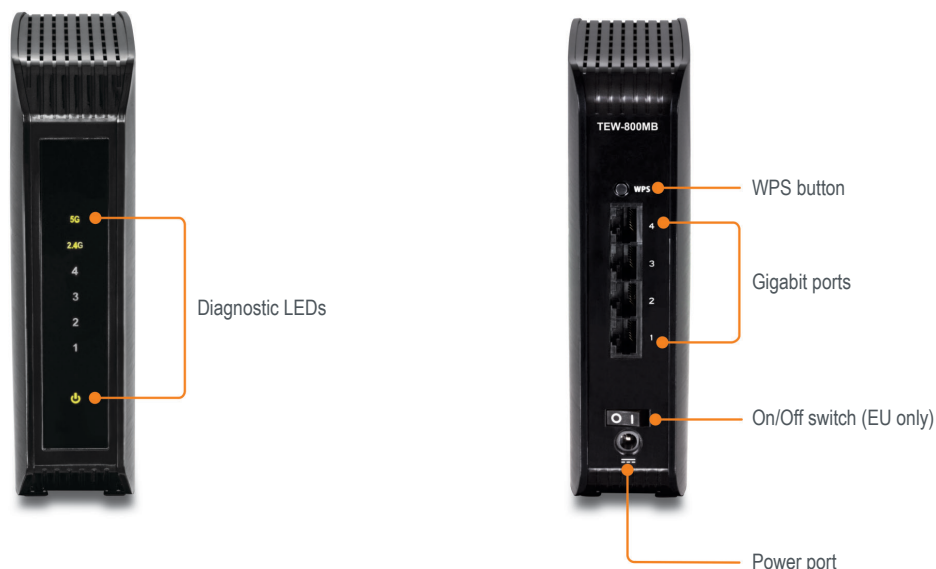

Specifications

Standards

- IEEE 802.3
- IEEE 802.3u
- IEEE 802.3ab
- IEEE 802.11ac (draft 2.0, up to 867 Mbps)
- IEEE 802.11n (up to 300 Mbps)
- IEEE 802.11g
- IEEE 802.11b
- IEEE 802.11a

Hardware Interface

- 4 x Gigabit LAN ports
- Power switch (EU only)
- WPS Button
- LED indicators

Security

- Wireless encryption up to WPA2

Special Features

- IPv6 pass-thru

Power

- Input: 100 ~ 240 V AC, 50~60 Hz, 0.8A
- Output: 12 V DC, 2 A
- Consumption: 12 Watts (Max)

Operating Temperature

- 0°~ 40°C (32°F ~ 104°F)

Operating Humidity

- Max 85% non-condensing

Certifications

- CE
- FCC

Dimensions

- 45 x 120 x 164 mm (1.8 x 4.7 x 6.5 in)
- 295 g (10.4 oz)

Warranty:

- 3-year limited

Package Contents

- TEW-800MB
- Multi-language Quick Installation Guide
- CD-ROM (Utility & User's Guide)
- 1 x Network Cable (1.5 m / 5 ft.)
- Power adapter (12 V, 2 A)

*For maximum performance of up to 867 Mbps use with a 867 Mbps 802.11ac wireless adapter

**Maximum wireless signal rates are referenced from IEEE 802.11 theoretical specifications. Actual data throughput and coverage will vary depending on interference, network traffic, building materials and other conditions