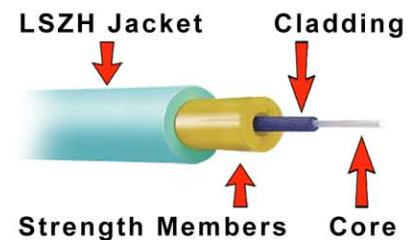

Features / Benefits

- SC, LC, ST and MTRJ connectors
- Low smoke zero halogen (LSZH) cable in aqua
- 900µm tight buffer
- OM3 fibre conforms to ITU-T G.651.1, TIA/EIA 492AAAB, IEC60793-2-10
- Simplex and duplex assemblies
- Duplex assemblies available with clips (SC and LC)
- Different connector performance range for specific application
- Armoured option also available

Applications

- For use in 10 Gb/s high speed LAN networks over a 300 m indicative link length at 850 nm (SX) wavelength using a laser launch
- For use in 1 Gb/s high speed LAN networks over a 1000 m indicative link length at 850 nm (SX) wavelength using a laser launch
- High speed and legacy networks including Gigabit Ethernet, Fast Ethernet and Ethernet
- Data centers
- Premises cabling in data networks including backbone, riser and horizontal
- Supports video, data and voice services

Connector Specification

OPTICAL PERFORMANCE	MULTIMODE	CONFORMANCE
IL Max/Master (Acceptance)	0.25 dB	IEC 61300-3-4
Ave/Master*	0.15 dB	IEC 61300-3-4
Ave/Random*	0.20 dB	IEC 61300-3-34

Fibre Specification

CHARACTERISTICS	
Attenuation (dB) / km	2.8 @ 850nm / 0.8 @ 1310nm
Bandwidth OFL (MHz x km)	1500 @ 850nm / 500 @ 1310nm
Bandwidth LEMB (MHz X km))	2000 @ 850nm

Cable Specification

Characteristics	Simplex	Duplex
Cable Material	LSZH	LSZH
Strength Member	Aramid	Aramid
Crush (N)	1000	1000
Operating Temperature (°C)	-20 to 60	-20 to 60
Fire Specification	IEC 60332-1	

03 9725 1911

sales@dueltek.com.au

03 9725 1126

Unit 2, 35-43 Lacey St. Croydon
Victoria 3136 Australia

www.dueltek.com.au