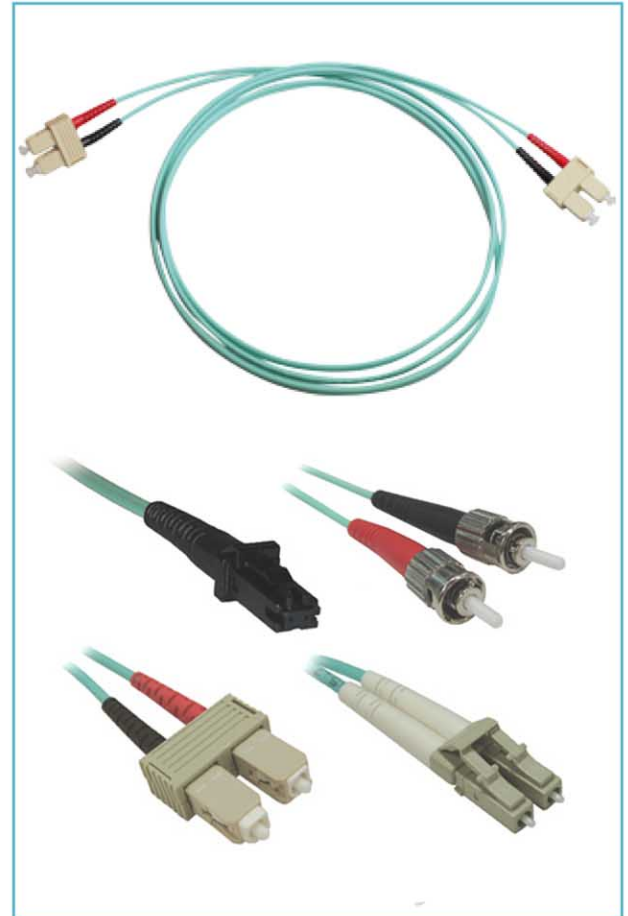

Features / Benefits

- SC, LC, ST and MTRJ connectors
- Low smoke zero halogen (LSZH) cable in aqua
- 900µm tight buffer
- OM3 fibre conforms to ITU-T G.651.1, TIA/EIA 492AAAB, IEC60793-2-10
- Simplex and duplex assemblies
- Duplex assemblies available with clips (SC and LC)
- Different connector performance range for specific application
- Armoured option also available

Applications

- For use in 10 Gb/s high speed LAN networks over a 300 m indicative link length at 850 nm (SX) wavelength using a laser launch
- For use in 1 Gb/s high speed LAN networks over a 1000 m indicative link length at 850 nm (SX) wavelength using a laser launch
- High speed and legacy networks including Gigabit Ethernet, Fast Ethernet and Ethernet
- Data centers
- Premises cabling in data networks including backbone, riser and horizontal
- Supports video, data and voice services

Connector Specification

OPTICAL PERFORMANCE	MULTIMODE	CONFORMANCE
IL Max/Master (Acceptance)	0.25 dB	IEC 61300-3-4
Ave/Master*	0.15 dB	IEC 61300-3-4
Ave/Random*	0.20 dB	IEC 61300-3-34

Fibre Specification

CHARACTERISTICS	
Attenuation (dB) / km	2.8 @ 850nm / 0.8 @ 1310nm
Bandwidth OFL (MHz x km)	1500 @ 850nm / 500 @ 1310nm
Bandwidth LEMB (MHz X km))	2000 @ 850nm

Cable Specification

Characteristics	Simplex	Duplex
Cable Material	LSZH	LSZH
Strength Member	Aramid	Aramid
Crush (N)	1000	1000
Operating Temperature (°C)	-20 to 60	-20 to 60
Fire Specification	IEC 60332-1	

03 9725 1911

sales@dueltek.com.au

03 9725 1126

Unit 2, 35-43 Lacey St. Croydon
Victoria 3136 Australia

www.dueltek.com.au