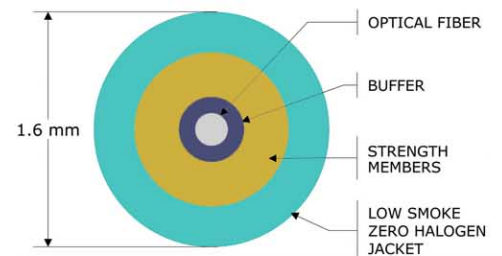

Features / Benefits

- SC, LC, ST and MTRJ connectors
- Low smoke zero halogen (LSZH) cable in aqua
- 900µm tight buffer
- OM3 fibre conforms to ITU-T G.651.1, TIA/EIA 492AAAB, IEC60793-2-10
- Simplex and duplex assemblies
- Duplex assemblies available with clips (SC and LC)
- Different connector performance range for specific application
- Armoured option also available

Applications

- For use in 10 Gb/s high speed LAN networks over a 300 m indicative link length at 850 nm (SX) wavelength using a laser launch
- For use in 1 Gb/s high speed LAN networks over a 1000 m indicative link length at 850 nm (SX) wavelength using a laser launch
- High speed and legacy networks including Gigabit Ethernet, Fast Ethernet and Ethernet
- Data centers
- Premises cabling in data networks including backbone, riser and horizontal
- Supports video, data and voice services

Connector Specification

OPTICAL PERFORMANCE	MULTIMODE	CONFORMANCE
IL Max/Master (Acceptance)	0.25 dB	IEC 61300-3-4
Ave/Master*	0.15 dB	IEC 61300-3-4
Ave/Random*	0.20 dB	IEC 61300-3-34

Fibre Specification

CHARACTERISTICS	
Attenuation (dB) / km	2.8 @ 850nm / 0.8 @ 1310nm
Bandwidth OFL (MHz x km)	1500 @ 850nm / 500 @ 1310nm
Bandwidth LEMB (MHz X km))	2000 @ 850nm

Cable Specification

Characteristics	Simplex	Duplex
Cable Material	LSZH	LSZH
Strength Member	Aramid	Aramid
Crush (N)	1000	1000
Operating Temperature (°C)	-20 to 60	-20 to 60
Fire Specification	IEC 60332-1	

03 9725 1911

sales@dueltek.com.au

03 9725 1126

Unit 2, 35-43 Lacey St. Croydon
Victoria 3136 Australia

www.dueltek.com.au