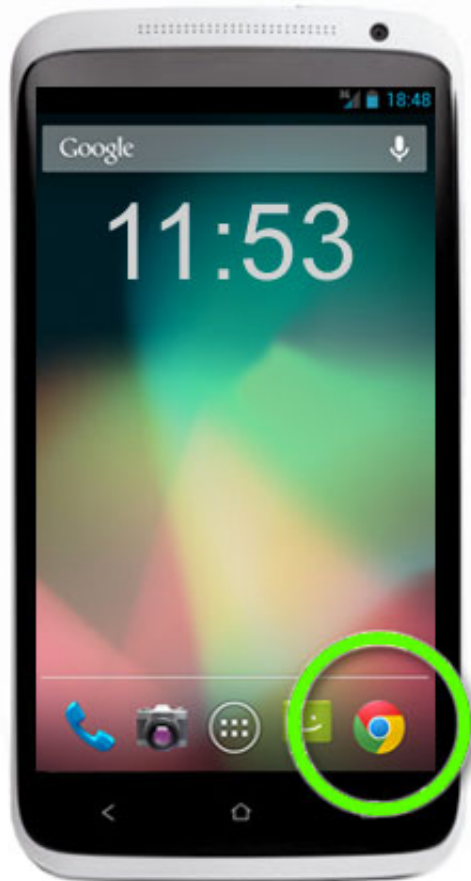

How to add a website icon to your Home screen:

1

Open www.dueltek.com.au in your Android Browser, or Google Chrome.

2

Hit the menu button, and add the page to your bookmarks. In Chrome, just tap on the star & follow the prompt.

3

Open your bookmarks using the menu button & find the new bookmark. Press down and hold on the bookmark until you see an action menu. Select **Add to homescreen**.

4

Launch the website from your home screen by hitting the icon.