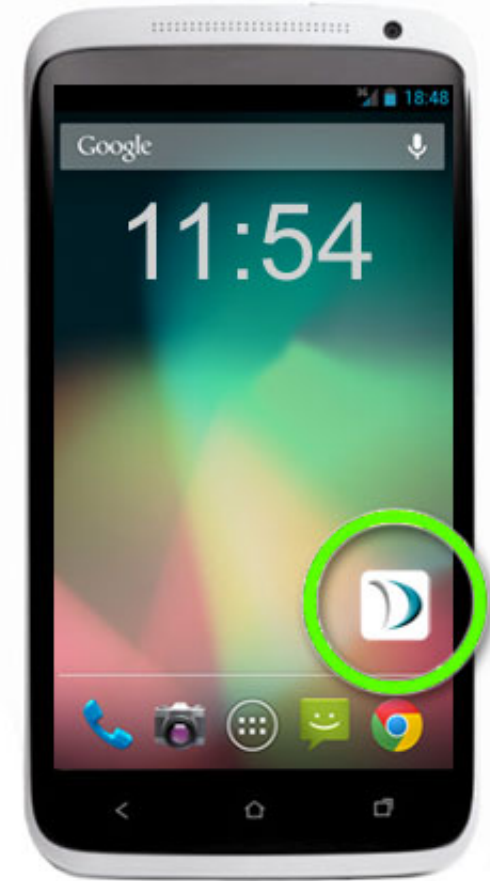

How to add a website icon to your Home screen:

1

Open www.dueltek.com.au in your Android Browser, or Google Chrome.

2

Hit the menu button, and add the page to your bookmarks. In Chrome, just tap on the star & follow the prompt.

3

Open your bookmarks using the menu button & find the new bookmark. Press down and hold on the bookmark until you see an action menu. Select **Add to homescreen**.

4

Launch the website from your home screen by hitting the icon.