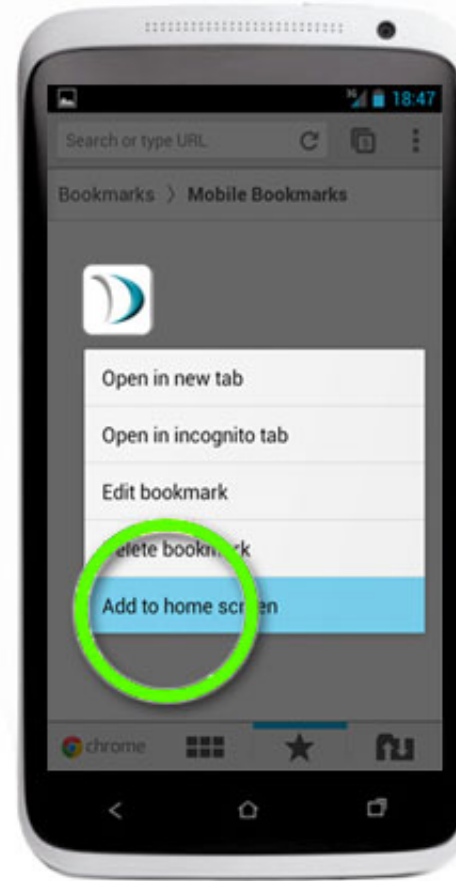

How to add a website icon to your Home screen:

1

Open www.dueltek.com.au in your Android Browser, or Google Chrome.

2

Hit the menu button, and add the page to your bookmarks. In Chrome, just tap on the star & follow the prompt.

3

Open your bookmarks using the menu button & find the new bookmark. Press down and hold on the bookmark until you see an action menu. Select **Add to homescreen**.

4

Launch the website from your home screen by hitting the icon.