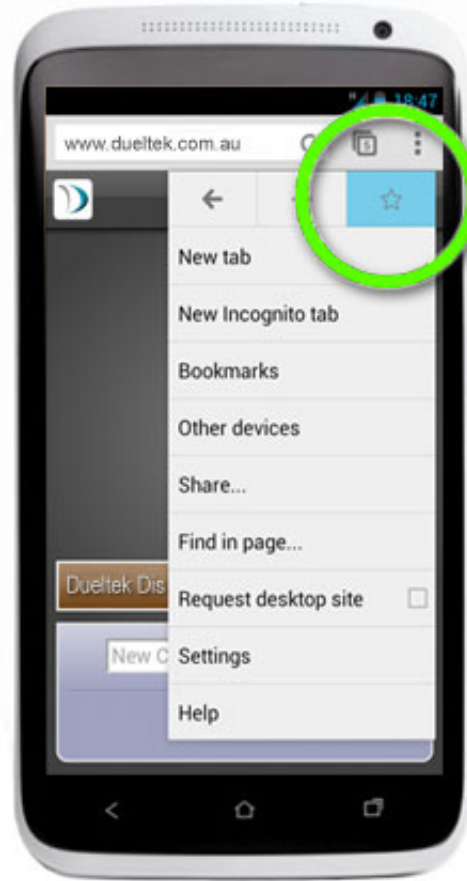

How to add a website icon to your Home screen:

1

Open www.dueltek.com.au in your Android Browser, or Google Chrome.

2

Hit the menu button, and add the page to your bookmarks. In Chrome, just tap on the star & follow the prompt.

3

Open your bookmarks using the menu button & find the new bookmark. Press down and hold on the bookmark until you see an action menu. Select **Add to homescreen**.

4

Launch the website from your home screen by hitting the icon.