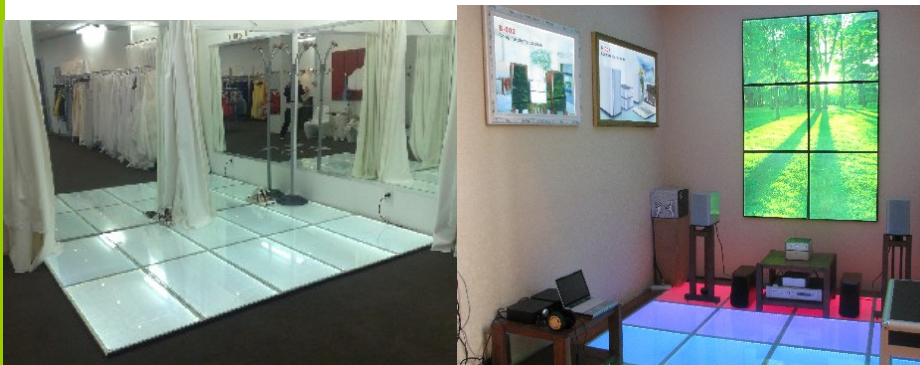

LED Ceiling panels

Widely used in offices , hospitals, schools, hotel lobbies, restaurants, painting studios and many places for illuminating and decoration. They can create ceiling display of blue sky, beaches, forests, mountains, rivers and a variety of patterns, which makes your space distinctive and comfortable, as if we were looking to a view through the window.

“ Sky Ceiling provides us with sunshine 24 hours a day, 365 days a year ! “
The creation of illusions of nature
To enliven the innate human connection to nature and promote the healing relaxations of comfort, inner stability and vitality.

Wide applications:

LED dance floors, disco floors

Popular in parties, ballrooms, night clubs, pubs, theatres, luxurious hotels as well as shopping square. Consist of color-changing LED system and tempered glass surface, they are highly resistant to impact, assembly and placement are extremely simple and take only minutes to complete. These floors are so eye-catching and fascinating that they can also be used for trade show to attract attention.

LED flooring

LED wall light panel, murals

SLS LED is dedicated in bringing you the best selection of murals with LED light. These elegant painting and fine art photos that infuse a personal touch making home or office distinctive. It's a kind of innovative product with the combination of unique decoration and illumination. Your own photos or images are another good options.