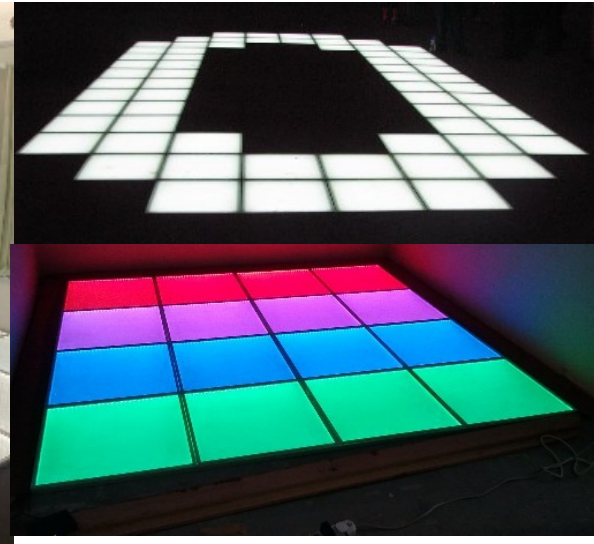

LED Ceiling panels

Widely used in offices , hospitals, schools, hotel lobbies, restaurants, painting studios and many places for illuminating and decoration. They can create ceiling display of blue sky, beaches, forests, mountains, rivers and a variety of patterns, which makes your space distinctive and comfortable, as if we were looking to a view through the window.

It's also an eye friendly product with low visual fatigue, the light created is even and soft, achieving a shadowless luminous performance as well.

LED sky ceilings, virtual skylights & windows

Beautiful, memorable, natural, relaxing...

“ Sky Ceiling provides us with sunshine 24 hours a day, 365 days a year ! “
The creation of illusions of nature
To enliven the innate human connection to nature and promote the healing relaxations of comfort, inner stability and vitality.

Wide applications:

LED dance floors, disco floors

Popular in parties, ballrooms, night clubs, pubs, theatres, luxurious hotels as well as shopping square. Consist of color-changing LED system and tempered glass surface, they are highly resistant to impact, assembly and placement are extremely simple and take only minutes to complete. These floors are so eye-catching and fascinating that they can also be used for trade show to attract attention.