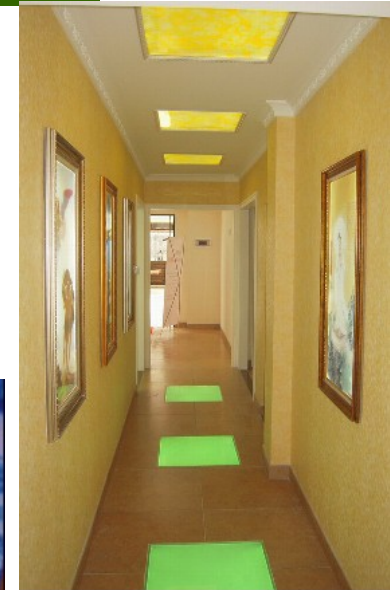

LED flooring