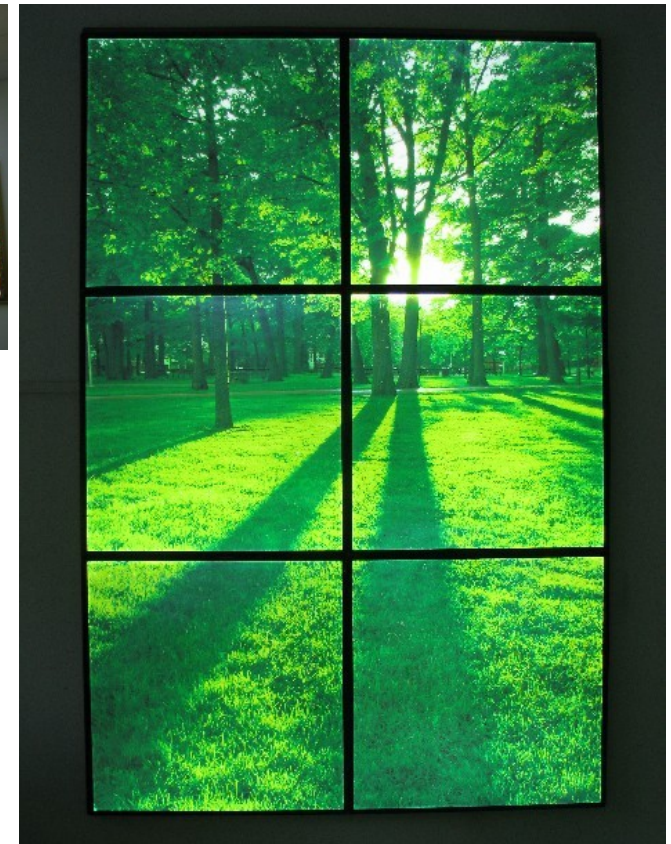

LED wall light panel, murals

SLS LED is dedicated in bringing you the best selection of murals with LED light. These elegant painting and fine art photos that infuse a personal touch making home or office distinctive. It's a kind of innovative product with the combination of unique decoration and illumination. Your own photos or images are another good options.