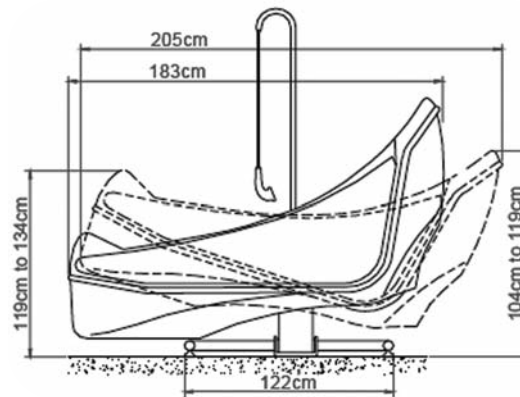

Performance

- ▶ Vertical travel: 150mm
- ▶ Water reserve: 25 litres
- ▶ Maximum water volume: 90 litres
- ▶ Maximum recline angle: 22.5°
- ▶ Safe working load: 200kg
- ▶ Weight of the bathtub: 140kg

Plumbing

- ▶ Sense bath and shower concealed digital mixing valve offering programmable max, min and default temperatures, automatic temperature on outlet selection, duty flush and thermal disinfection with datalogging capabilities
- ▶ Shower flow control button
- ▶ Adjustable spray handset with 4 different spray actions
- ▶ Manual draining and overflow
- ▶ Ø 50mm draining plug

Tilt function

Sense panel