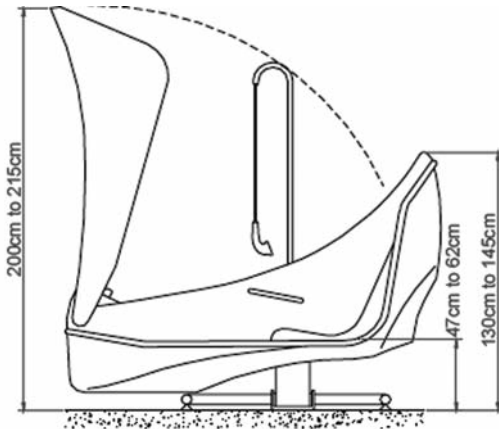

Performance

- ▶ Vertical travel: 150mm
- ▶ Water reserve: 25 litres
- ▶ Maximum water volume: 90 litres
- ▶ Maximum recline angle: 22.5°
- ▶ Safe working load: 200kg
- ▶ Weight of the bathtub: 140kg

Plumbing

- ▶ Sense bath and shower concealed digital mixing valve offering programmable max, min and default temperatures, automatic temperature on outlet selection, duty flush and thermal disinfection with datalogging capabilities
- ▶ Shower flow control button
- ▶ Adjustable spray handset with 4 different spray actions
- ▶ Manual draining and overflow
- ▶ Ø 50mm draining plug

Options

- ▶ HydroSpa
- ▶ ColourSpa

- ▶ AromaSpa
- ▶ AudioSpa
- ▶ 7200.50 (Leg support)
- ▶ 7110.99 (Aqua Pillow)

Conformity

- ▶ 73/23/CEE (low voltage directive)
- ▶ 89/336/CEE (EMC directive)
- ▶ NF EN 60335-1 (Electric standard)
- ▶ NF EN 60335-2-60 (Electric standard)
- ▶ NF EN 1717 (Anti-pollution)
- ▶ WRAS Fluid Category 5 certified (n°0712080)
- ▶ TMV2 - TMV3 - D08

Tilt function

Sense panel