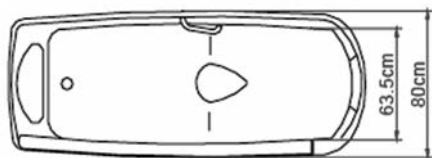

Transcare Bath

Bath

- Reinforced fibreglass bath, white colour
- Handgrip
- Door lock in stainless steel
- 4 function hand control (up/down and recline/upright)
- Back-up battery power
- Electric supply: 240 VAc 50Hz

Performance

- Vertical travel: 150mm
- Water reserve: 25 litres
- Maximum water volume: 90 litres
- Maximum recline angle: 22.5°
- Safe working load: 200kg
- Weight of the bathtub: 140kg

Plumbing

- Sense bath and shower concealed digital mixing valve offering programmable max, min and default temperatures, automatic temperature on outlet selection, duty flush and thermal disinfection with datalogging capabilities
- Shower flow control button
- Adjustable spray handset with 4 different spray actions
- Manual draining and overflow
- Ø 50mm draining plug

Options

- HydroSpa
- ColourSpa

- AromaSpa
- AudioSpa
- 7200.50 (Leg support)
- 7110.99 (Aqua Pillow)

Conformity

- 73/23/CEE (low voltage directive)
- 89/336/CEE (EMC directive)
- NF EN 60335-1 (Electric standard)
- NF EN 60335-2-60 (Electric standard)
- NF EN 1717 (Anti-pollution)
- WRAS Fluid Category 5 certified (n°0712080)
- TMV2 - TMV3 - D08

Tilt function