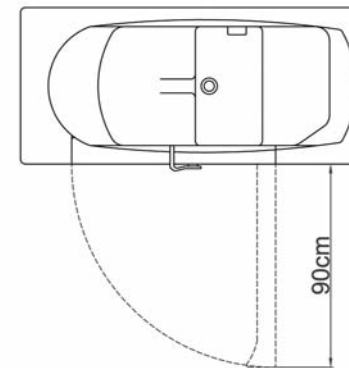

Weight

- 80-85kg

* Approval under application