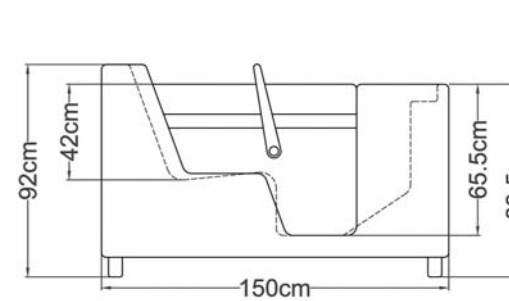

Weight

- 80-85kg

* Approval under application