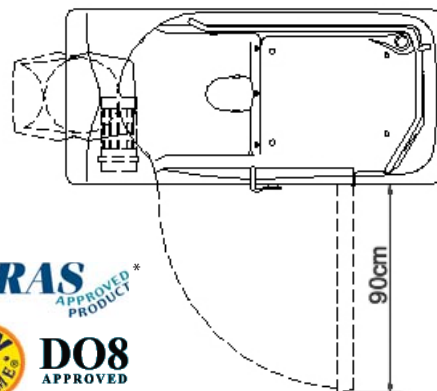

Caleche Bath

Bath

1. Reinforced fibreglass bath, white colour
   - Footrest and non-slip bottom
   - Integrated soapdish
   - 4 adjustable feet (5cm)
   - Patented waterproof system
   - Locking handle accessible from inside
   - Draining by trap Ø50mm and overflow Ø38mm
   - Door for draining access
   - Integrated stainless steel peripheral handrail
   - Water volume: 205 litres
   - Maximum water level: 100 cm
   - Maximum patient weight: 200 kg
2. Integrated and retractable hair wash basin, connected to the trap
   - Lock

Options

- HydroSpa
- ColourSpa
- AromaSpa
- AudioSpa

Weight

- 80-85kg

Integrated hand rail

* Approval under application

Caleche Compact Bath

Bath

1. Reinforced fibreglass bath, white colour
   - Footrest and non-slip bottom
   - Integrated soapdish
   - 4 adjustable feet (5cm)
   - Patented waterproof system
   - Locking handle accessible from inside
   - Draining by trap Ø50mm and overflow Ø38mm
   - Door for draining access
   - Integrated stainless steel peripheral handrail
   - Water volume: 120 litres
   - Maximum water level: 100 cm
   - Maximum patient weight: 200 kg
2. Lock

Options

- HydroSpa
- ColourSpa
- AromaSpa
- AudioSpa