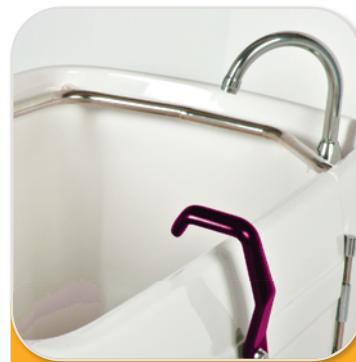

Caleche Bath

Bath

1. Reinforced fibreglass bath, white colour
   - Footrest and non-slip bottom
   - Integrated soapdish
   - 4 adjustable feet (5cm)
   - Patented waterproof system
   - Locking handle accessible from inside
   - Draining by trap Ø50mm and overflow Ø38mm
   - Door for draining access
   - Integrated stainless steel peripheral handrail
   - Water volume: 205 litres
   - Maximum water level: 100 cm
   - Maximum patient weight: 200 kg
2. Integrated and retractable hair wash basin, connected to the trap
   - Lock

Options

- HydroSpa
- ColourSpa
- AromaSpa
- AudioSpa

Weight

- 80-85kg

Integrated hand rail

* Approval under application

Caleche Compact Bath

Bath

1. Reinforced fibreglass bath, white colour
   - Footrest and non-slip bottom
   - Integrated soapdish
   - 4 adjustable feet (5cm)
   - Patented waterproof system
   - Locking handle accessible from inside
   - Draining by trap Ø50mm and overflow Ø38mm
   - Door for draining access
   - Integrated stainless steel peripheral handrail
   - Water volume: 120 litres
   - Maximum water level: 100 cm
   - Maximum patient weight: 200 kg
2. Lock

Options

- HydroSpa
- ColourSpa
- AromaSpa
- AudioSpa