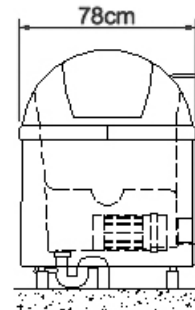

Caleche Bath

Bath

1. Reinforced fibreglass bath, white colour
   - Footrest and non-slip bottom
   - Integrated soapdish
   - 4 adjustable feet (5cm)
   - Patented waterproof system
   - Locking handle accessible from inside
   - Draining by trap Ø50mm and overflow Ø38mm
   - Door for draining access
   - Integrated stainless steel peripheral handrail
   - Water volume: 205 litres
   - Maximum water level: 100 cm
   - Maximum patient weight: 200 kg
2. Integrated and retractable hair wash basin, connected to the trap
   - Lock

Options

- HydroSpa
- ColourSpa
- AromaSpa
- AudioSpa

Weight

- 80-85kg

Integrated hand rail

* Approval under application

Caleche Compact Bath

Bath

1. Reinforced fibreglass bath, white colour
   - Footrest and non-slip bottom
   - Integrated soapdish
   - 4 adjustable feet (5cm)
   - Patented waterproof system
   - Locking handle accessible from inside
   - Draining by trap Ø50mm and overflow Ø38mm
   - Door for draining access
   - Integrated stainless steel peripheral handrail
   - Water volume: 120 litres
   - Maximum water level: 100 cm
   - Maximum patient weight: 200 kg
2. Lock

Options

- HydroSpa
- ColourSpa
- AromaSpa
- AudioSpa