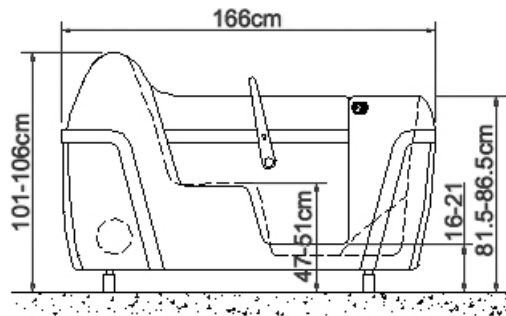

Caleche Bath

Bath

1. Reinforced fibreglass bath, white colour
   - Footrest and non-slip bottom
   - Integrated soapdish
   - 4 adjustable feet (5cm)
   - Patented waterproof system
   - Locking handle accessible from inside
   - Draining by trap Ø50mm and overflow Ø38mm
   - Door for draining access
   - Integrated stainless steel peripheral handrail
   - Water volume: 205 litres
   - Maximum water level: 100 cm
   - Maximum patient weight: 200 kg
2. Integrated and retractable hair wash basin, connected to the trap
   - Lock

Options

- HydroSpa
- ColourSpa
- AromaSpa
- AudioSpa

Weight

- 80-85kg

Integrated hand rail

* Approval under application

Caleche Compact Bath

Bath

1. Reinforced fibreglass bath, white colour
   - Footrest and non-slip bottom
   - Integrated soapdish
   - 4 adjustable feet (5cm)
   - Patented waterproof system
   - Locking handle accessible from inside
   - Draining by trap Ø50mm and overflow Ø38mm
   - Door for draining access
   - Integrated stainless steel peripheral handrail
   - Water volume: 120 litres
   - Maximum water level: 100 cm
   - Maximum patient weight: 200 kg
2. Lock

Options

- HydroSpa
- ColourSpa
- AromaSpa
- AudioSpa