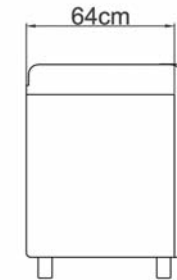

Weight

- 80-85kg

* Approval under application