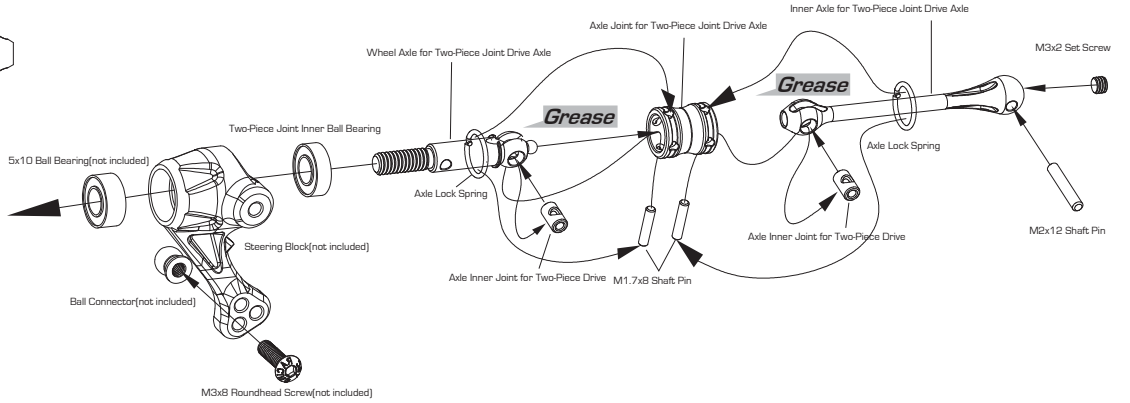

Left Joint Assembly