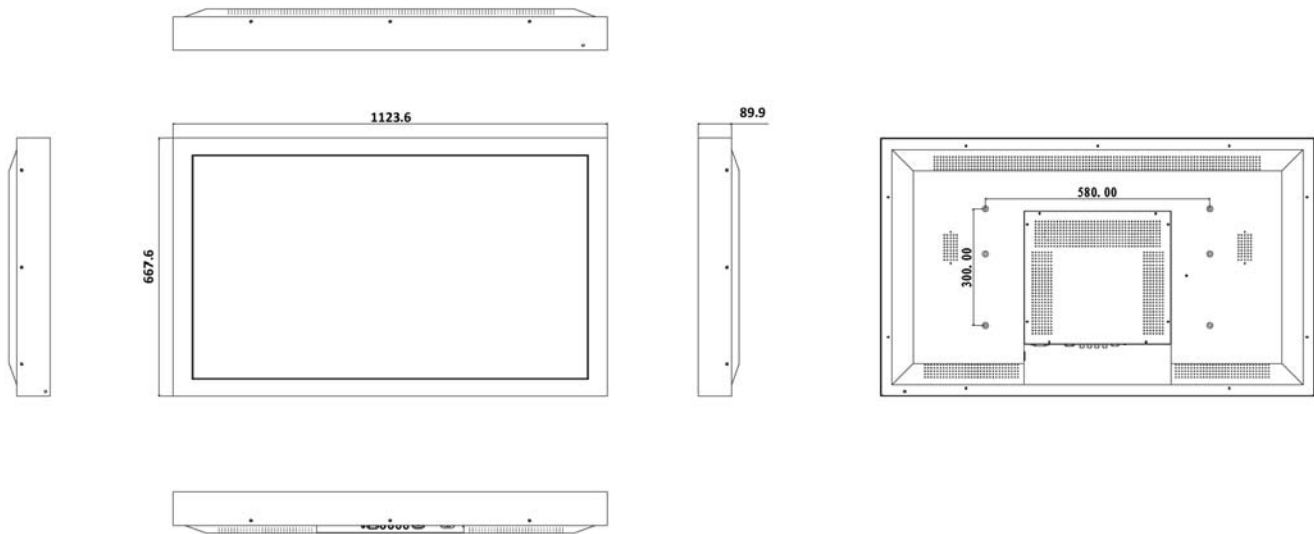

# 46" Multi Touch Screen Display

46" Wall Mounted Infrared Multi Touch Screen Display	
Unit Size (WxHxD mm)	1123.6x667.6x89.9
Display Area (mm)	1016.35x570.54
Aspect Ratio	16:9
Resolution	1920x1080
Brightness (cd/m2)	450
Contrast Ratio	5000:1 typ
Viewing Angle	178°
Colour	16.7M
Response Time (ms)	8
Colour Temperature	10000k
Life Time (hours)	50000
Power Consumption (W)	240
Inputs	VGA, HDMI, DVI, YPbPr, Video IN, RGB/HV
Outputs	Video, Audio
Touch Resolution (interpolation)	4096x4096
Operating System	Windows7, Windows2000/XP/2003/Vista/CE
Response Time (ms)	≤16
Power	<2W
Ports (inputs)	USB
Typical Touch Accuracy (mm)	≥5.2
Voltage	+4.75VDC-5.25VDC
Operating Temperature	-20°to 60°
Storage Temperature	-40°to 70°
Operating/Storage Humidity	10% ~ 90%RH