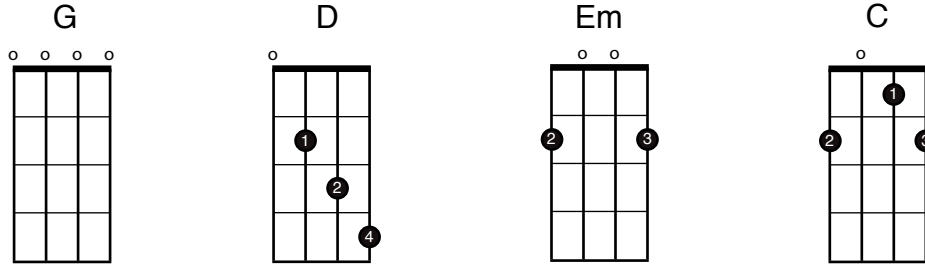

Wagon Wheel

Old Crow Medicine Show

Tuning (A D G B D)
Capo 2

This song contains the following 4 chords:

Start by learning the main progression and playing 4 down-strums on each chord:

G - D - Em - C - G - D - C - C

Now learn this pattern I created that contains all the signature elements of the banjo part:

Now using those ideas, just improvise and create your own version! There is no right or wrong!