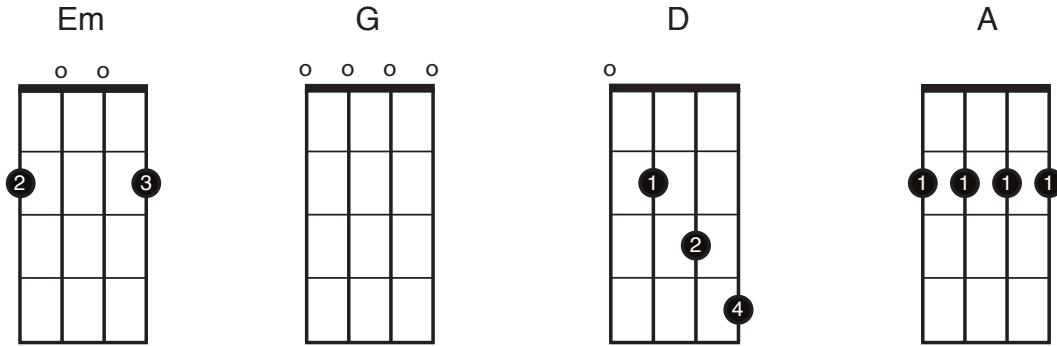

Pumped Up Kicks

Foster The People

Tuning (G# D G B D)
Capo 1

The entire song based on the following 4 chords:

Intro

Verse (var. 1)

Verse (var. 2)

t i t m i t m t i m t m i t m

Chorus

m i m i m i t i m i m i t i m i m m m m i m

Verse x4

Chorus x2

Verse (solo) x4

Chorus x3