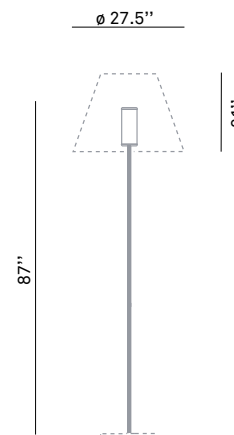

Grande COSTANZA OPEN AIR

design Paolo Rizzatto, 2008

**LUCE
PLAN**

Type:	Floor
Lamps:	250W T-10 halogen/frosted shielded med.base
Product use:	Outdoor
Materials:	Stainless steel painted stem and base, polycarbonate diffuser
Colors:	Structure in alu Shade in white, light green
Description:	The new outdoor version is able to give light to terraces and garden with elegance and efficiency. Available with off-white, rust, or light green shade. Stem is white, rust or aluminium.
Certifications:	
Reference code:	Structure 1D13GT/00520 alu
	Shade 1D13GP/01028 off-white 1D13GP/01011 light green
	Component D13G.air/2 1D13GT/02020 alu D13G.air/4 1D13GT/04020 alu

D13G.air stem

D13G.air/2
base

D13G.air/4
fixed base for dowels