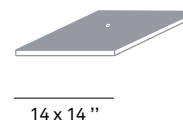

Grande COSTANZA OPEN AIR

design Paolo Rizzatto, 2008

**LUCE
PLAN**

Type:	Floor
Lamps:	250W T-10 halogen/frosted shielded med.base
Product use:	Outdoor
Materials:	Stainless steel painted stem and base, polycarbonate diffuser
Colors:	Structure in alu Shade in white, light green
Description:	The new outdoor version is able to give light to terraces and garden with elegance and efficiency. Available with off-white, rust, or light green shade. Stem is white, rust or aluminium.
Certifications:	
Reference code:	Structure 1D13GT/00520 alu
	Shade 1D13GP/01028 off-white 1D13GP/01011 light green
	Component D13G.air/2 1D13GT/02020 alu D13G.air/4 1D13GT/04020 alu

D13G.air/2
base