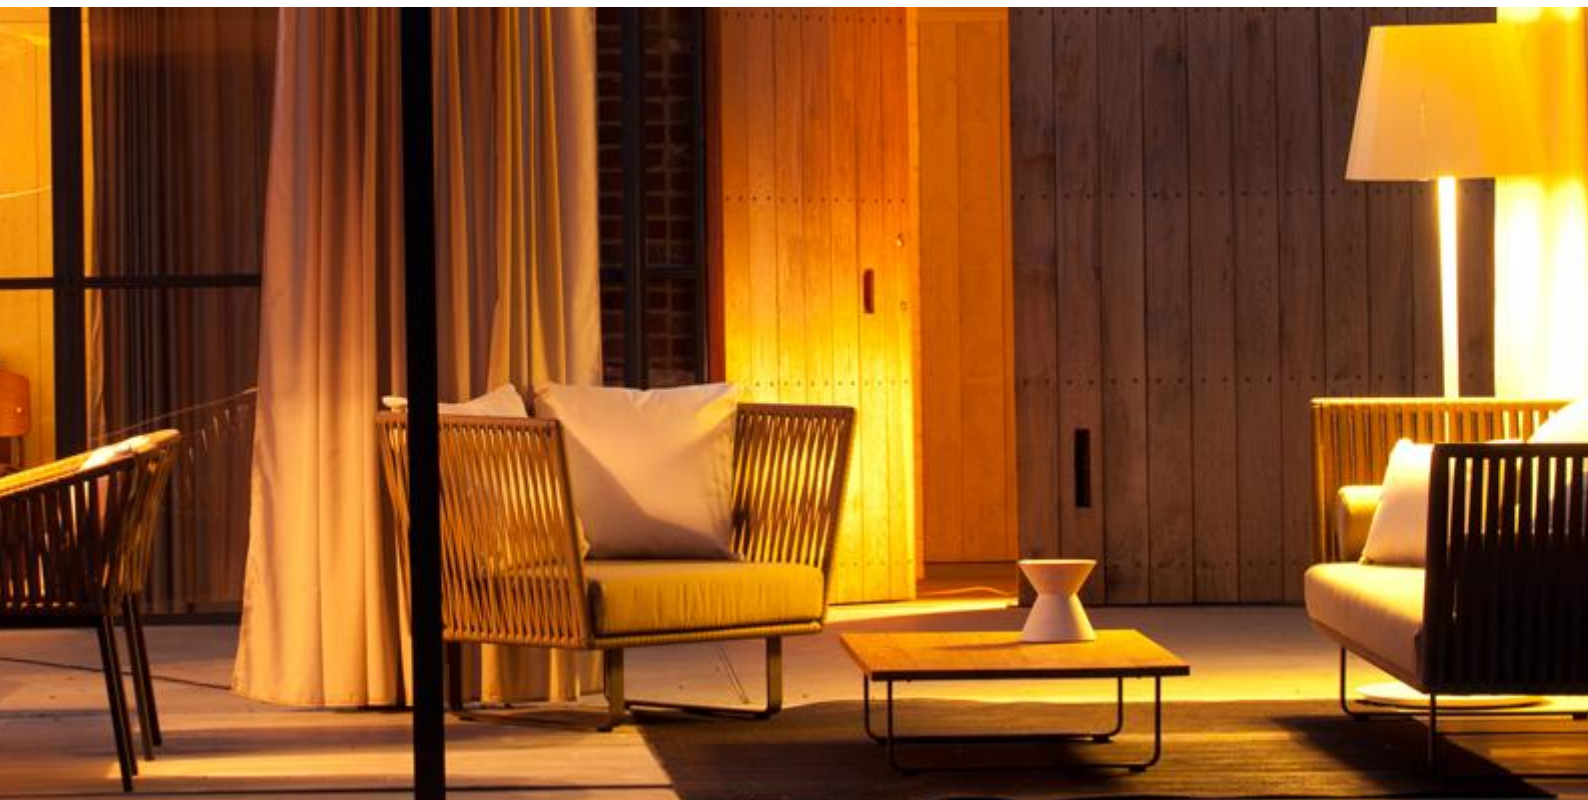

KETTAL

Kettal Objects

Outdoor lamp

Because spaces come to life through the objects that adorn them, Kettal has developed a range of exterior decoration and design products.

TECHNICAL SPECIFICATIONS/

Product type **Lamp**

MATERIALS/

POLYSCREEN
ROLLER BLINDS

ALUMINIUM
ELECTRO-PAINT

Stainless steel