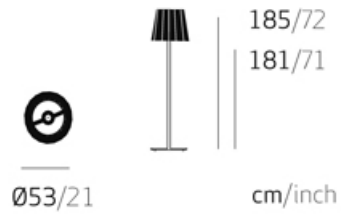

TECHNICAL SPECIFICATIONS/

Product type **Lamp**

Product family **KETTAL OBJECTS**

Product Reference #57100/57150