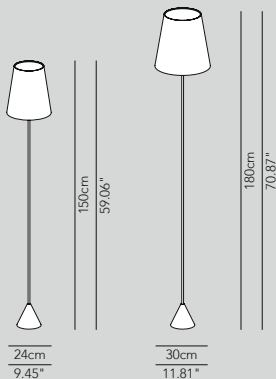

TECHNICALS

FINISHES

* on demand