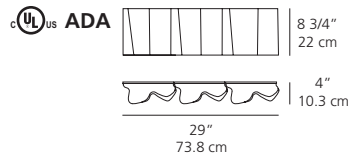

Logico mini wall triple

incandescent source

- 3 x 75W (E26/A19)

or

fluorescent source

- 6 x 13W (G24q-1/T4)

IP20