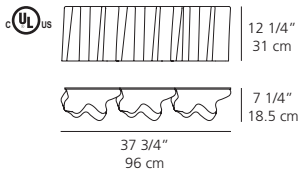

Logico wall triple

incandescent source

- 6 x 75W (E26/A19)

or

fluorescent source

- 6 x 18W (G24q-2/T4)

IP20