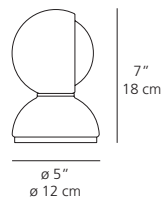

Eclisse

design

Vico Magistretti
1967

Artemide
modern classic
www.artemide.net

Table standing luminaire for direct and diffused incandescent lighting.

Materials: painted metal • wall mounting possibility • on/off switch on cord

Light emission

Colors

polished white

polished orange

silver grey

Lampe de table à éclairage incandescent direct et diffus.

Matériaux: métal peint • possibilité de l'installer au mur • cordon d'alimentation muni d'un interrupteur

Luminaria de mesa para iluminación incandescente directa y difusa.

Materiales: metal pintado • posibilidad de montaje en pared • interruptor de encendido/apagado en el cable

Eclisse table

incandescent source

• 1 x 25W (E12/G16 ½)

IP20

Awards

Compasso d'oro / A.D.I.
XIV Triennale di Milano
1967 - Milano (Italia)

Museums

Twentieth Century Design Collection
of the Metropolitan Museum of Art
New York (US)

Design Collection of the Museum
of Modern Art - New York (US)

Itinerario Storico Permanente
Museo Nazionale della Scienza
e della Tecnica L. da Vinci
Milano (Italia)

Sezione Design
Civica Galleria d'Arte Moderna
Gallarate (Italia)

The Denver Art Museum
Denver (Colorado, US)

The Israel Museum - Jerusalem (Israel)
Musée des Arts Décoratifs
de Montréal - Montréal (Canada)

Museo Permanente del Design Italiano
1945/1990 - Triennale di Milano
Milano (Italia)

Galleria Nazionale d'Arte Moderna
Roma (Italia)