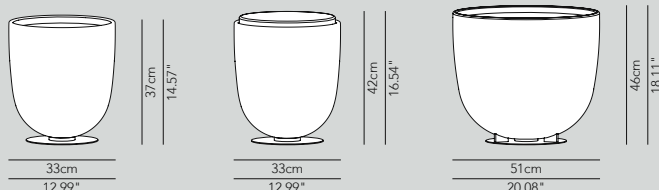

FINISHES

white

vinasse

orange-red

fuchsia

grass green

sun yellow

turquoise

deep grey

* on demand