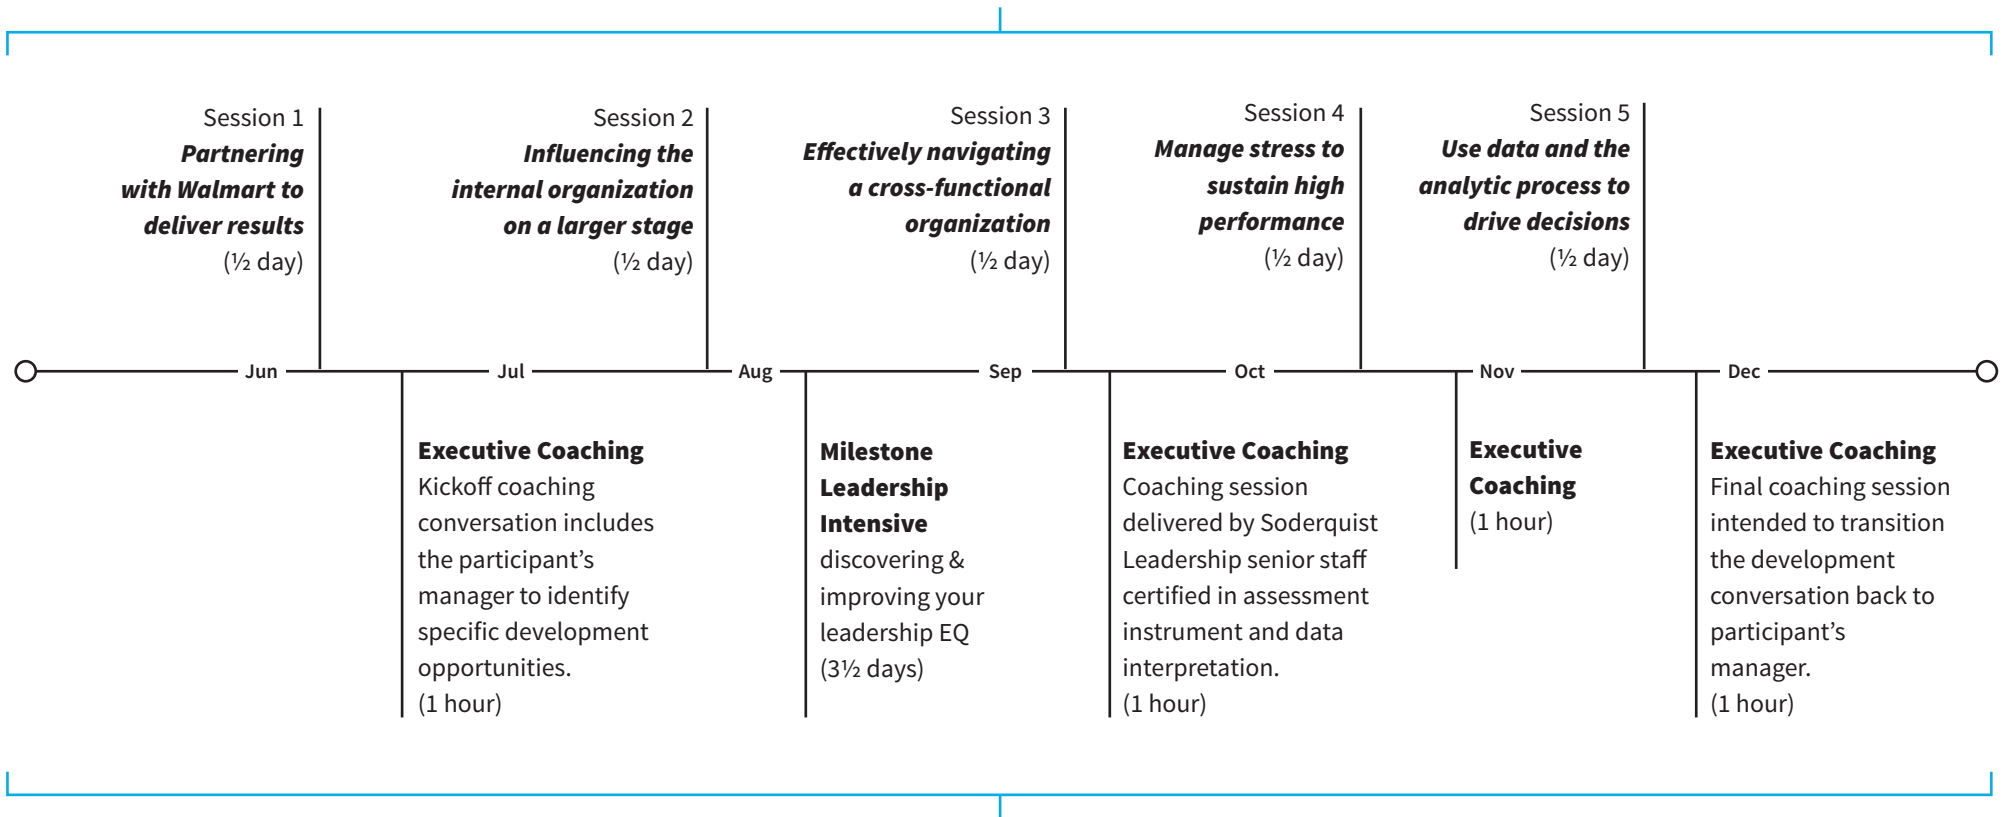

# SODERQUIST LEADERSHIP CIRCLE

FOR SUPPLIERS

Soderquist Leadership Circle sessions are conveniently located in Bentonville, AR.

1-on-1 executive coaching sessions are with a Soderquist Leadership Executive in Residence, plus one session with an assessment-certified coach.

*“Love the monthly meetings. My coaching session was very beneficial and gave me many action items to work on both personally and professionally.”*