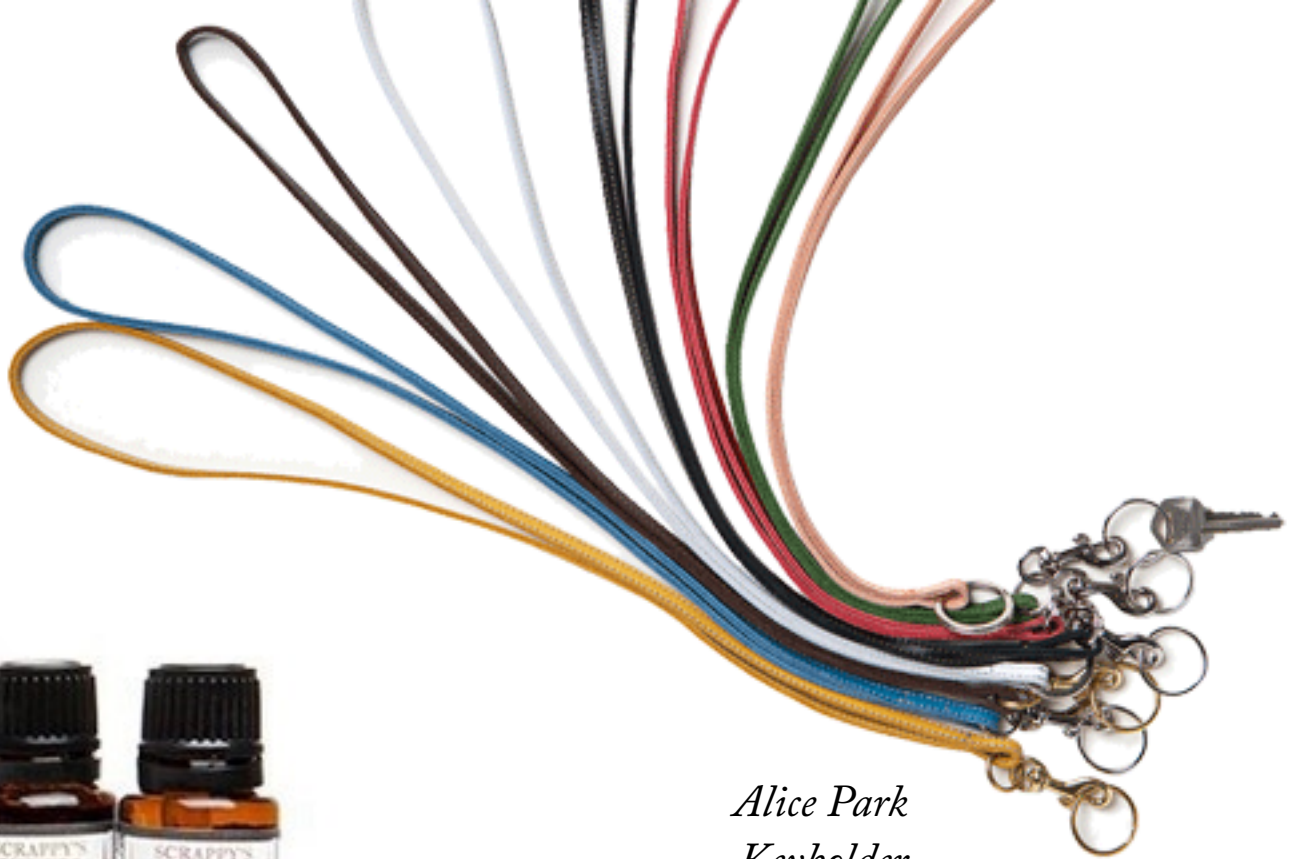

*Urbanears
Plattan Headphones*
\$69.99

MT Masking Tape
MT Tape Dispenser
\$4.99 - \$14.99

STOCKING STUFFERS

Wool and the Gang
Yarn
\$24.99

Binchotan Toothbrush
\$8.99

*Alice Park
Keyholder*
\$44.99

*Scrappy's Bitters
Gift Boxes*
\$24.99