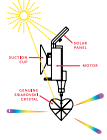

## Standing RainbowMaker

**1586-EU**  
 Designed by David Dear  
 Stands on its own. Use on window sill, counter or desk  
 Solar panel powers the crystal to revolve and refract light in all directions  
 Material: Swarovski crystal  
 Packaging: PET box  
 L 5.7" x W 3.1" x H 2.4"  
 L 14 cm x W 7,5 cm x H 6 cm  
 Sold per 6