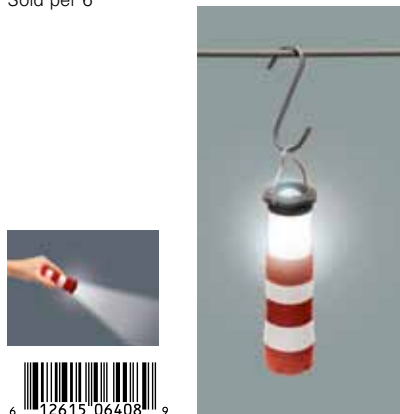

## First Aid Kit

**FA80-W**

Includes: 6 cotton swabs, 2 anti-septic towelettes, 1 pair small scissors, 2 large adhesive bandages, 1 small adhesive bandage, 1 roll small first aid tape, 4 cotton balls.  
Material: PVC  
L 2.7" x W 4.3" x H 1.6"  
L 7 cm x W 11 cm x H 4 cm  
Packaging: color sleeve  
Sold per 12

## Lighthouse Lantern & Flashlight

**LP30-EU**

Hanging lantern & flashlight.  
Requires 3 AAA batteries. (not included)  
Material: ABS  
L 5.5" x W 1.5" x H 1.5"  
L 13,8 cm x W 3,8 cm x H 3,8 cm  
Packaging: sticker / CDU  
L 6.5" x W 4.3" x H 5.7"  
L 16,3 cm x W 11 cm x H 14 cm  
Sold per 6