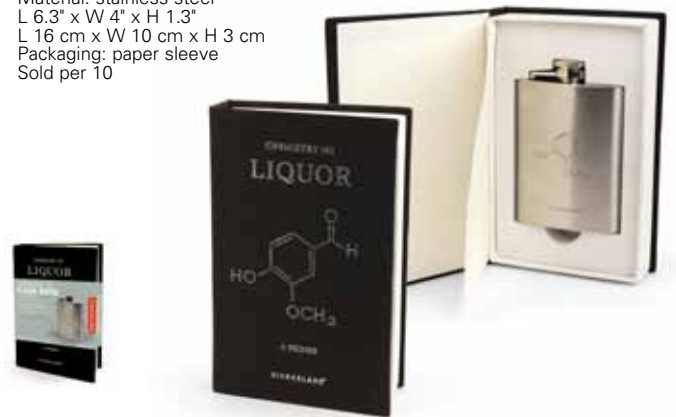

### CU79 THE GENTLEMAN'S

Makes 8 ice cubes

6 12615 06394 5

## Chemistry 101 Flask Book

**BA24**  
Designed by KDT  
Flask hidden inside of a book. Holds 4.0 oz of liquid.  
Material: stainless steel  
L 6.3" x W 4" x H 1.3"  
L 16 cm x W 10 cm x H 3 cm  
Packaging: paper sleeve  
Sold per 10