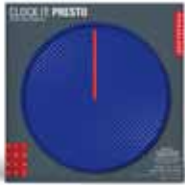

CL41-EU SPROCKET
Large disk turns to reveal the hour, minutes indicated by the red minute hand