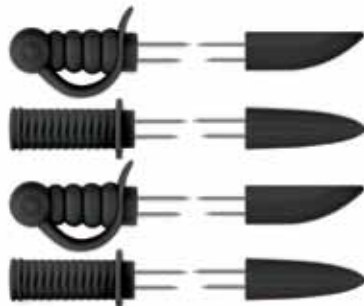

Pirate vs Ninja Corn Skewers

CU71
Designed by KDT
Set of 4; assorted 2 styles per pack.
Food safe & dishwasher safe
Material: ABS, stainless steel
Packaging: clamshell
L 7.3" x W 6" x H 0.75"
L 18 cm x W 15 cm x H 2 cm
Sold per 12