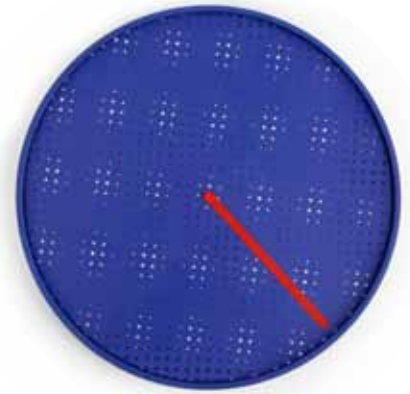

CL42-EU PRESTO
Hour hand, no minute hand. Large disc turns revealing different dot patterns