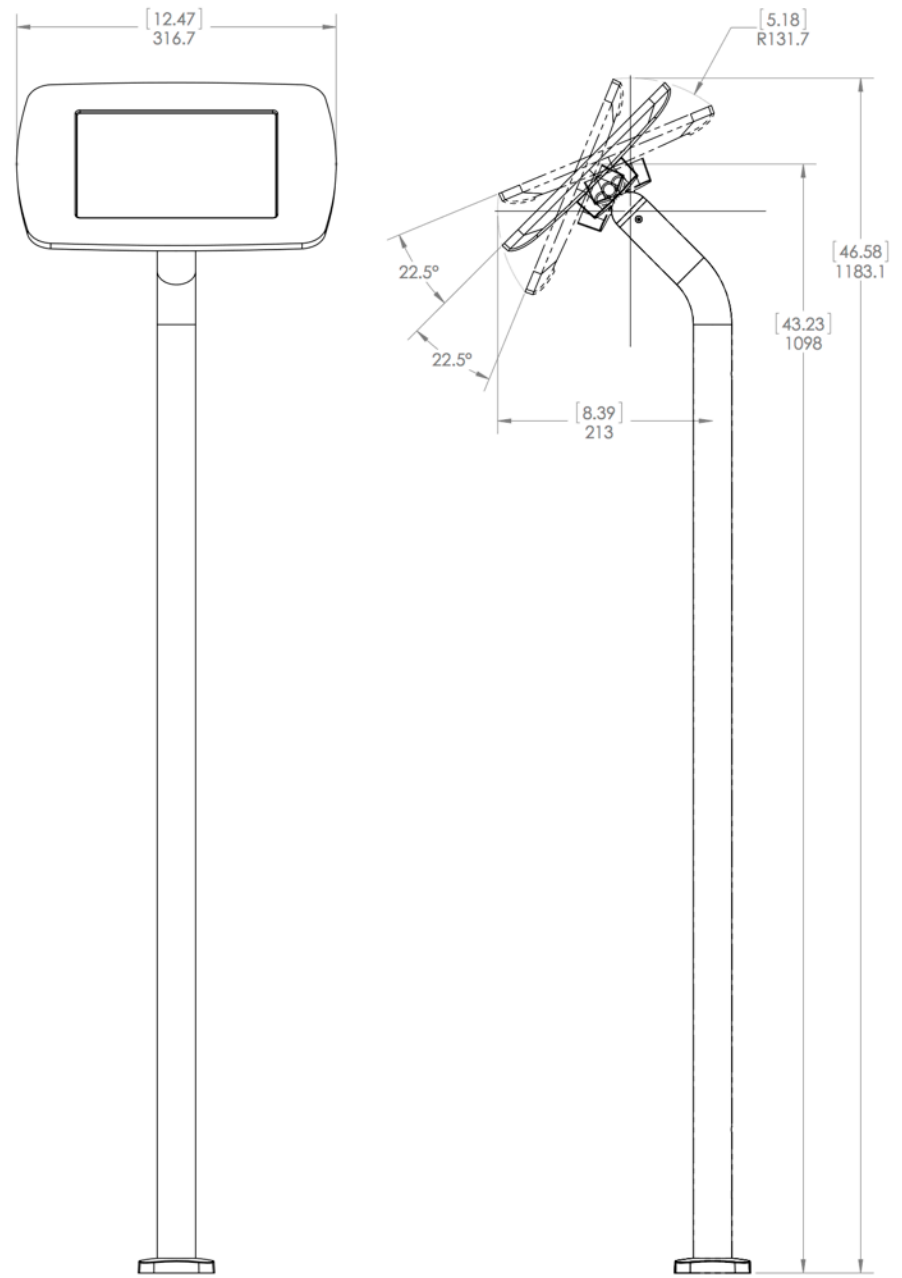

UNIT MAY BE MOUNTED DIRECTLY TO FLOOR,
AS SHOWN, OR USING OPTIONAL BASEPLATE.
IF USING BASEPLATE, ADD 0.32" TO HEIGHT

LILITAB FLOOR PRO
OVERALL DIMENSIONS, PORTRAIT ORIENTATION

UNIT MAY BE MOUNTED DIRECTLY TO FLOOR,
AS SHOWN, OR USING OPTIONAL BASEPLATE.
IF USING BASEPLATE, ADD 0.32" TO HEIGHT

LILITAB FLOOR PRO
OVERALL DIMENSIONS, LANDSCAPE ORIENTATION

MOUNTING PATTERN
(DIRECT MOUNTING TO FLOOR)

BASEPLATE
(OPTIONAL, NOT INCLUDED WITH FLOOR MOUNT)