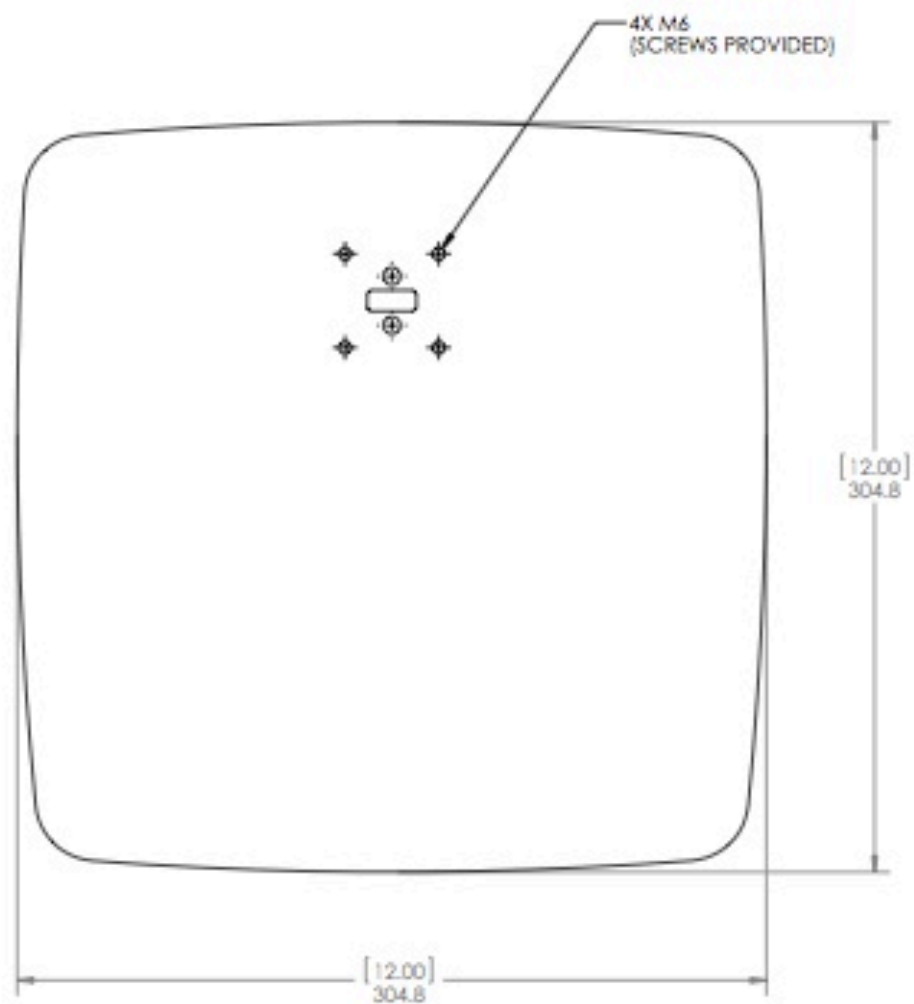

UNIT MAY BE MOUNTED DIRECTLY TO FLOOR,
AS SHOWN, OR USING OPTIONAL BASEPLATE.
IF USING BASEPLATE, ADD 0.32" TO HEIGHT

LILITAB FLOOR PRO
OVERALL DIMENSIONS, PORTRAIT ORIENTATION

UNIT MAY BE MOUNTED DIRECTLY TO FLOOR,
AS SHOWN, OR USING OPTIONAL BASEPLATE.
IF USING BASEPLATE, ADD 0.32" TO HEIGHT

LILITAB FLOOR PRO
OVERALL DIMENSIONS, LANDSCAPE ORIENTATION

MOUNTING PATTERN
(DIRECT MOUNTING TO FLOOR)

BASEPLATE
(OPTIONAL, NOT INCLUDED WITH FLOOR MOUNT)