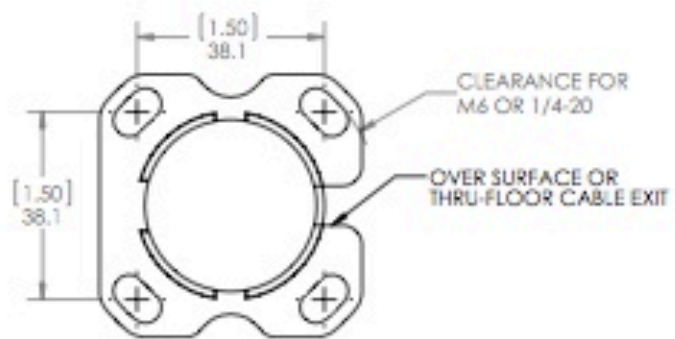

UNIT MAY BE MOUNTED DIRECTLY TO FLOOR,
AS SHOWN, OR USING OPTIONAL BASEPLATE.
IF USING BASEPLATE, ADD 0.32" TO HEIGHT

LILITAB FLOOR PRO
OVERALL DIMENSIONS, PORTRAIT ORIENTATION

UNIT MAY BE MOUNTED DIRECTLY TO FLOOR,
AS SHOWN, OR USING OPTIONAL BASEPLATE.
IF USING BASEPLATE, ADD 0.32" TO HEIGHT

LILITAB FLOOR PRO
OVERALL DIMENSIONS, LANDSCAPE ORIENTATION

MOUNTING PATTERN
(DIRECT MOUNTING TO FLOOR)

BASEPLATE
(OPTIONAL, NOT INCLUDED WITH FLOOR MOUNT)