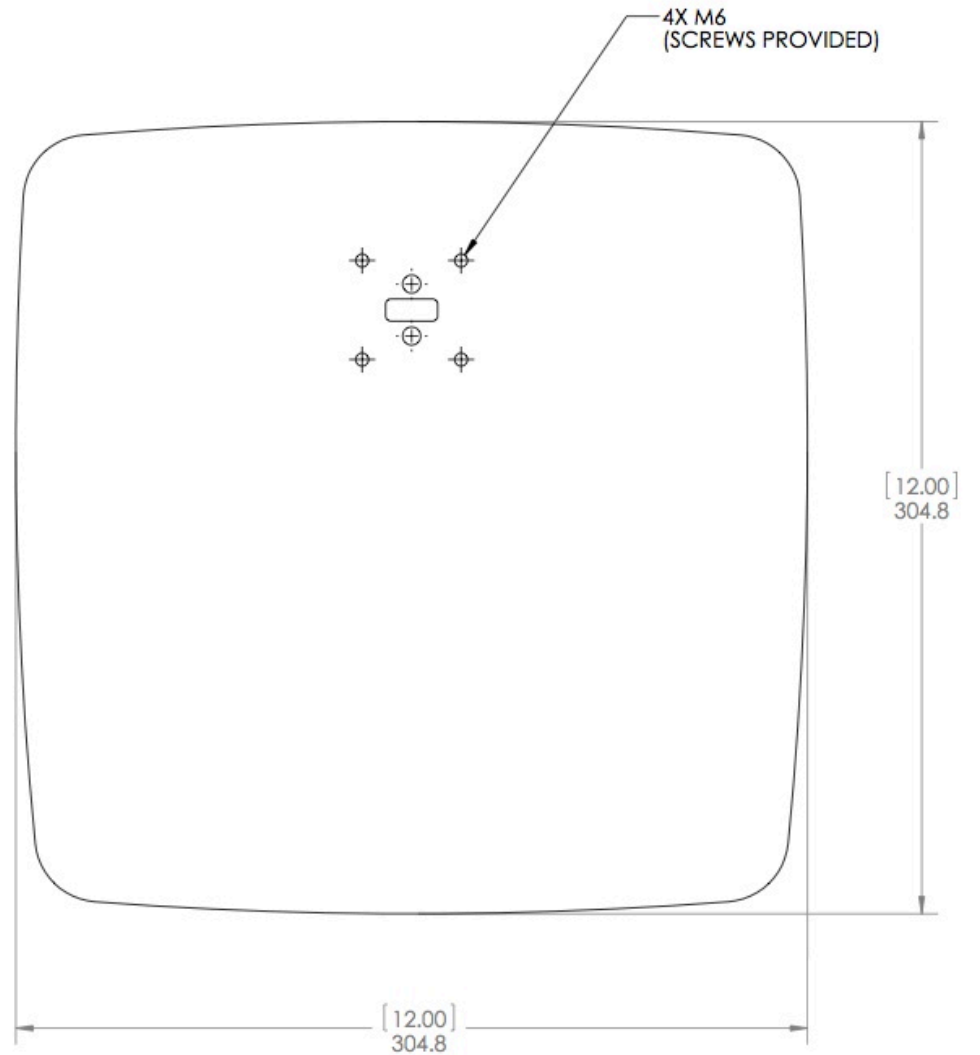

LILITAB COUNTER PRO
OVERALL DIMENSIONS, LANDSCAPE ORIENTATION

ROTATION MAY BE LIMITED TO
 +/- 45 DEGREES, +/- 90 DEGREES,
 OR FIXED IN CENTERED POSITION.

LILITAB COUNTER PRO
OVERALL DIMENSIONS, PORTRAIT ORIENTATION

ROTATION MAY BE LIMITED TO
 +/- 45 DEGREES, +/- 90 DEGREES,
 OR FIXED IN CENTERED POSITION.

UNIT MAY BE MOUNTED DIRECTLY TO COUNTER,
 AS SHOWN, OR USING OPTIONAL BASEPLATE.
 IF USING BASEPLATE, ADD 0.32" TO HEIGHT

MOUNTING PATTERN
(DIRECT MOUNTING TO FLOOR)

BASEPLATE
(OPTIONAL, NOT INCLUDED WITH MOUNT)