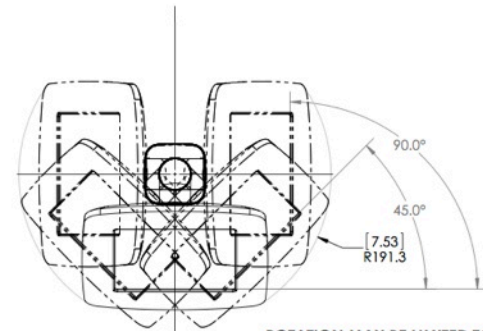

LILITAB COUNTER PRO
OVERALL DIMENSIONS, LANDSCAPE ORIENTATION

ROTATION MAY BE LIMITED TO
 +/- 45 DEGREES, +/- 90 DEGREES,
 OR FIXED IN CENTERED POSITION.

LILITAB COUNTER PRO
OVERALL DIMENSIONS, PORTRAIT ORIENTATION

ROTATION MAY BE LIMITED TO
 +/- 45 DEGREES, +/- 90 DEGREES,
 OR FIXED IN CENTERED POSITION.

UNIT MAY BE MOUNTED DIRECTLY TO COUNTER,
 AS SHOWN, OR USING OPTIONAL BASEPLATE.
 IF USING BASEPLATE, ADD 0.32" TO HEIGHT

MOUNTING PATTERN
(DIRECT MOUNTING TO FLOOR)

BASEPLATE
(OPTIONAL, NOT INCLUDED WITH MOUNT)