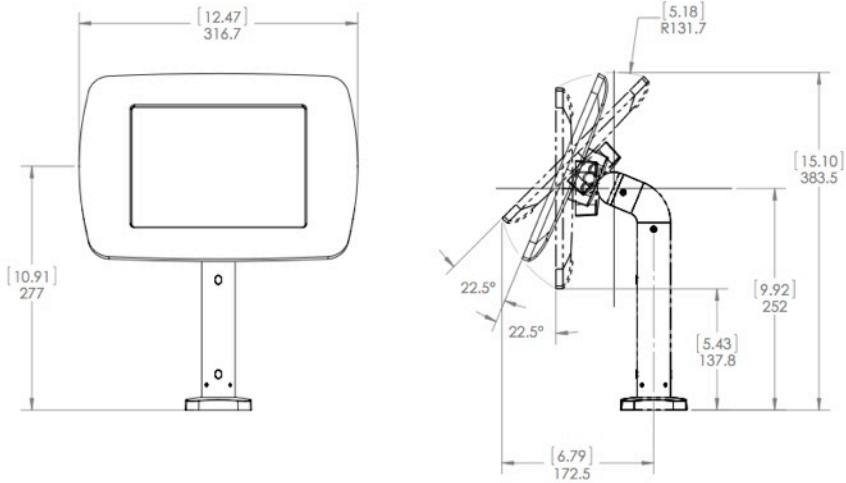

LILITAB COUNTER PRO
OVERALL DIMENSIONS, LANDSCAPE ORIENTATION

ROTATION MAY BE LIMITED TO
 +/- 45 DEGREES, +/- 90 DEGREES,
 OR FIXED IN CENTERED POSITION.

LILITAB COUNTER PRO
OVERALL DIMENSIONS, PORTRAIT ORIENTATION

ROTATION MAY BE LIMITED TO
 +/- 45 DEGREES, +/- 90 DEGREES,
 OR FIXED IN CENTERED POSITION.

UNIT MAY BE MOUNTED DIRECTLY TO COUNTER,
 AS SHOWN, OR USING OPTIONAL BASEPLATE.
 IF USING BASEPLATE, ADD 0.32" TO HEIGHT