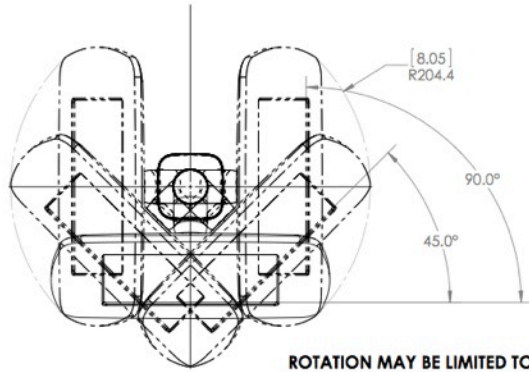

LILITAB COUNTER PRO
OVERALL DIMENSIONS, LANDSCAPE ORIENTATION

ROTATION MAY BE LIMITED TO
 +/- 45 DEGREES, +/- 90 DEGREES,
 OR FIXED IN CENTERED POSITION.

LILITAB COUNTER PRO
OVERALL DIMENSIONS, PORTRAIT ORIENTATION

ROTATION MAY BE LIMITED TO
 +/- 45 DEGREES, +/- 90 DEGREES,
 OR FIXED IN CENTERED POSITION.

UNIT MAY BE MOUNTED DIRECTLY TO COUNTER,
 AS SHOWN, OR USING OPTIONAL BASEPLATE.
 IF USING BASEPLATE, ADD 0.32" TO HEIGHT

MOUNTING PATTERN
(DIRECT MOUNTING TO FLOOR)

BASEPLATE
(OPTIONAL, NOT INCLUDED WITH MOUNT)