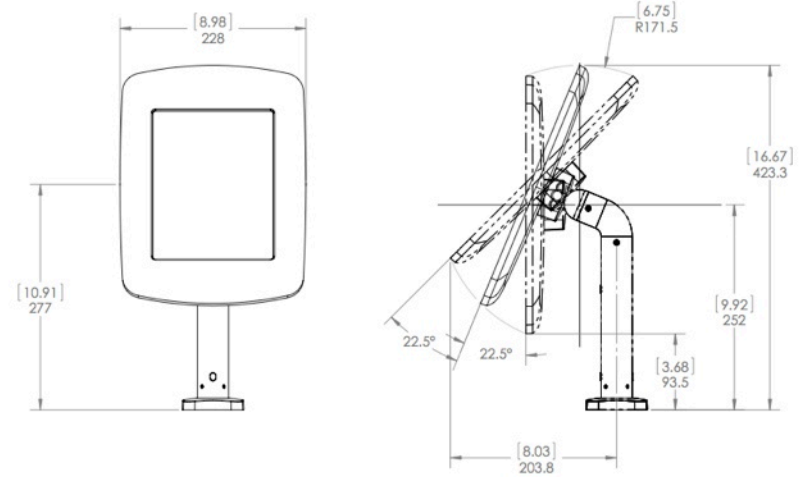

LILITAB COUNTER PRO
OVERALL DIMENSIONS, LANDSCAPE ORIENTATION

ROTATION MAY BE LIMITED TO
 +/- 45 DEGREES, +/- 90 DEGREES,
 OR FIXED IN CENTERED POSITION.

LILITAB COUNTER PRO
OVERALL DIMENSIONS, PORTRAIT ORIENTATION

ROTATION MAY BE LIMITED TO
 +/- 45 DEGREES, +/- 90 DEGREES,
 OR FIXED IN CENTERED POSITION.

UNIT MAY BE MOUNTED DIRECTLY TO COUNTER,
 AS SHOWN, OR USING OPTIONAL BASEPLATE.
 IF USING BASEPLATE, ADD 0.32" TO HEIGHT

MOUNTING PATTERN
(DIRECT MOUNTING TO FLOOR)

BASEPLATE
(OPTIONAL, NOT INCLUDED WITH MOUNT)