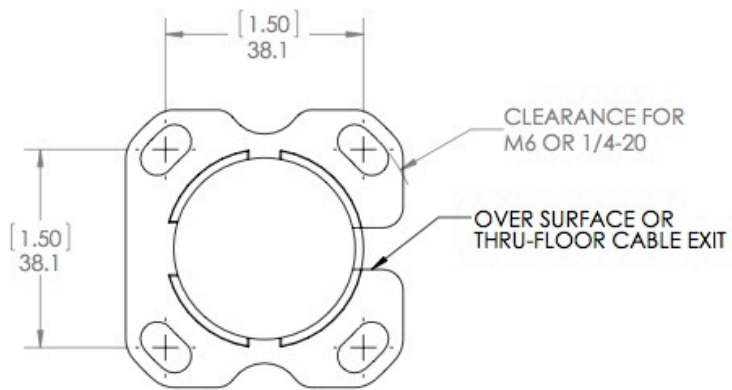

LILITAB COUNTER PRO
OVERALL DIMENSIONS, LANDSCAPE ORIENTATION

ROTATION MAY BE LIMITED TO
 +/- 45 DEGREES, +/- 90 DEGREES,
 OR FIXED IN CENTERED POSITION.

LILITAB COUNTER PRO
OVERALL DIMENSIONS, PORTRAIT ORIENTATION

ROTATION MAY BE LIMITED TO
 +/- 45 DEGREES, +/- 90 DEGREES,
 OR FIXED IN CENTERED POSITION.

UNIT MAY BE MOUNTED DIRECTLY TO COUNTER,
 AS SHOWN, OR USING OPTIONAL BASEPLATE.
 IF USING BASEPLATE, ADD 0.32" TO HEIGHT