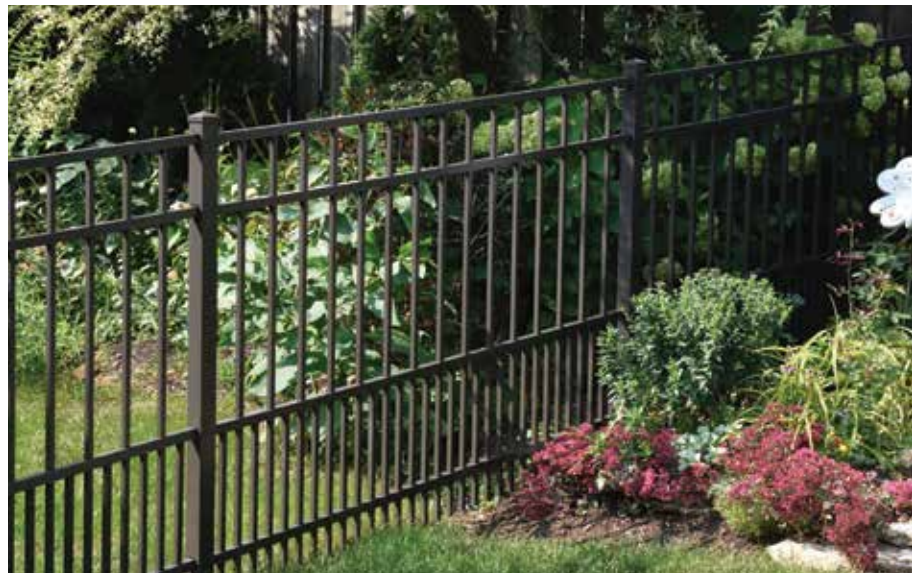

JASPER HARBOR SERIES IN PEWTER