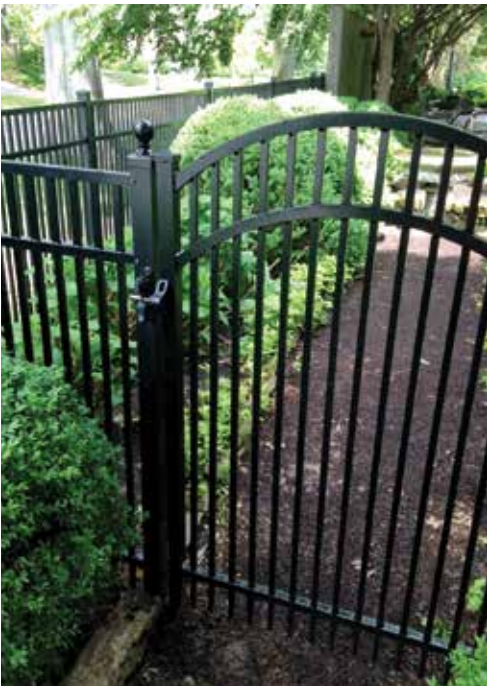

DIAMOND HARBOR SERIES IN PEWTER

TRAVERTINE

by ActiveYards

TRAVERTINE HARBOR SERIES IN BLACK

Urban Style

Love that industrial style? The Travertine perfectly blends old-world charm with modern chic. With its 3-rail, flat top design and double pickets, enjoy an urban aesthetic in the comfort of wherever you call home. ActiveYards' Corigin® rails – a hidden fastener system designed with maximum range of rackability – maintain the look and strength of industrial metals in a more economical aluminum alternative.