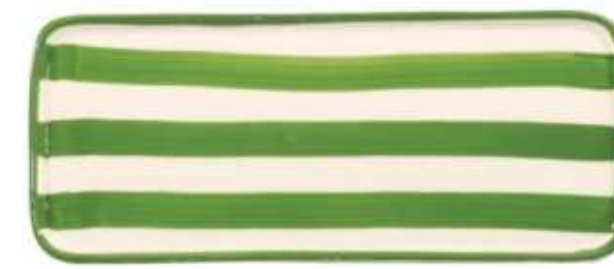

## RECTANGULAR PLATE

\$25 each/packed in sets of 4

L 10.25" | W 4.25"

LI00401  
Light Blue

LI00402  
Red

LI00404  
Yellow

LI00405  
Green

LI00407  
Sand