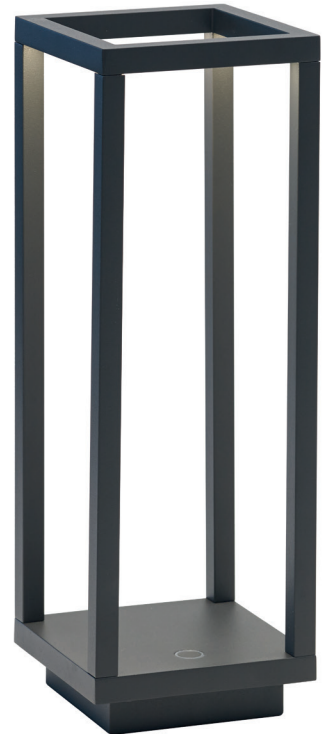

zafferano
AMERICA

Light Where You Want It™

info@zafferanoamerica.com • 888.744.5277 • ZafferanoAmerica.com

Home™ Lamp

11.6" / 29.4 cm

3.9" / 10 cm

3.9 x 3.9 x 11.6 inches
10 x 10 x 29.4 cm
2.2W LED - 165 lm - 3000K
100-240V - 50/60Hz - CRI>80
5Vdc max 1A- IP54

- Full-range touch-dimming
- Suitable for outdoor use
- Battery lasts approximately 12 hours
- Charging time about 6 - 8 hours
- Induction charging base and plug included

\$159

White
LD0258B3

Rust
LD0258R3

Dark Grey
LD0258N3