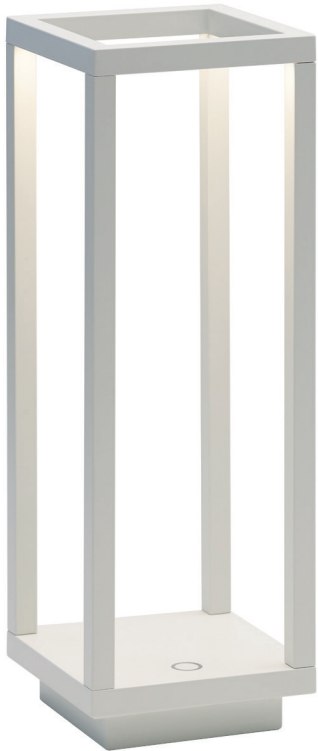

zafferano
AMERICA

Light Where You Want It™

info@zafferanoamerica.com • 888.744.5277 • ZafferanoAmerica.com

Home™ Lamp

11.6" / 29.4 cm

3.9" / 10 cm

3.9 x 3.9 x 11.6 inches
10 x 10 x 29.4 cm
2.2W LED - 165 lm - 3000K
100-240V - 50/60Hz - CRI>80
5Vdc max 1A- IP54

- Full-range touch-dimming
- Suitable for outdoor use
- Battery lasts approximately 12 hours
- Charging time about 6 - 8 hours
- Induction charging base and plug included

\$159

White
LD0258B3

Rust
LD0258R3

Dark Grey
LD0258N3