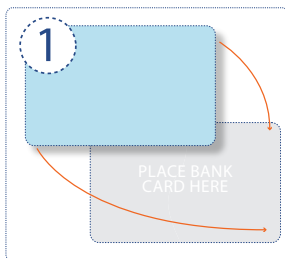

# Introducing **THEYFIT**, the world's first custom-fit condom with 95 different sizes for your maximum pleasure & comfort.

To confirm your FitKit™ printed correctly, please refer to Step 1 to avoid any uncertainty when using the printed measurements. Disable printer page scaling in case of printing issues, or refer to [www.TheyFit.com](http://www.TheyFit.com) for further guidance.

To find your ideal condom, follow the instructions to measure your erection and identify your custom size using the step by step guide numbered below (Steps 1-5).

**1. Printed correctly?** Ensure your FitKit™ has printed to the correct size by placing a bank card onto the illustration below. If your card fits, then so will you.

**2. Cut out the template;** numbers are for width and letters are for length.

**3. To find your length;** place the template alongside your firm erection with the bold base line as far as the condom would unroll on the underside. Your length is shown by the letter at the tip of your penis.