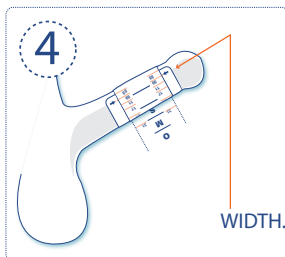

To find your ideal condom, follow the instructions to measure your erection and identify your custom size using the step by step guide numbered below (Steps 1-5).

**1. Printed correctly?** Ensure your FitKit™ has printed to the correct size by placing a bank card onto the illustration below. If your card fits, then so will you.

**2. Cut out the template;** numbers are for width and letters are for length.

**3. To find your length;** place the template alongside your firm erection with the bold base line as far as the condom would unroll on the underside. Your length is shown by the letter at the tip of your penis.