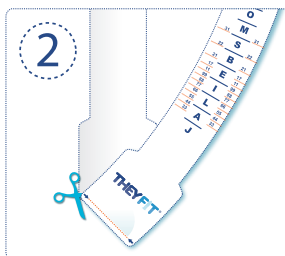

# Introducing **THEYFIT**, the world's first custom-fit condom with 95 different sizes for your maximum pleasure & comfort.

To confirm your FitKit™ printed correctly, please refer to Step 1 to avoid any uncertainty when using the printed measurements. Disable printer page scaling in case of printing issues, or refer to [www.TheyFit.com](http://www.TheyFit.com) for further guidance.

To find your ideal condom, follow the instructions to measure your erection and identify your custom size using the step by step guide numbered below (Steps 1-5).

**1. Printed correctly?** Ensure your FitKit™ has printed to the correct size by placing a bank card onto the illustration below. If your card fits, then so will you.

**2. Cut out the template;** numbers are for width and letters are for length.

**3. To find your length;** place the template alongside your firm erection with the bold base line as far as the condom would unroll on the underside. Your length is shown by the letter at the tip of your penis.