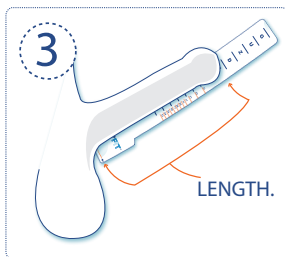

# Introducing **THEYFIT**, the world's first custom-fit condom with 95 different sizes for your maximum pleasure & comfort.

To confirm your FitKit™ printed correctly, please refer to Step 1 to avoid any uncertainty when using the printed measurements. Disable printer page scaling in case of printing issues, or refer to [www.TheyFit.com](http://www.TheyFit.com) for further guidance.

To find your ideal condom, follow the instructions to measure your erection and identify your custom size using the step by step guide numbered below (Steps 1-5).

**1. Printed correctly?** Ensure your FitKit™ has printed to the correct size by placing a bank card onto the illustration below. If your card fits, then so will you.

**2. Cut out the template;** numbers are for width and letters are for length.

**3. To find your length;** place the template alongside your firm erection with the bold base line as far as the condom would unroll on the underside. Your length is shown by the letter at the tip of your penis.