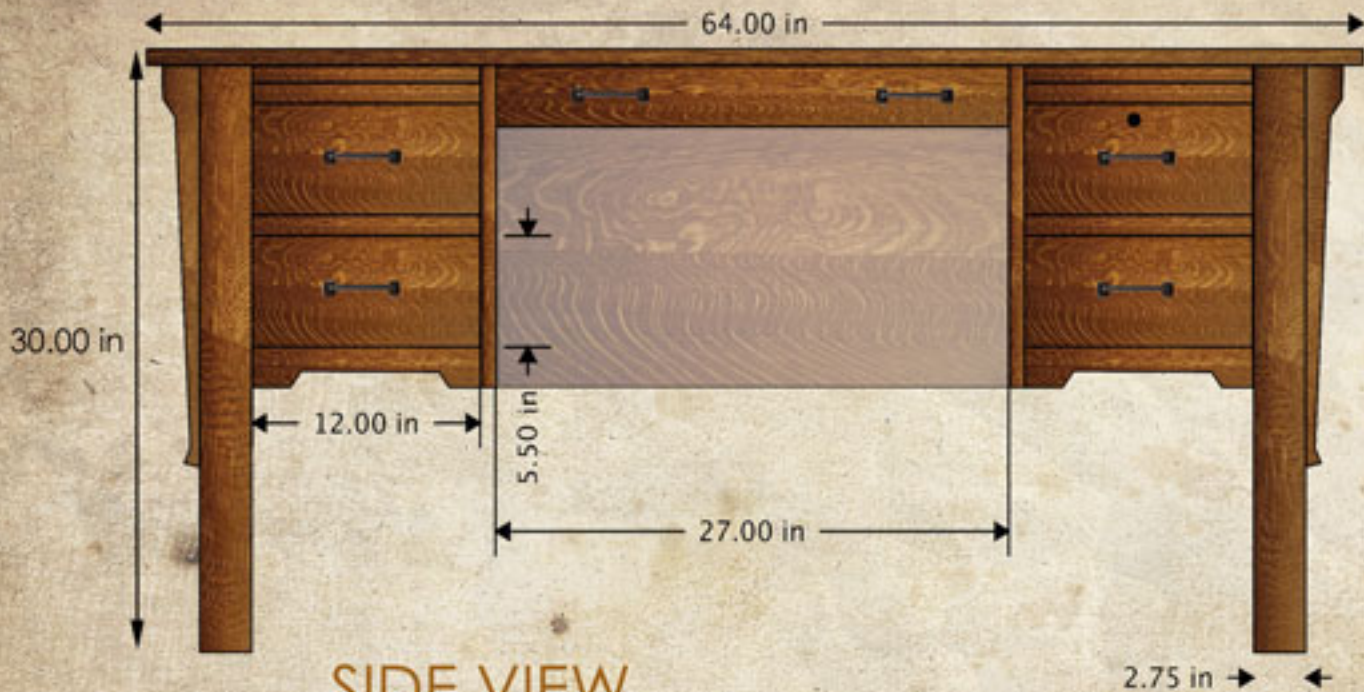

WOOD REVIVAL

DESK COMPANY INC.

MISSION GW DESK

MGW64FD

64" L X 32" D X 30" H

FRONT VIEW

SIDE VIEW

- * LOCKING FILE DRAWER ON RIGHT
- * 2 STANDARD DRAWERS ON LEFT
- * COMBO DRAWER IN MIDDLE
- * 2 WRITING BOARDS
- * MISSION INLAY (OPTIONAL)
- * HANDMADE IN THE AMERICAN WEST

**MADE
IN USA**

VIEW OF BACK

2 WRITING BOARDS

MISSION INLAY (OPTIONAL)