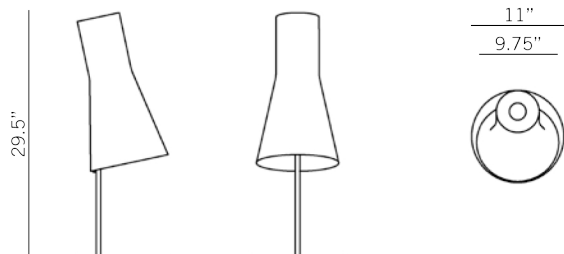

Finishes

Natural Birch

White Laminated Birch

Black Laminated Birch

Walnut Birch

Design by: Seppo Koho