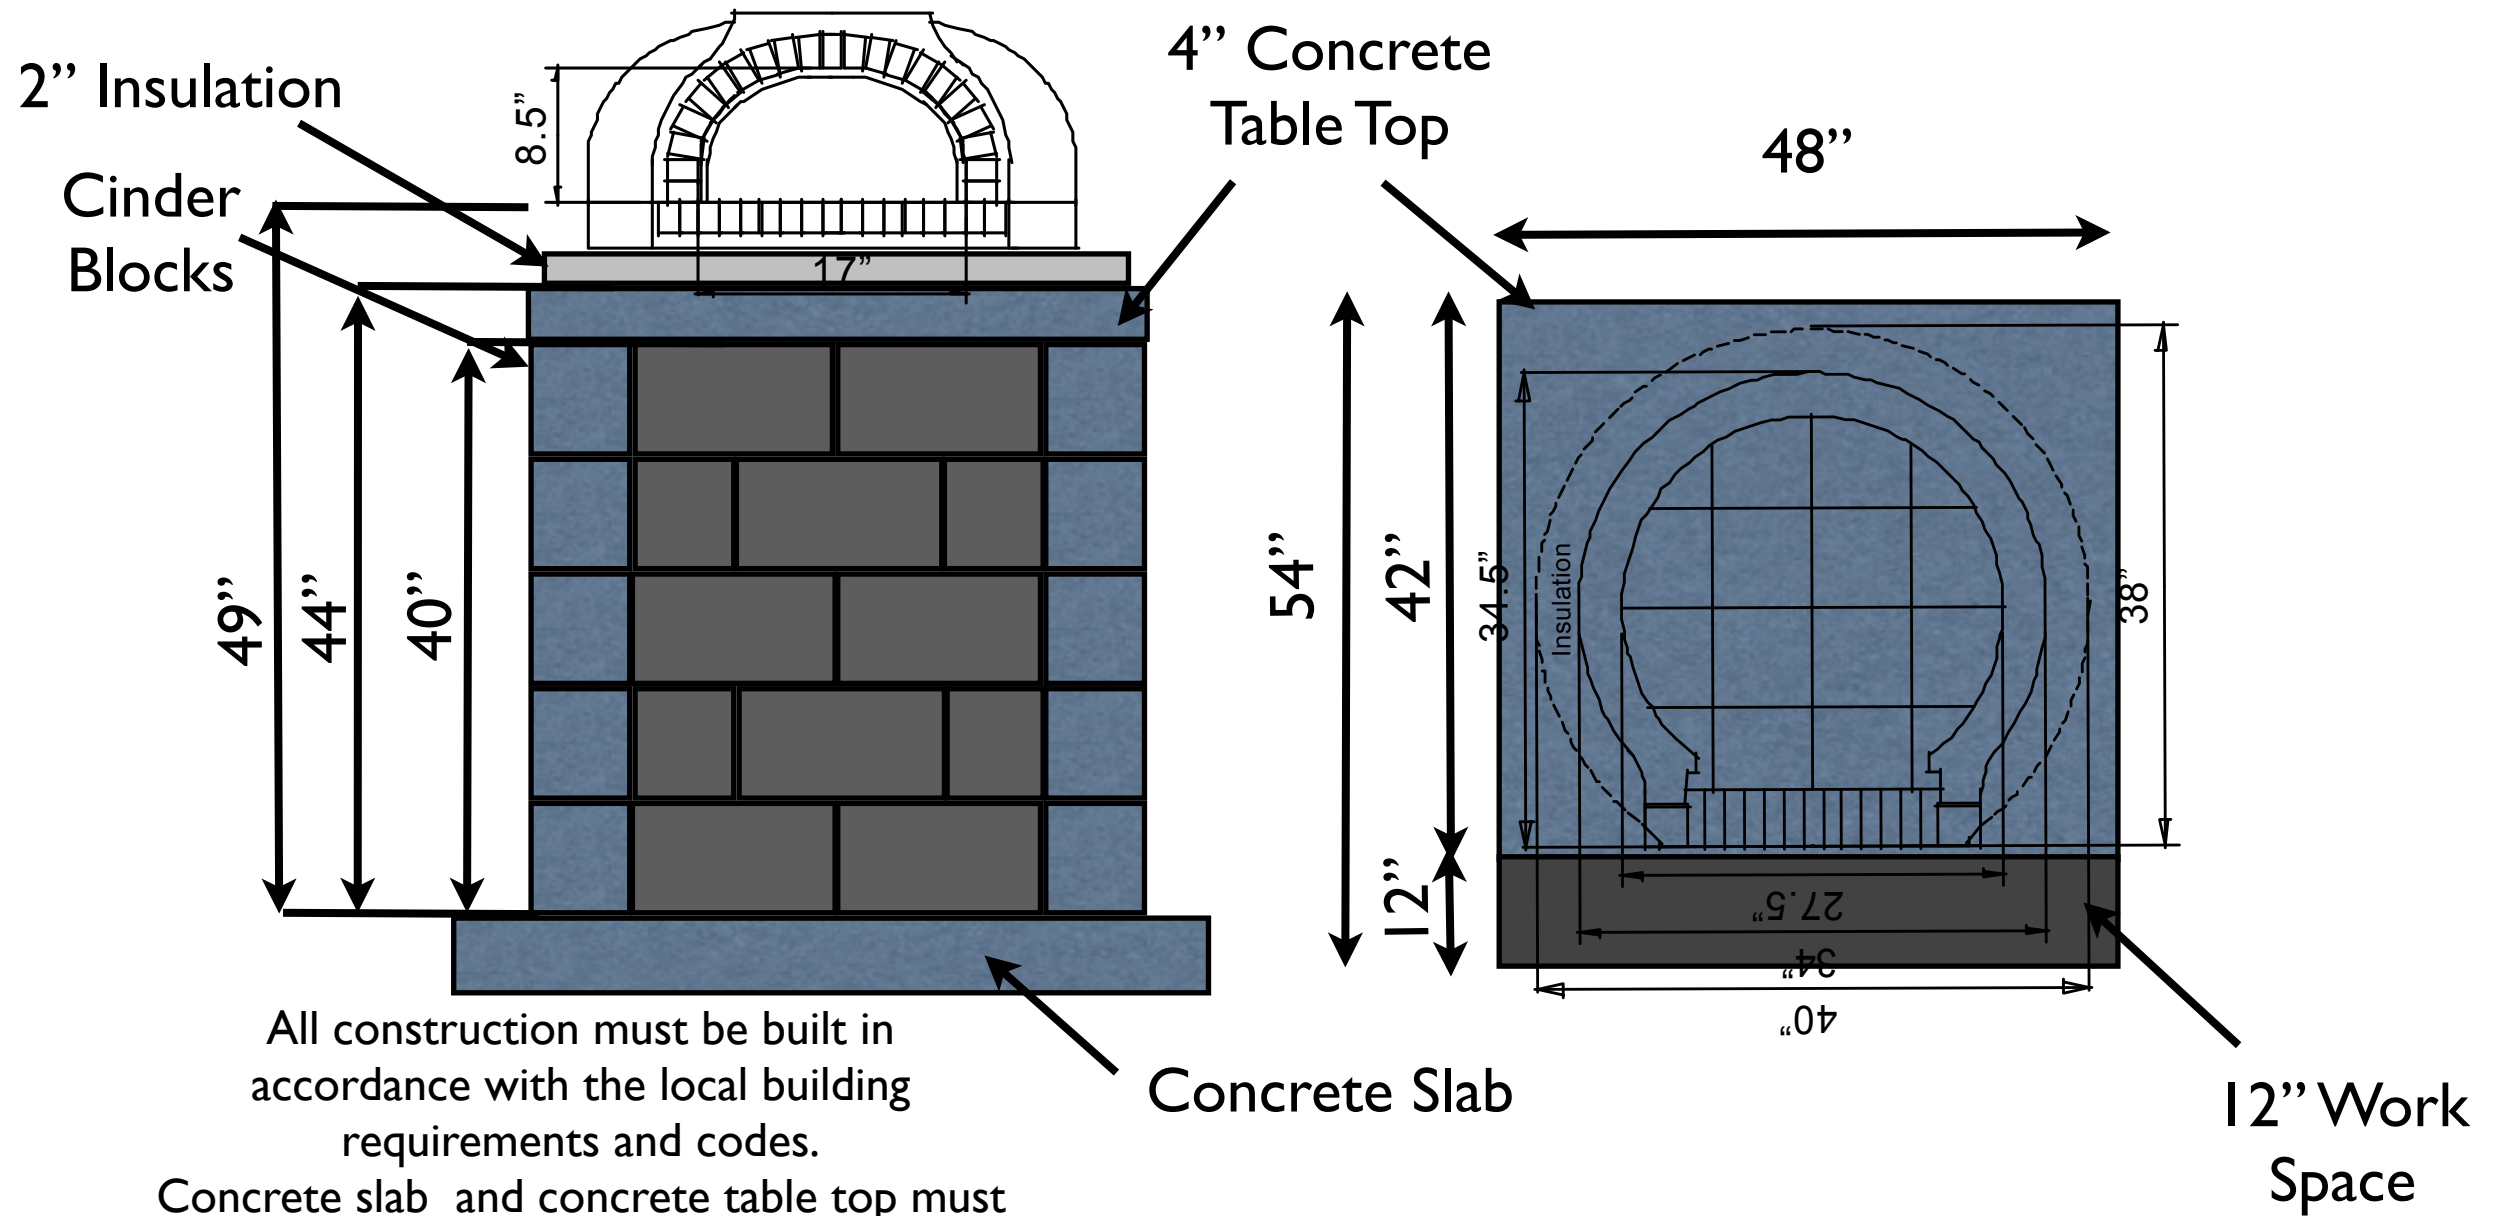

# 700 B-C Stand Measurements

Bread Stone Ovens, LLC - 2012  
 12304 Shadetree Lane  
 Laurel, MD, 20708