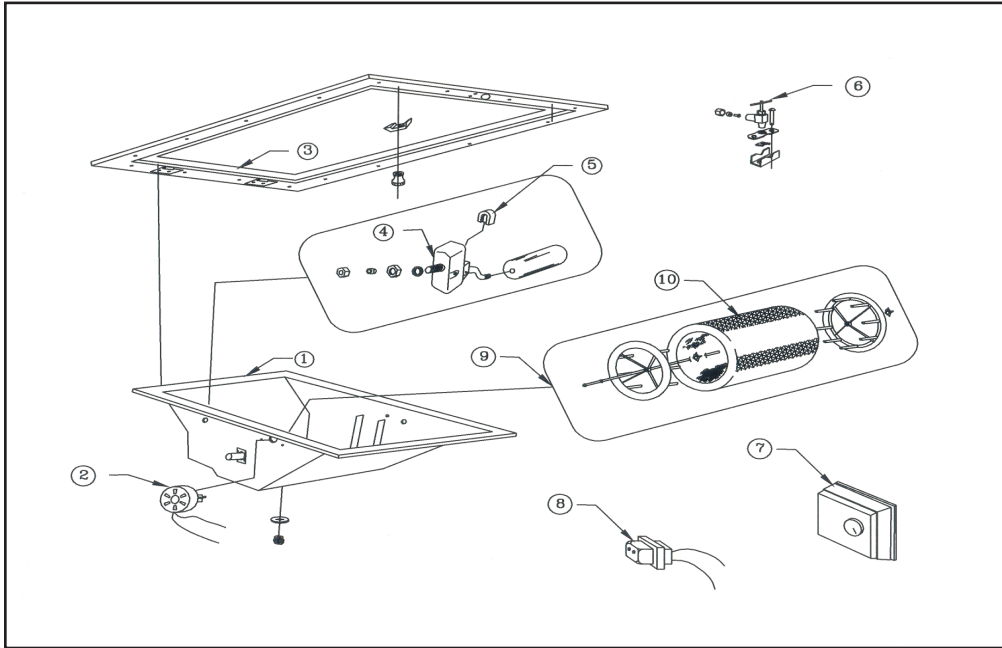

## Model 86-UD Replacement Parts

Key	Part Number	Description
1	A00-0602-052	Water Pan Assembly w/Bearing & Overflow
2	A05-1721-042	24 Volt Drum Motor
3	A00-1707-086	Mounting Frame Assembly
4	A17-1731-013	Complete Valve & Float Assembly ( includes Key # 5 )
5	A00-1708-002	Valve Seat
6	A00-1128-005	Saddle Valve
7	SK0-0055-001	Humidistat Assembly
8	000-0814-008	Transformer 24V, 10VA, 120V Primary
9	A06-1722-019	Complete Drum & Media Assembly
10	A04-1725-050	Replacement Media with Clips
Not Shown	K00-0086-000	Small Parts Kit ( includes overflow, washer,nut, bearing, retainer )