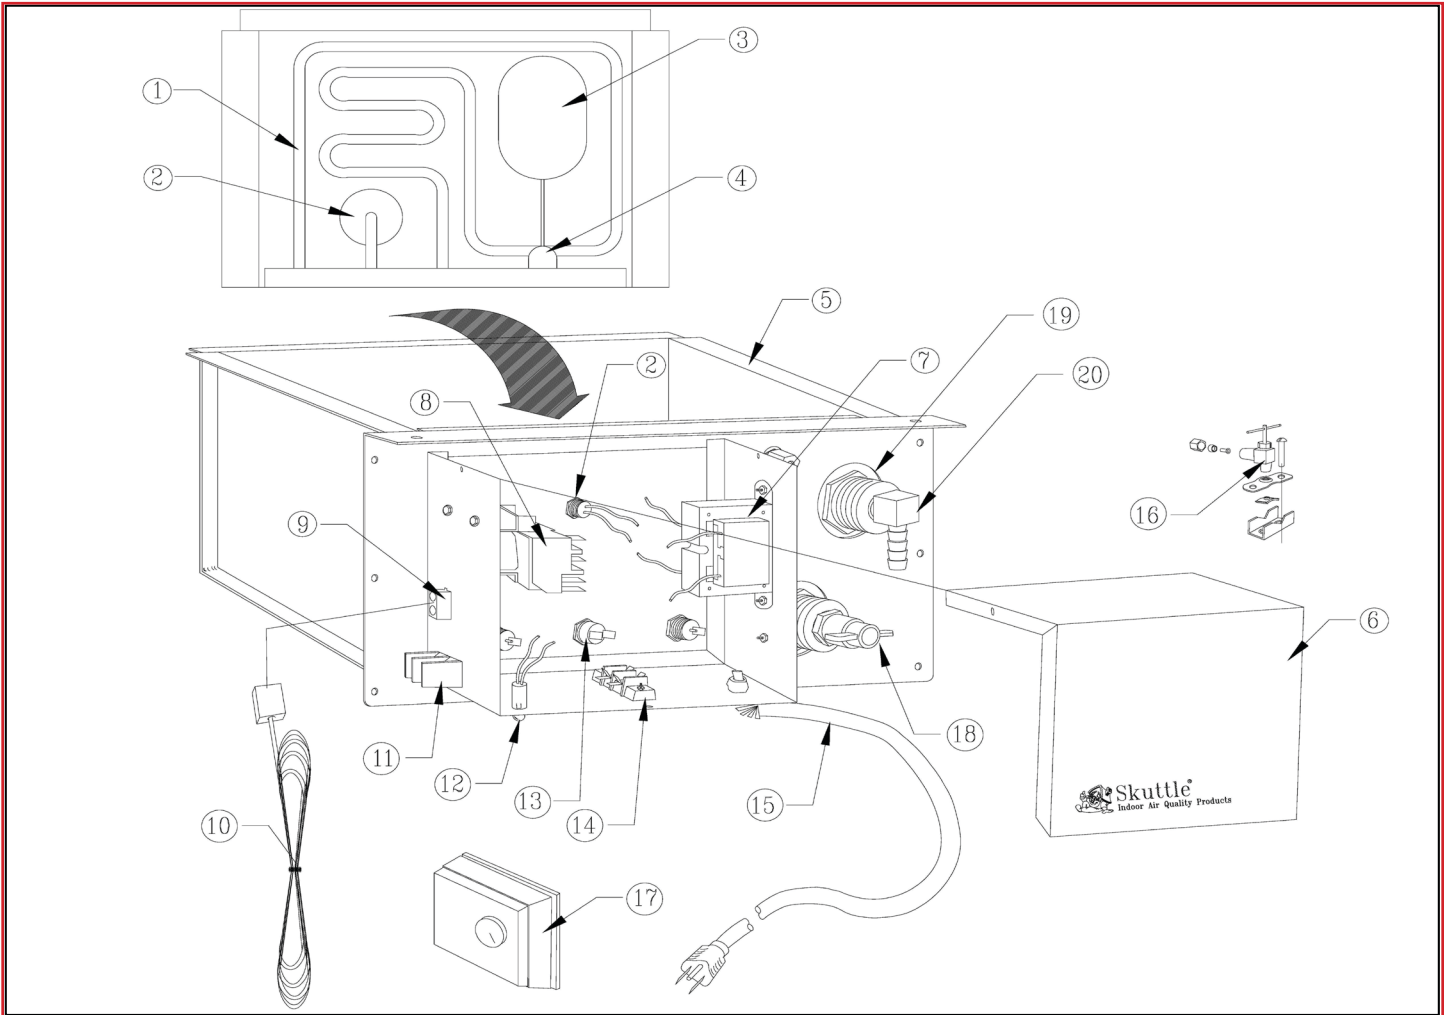

Skuttle®
Indoor Air Quality Products

To Order Genuine Skuttle Parts
888-SKUTTLE (758-8853) • 740-373-9169
www.skuttleparts.com

Model 60 Series Replacement Parts: Diagram Page

See part numbers and descriptions on accompanying list page.

Skuttle®

Indoor Air Quality Products

To Order Genuine Skuttle Parts
888-SKUTTLE (758-8853) • 740-373-9169
www.skuttleparts.com

Model 60 Series Replacement Parts: List Page

Key	Part Number	Description
1	000-0430-055	120 Volt Heater
2	000-0814-132	Safety Float Switch
3	A00-1309-012	Float Only for Water Fill Valve
4	000-1731-012	Water Fill Valve & Arm Assembly
5	A01-1730-078	Water Pan Assembly
6	000-0641-150	Cover
7	000-0814-133	Transformer 120 Volt Primary 24 Volt Secondary
8	000-0431-031	Control Relay DPST 24 volt
9 & 10	A00-0811-120	Fan Wiring Assembly
11	000-0814-135	Humidistat Control Terminal Block
12	000-0814-139	Indicator Light
13	000-0431-030	Thermal Fan Control "Thermostat"
14	000-0814-134	Power Distribution Terminal Block
15	000-0811-107	120 volt Power Supply Cord
16	A00-1128-005	Saddle Valve
17	SEH-7100-000	Compustat Assembly
18	000-1319-065	Drain Cock Valve
19	A00-1319-067	Drain and Overflow Bushing (Includes Overflow Bushing, Washer, & Lock Nut)
20	000-1106-034	90° Barbed Elbow
Not Shown	A00-0693-020	9 pc. Gasket Set (Includes Drain, Overflow, Thermostat, Safety Float & Heater Washers)
Not Shown	000-0431-039	Safety Control Shut Off
Not Shown	A01-1707-107	Mounting Frame

Model 60-2 Replacement Parts That Differ From 60-1

1	000-0430-056	240 Volt Heater
7	000-0814-140	Transformer 240 volt Primary 24 volt Secondary
15	000-0811-108	240 volt Power Supply Cord

Model F Series Replacement Parts Not Shown