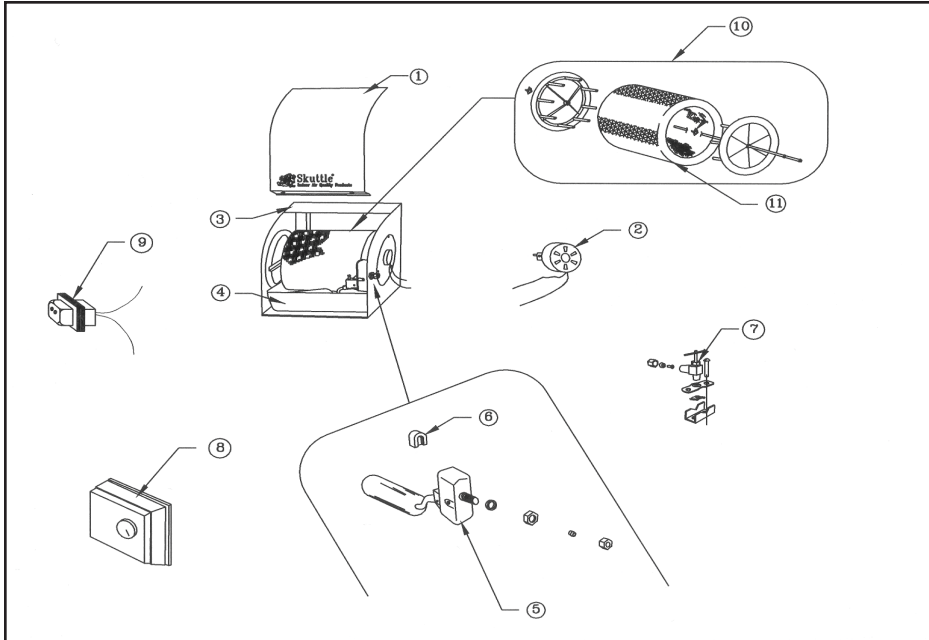

**Skuttle®**  
Indoor Air Quality Products

To Order Genuine Skuttle Parts  
888-SKUTTLE (758-8853) • 740-373-9169  
www.skuttleparts.com

### Model 45-SH1 Replacement Parts

Key	Part Number	Description
1	A00-0641-104	Cover Assembly
2	A05-1721-042	24 Volt Drum Motor
3	A00-1723-096	Cabinet Assembly
4	A00-0602-039	Water Pan
5	A17-1731-013	Complete Valve & Float Assembly ( Includes Key # 6 )
6	A00-1708-002	Valve Seat
7	A00-1128-005	Saddle Valve
8	SK0-0055-001	Humidistat Assembly
9	000-0814-008	Transformer 24V, 10VA, 120V Primary
10	A01-1722-018	Complete Drum & Media Assembly
11	A04-1725-033	Replacement Media with Clips
Not Shown	K00-0045-000	Small Parts Kit ( Shaft Bearing & Cross Bar, Mounting Screws, Two Side Panel Gaskets, Valve Hole Plug, Drain Basin )