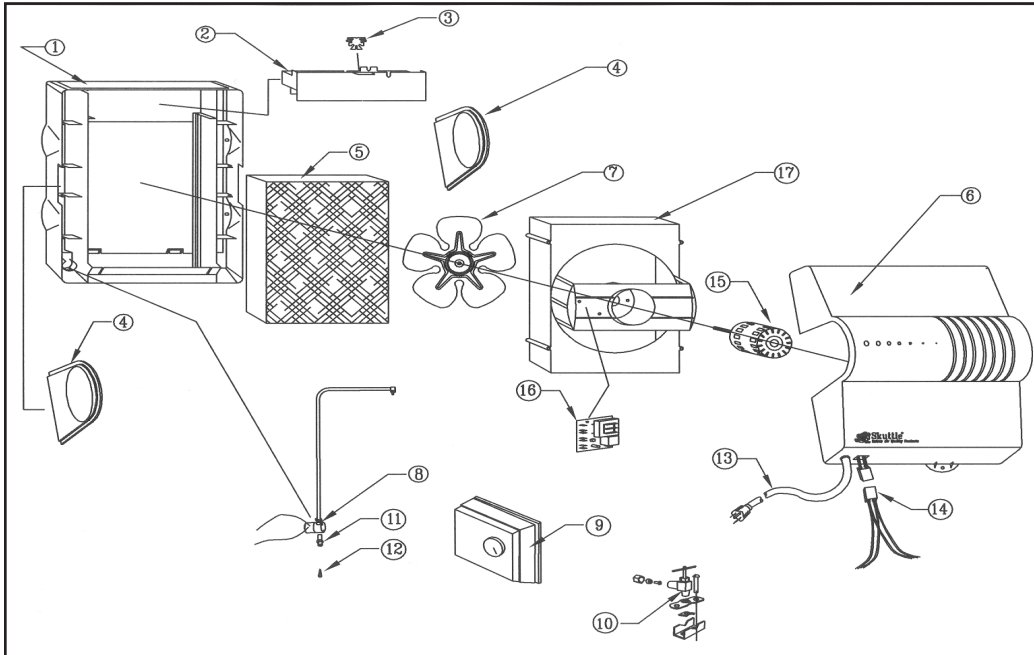

Skuttle®
Indoor Air Quality Products

To Order Genuine Skuttle Parts
888-SKUTTLE (758-8853) • 740-373-9169
www.skuttleparts.com

Model 2002 and 2102 Replacement Parts

Key	Part Number	Description
1	000-1730-091	Mounting Base
2	000-0602-055	Drip Tray
3	000-1317-091	Wick
4	000-1730-089	Solid Side Piece
5	A04-1725-051	Replacement Media with Wick
6	A00-0641-169	Cover (Includes Label,Screw,& Retaining Washer)
7	000-1318-080	10" Diameter Fan Blade
8	A01-0814-148	24 Volt Solenoid (Universal Kit)
9	SK0-0055-001	Manual Humidistat for 2002
9	SEH-7100-000	Automatic Humidistat for 2102
10	A00-1128-005	Saddle Valve
11	000-1106-037	Orifice & Filter Fitting, Includes Filter (Key #12) Compression Nut and Ferrule
12	000-1319-051	Inline Filter
13	000-0811-123	Power Supply Cord
14	000-0811-122	2 piece Connector Assembly
15	000-1721-048	Fan Motor
16	000-0431-034	Isolation Relay
17	000-1730-092	Fan Shroud
Not Shown	K00-2000-000	Small Parts Kit (Includes: Cover Screw & Retainer, Water Feed Tube, 90° Brass Elbow, Elbow Retainer & Screw)