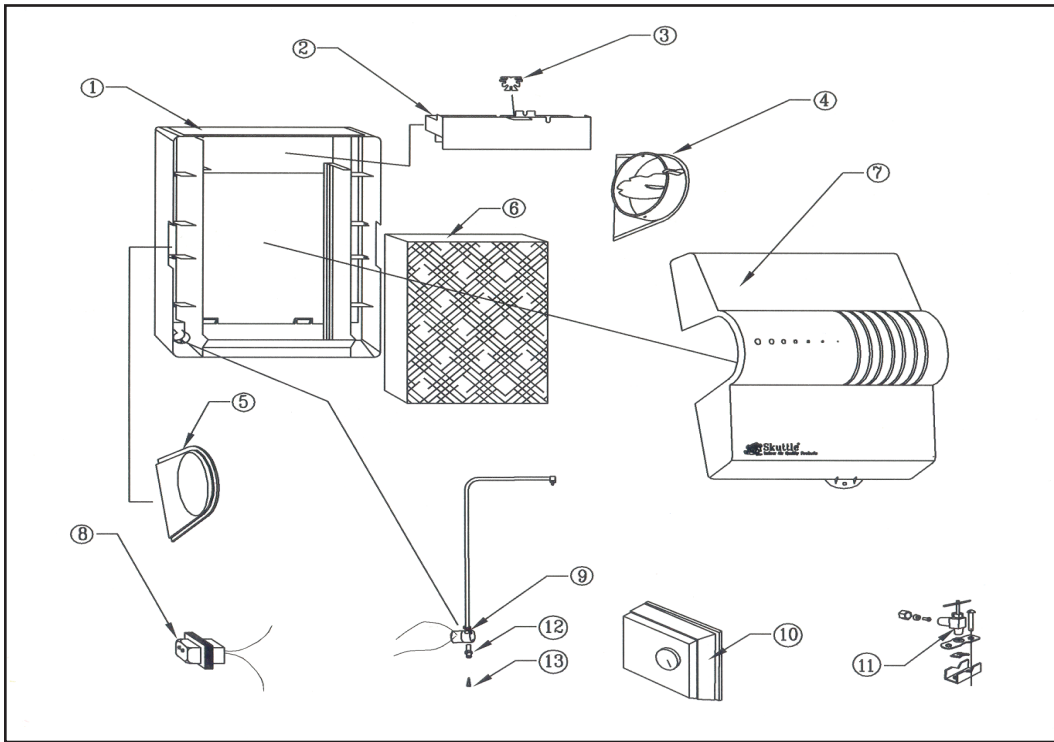

Skuttle®
Indoor Air Quality Products

To Order Genuine Skuttle Parts
888-SKUTTLE (758-8853) • 740-373-9169
www.skuttleparts.com

Model 2001 and 2101 Replacement Parts

Key	Part Number	Description
1	000-1730-091	Mounting Base
2	000-0602-055	Drip Tray
3	000-1317-091	Wick
4	A00-1730-124	Side Piece with Damper Assembly
5	000-1730-089	Solid Side Piece
6	A04-1725-051	Replacement Media with Wick
7	A00-0641-170	Cover (Includes Label, Screw, & Retaining Washer)
8	000-0814-008	Transformer 24V, 10VA, 120V Primary
9	A01-0814-148	24 Volt Solenoid (Universal Kit)
10	SK0-0055-001	Humidistat Assembly for 2001
10	SEH-7100-000	Automatic Humidistat for 2101
11	A00-1128-005	Saddle Valve
12	000-1106-037	Orifice & Filter Fitting, Includes Filter (Key #13) Compression Nut and Ferrule
13	000-1319-051	Inline Filter
Not Shown	K00-2000-000	Small Parts Kit (Includes: Cover Screw & Retainer, Water Feed Tube, 90° Brass Elbow, Elbow Retainer & Screw)