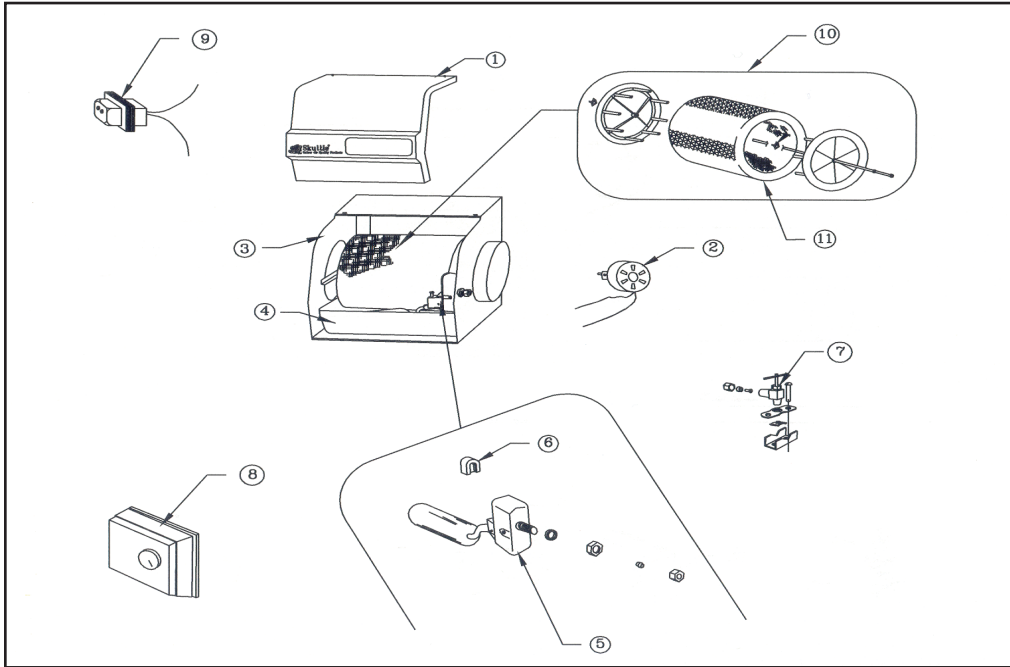

Skuttle®
Indoor Air Quality Products

To Order Genuine Skuttle Parts
888-SKUTTLE (758-8853) • 740-373-9169
www.skuttleparts.com

Model 190-SH1 Replacement Parts

Key	Part Number	Description
1	A00-0641-140	Cover Assembly
2	A05-1721-042	24 Volt Drum Motor
3	000-1730-071	Cabinet Assembly
4	A00-0602-041	Water Pan
5	A17-1731-013	Complete Valve & Float Assembly (includes Key # 6)
6	A00-1708-002	Valve Seat
7	A00-1128-005	Saddle Valve
8	SK0-0055-001	Humidistat Assembly
9	000-0814-008	Transformer 24V, 10VA, 120V Primary
10	A16-1722-020	Complete Drum & Media Assembly
11	A04-1725-034	Replacement Media with Clips
Not Shown	K00-0190-000	Small Parts Kit (Includes: Bearing Brkt., Motor Plate, Motor Cover, Valve Hole Plug, & Drain Basin)