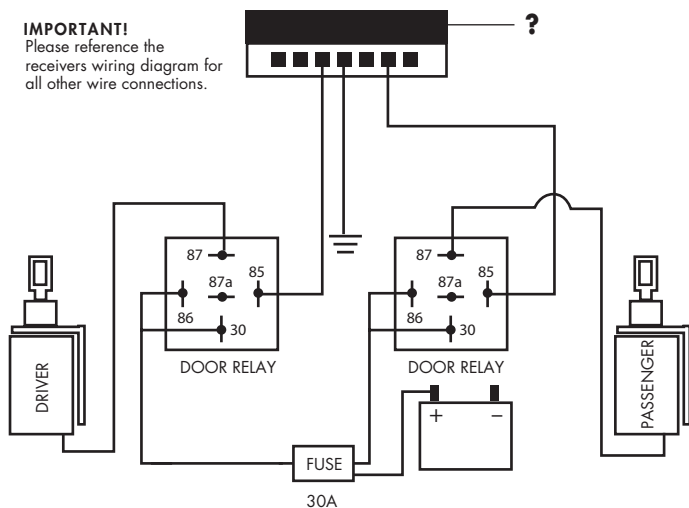

WIRING DIAGRAMS

MULTI-FUNCTION KITS

SVPRO37, SVPRO 310, SVPRO316, SVPRO318, SVPRO57, SVPRO510, SVPRO516, SVPRO518

IMPORTANT!
Please reference the receivers wiring diagram for all other wire connections.