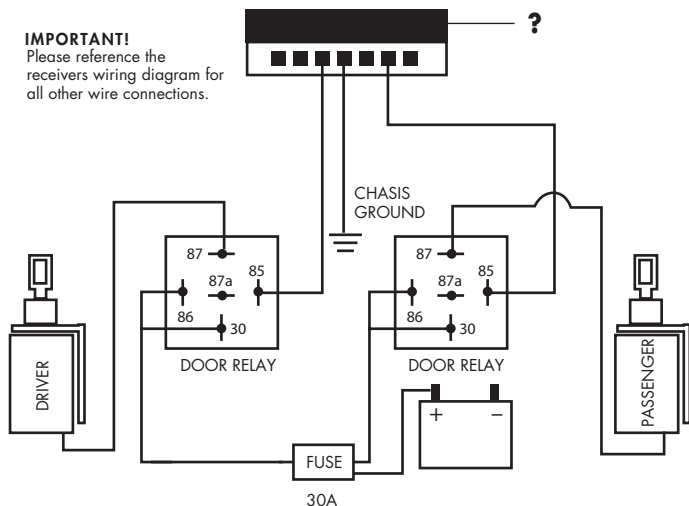

MULTI-FUNCTION KITS

SVPRO37, SVPRO 310, SVPRO316, SVPRO318,
SVPRO57, SVPRO510, SVPRO516, SVPRO518

IMPORTANT!
Please reference the receivers wiring diagram for all other wire connections.

| Button | Function | Condition |
|--------|------------------------------------|-----------|
| 1 | Drivers Door 1st channel output | Anytime |
| 2 | Passengers Door 2nd channel output | Anytime |
| 3 | 3rd channel output | Anytime |
| 4 | 4th channel output | Anytime |
| 1 + 3 | 5th channel output | Anytime |
| 2 + 4 | 6th channel output | Anytime |

SVPRO37, SVPRO 310, SVPRO316, SVPRO318, SVPRO57, SVPRO510, SVPRO516, SVPRO518

IMPORTANT!
Please reference the receivers wiring diagram for all other wire connections.

! IMPORTANT NOTICE: Upon completion of installation, you may have extra unused wires on the wiring harness. Do not be concerned. These wires are used for features available on other models.

MULTI-FUNCTION KITS

SVPRO37, SVPRO 310, SVPRO316, SVPRO318, SVPRO57, SVPRO510, SVPRO516, SVPRO518

IMPORTANT!
Please reference the receivers wiring diagram for all other wire connections.

ALARM KITS

SVPROA37, SVPROA310, SVPROA316, SVPROA318, SVPROA57, SVPROA510, SVPROA516, SVPROA518

IMPORTANT!
Please reference the receivers wiring diagram for all other wire connections.