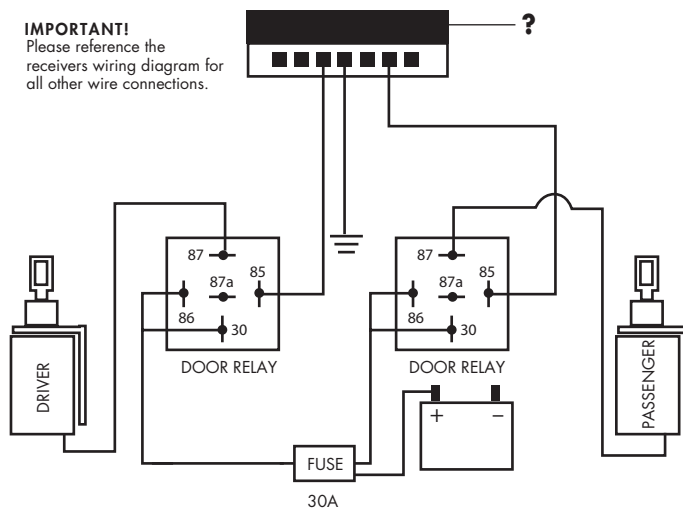

MULTI-FUNCTION KITS

SVPRO37, SVPRO 310, SVPRO316, SVPRO318,
SVPRO57, SVPRO510, SVPRO516, SVPRO518

IMPORTANT!
Please reference the receivers wiring diagram for all other wire connections.

| Button | Function | Condition |
|--------|------------------------------------|-----------|
| 1 | Drivers Door 1st channel output | Anytime |
| 2 | Passengers Door 2nd channel output | Anytime |
| 3 | 3rd channel output | Anytime |
| 4 | 4th channel output | Anytime |
| 1 + 3 | 5th channel output | Anytime |
| 2 + 4 | 6th channel output | Anytime |

WIRING DIAGRAMS

MULTI-FUNCTION KITS

SVPRO37, SVPRO 310, SVPRO316, SVPRO318, SVPRO57, SVPRO510, SVPRO516, SVPRO518

IMPORTANT!
Please reference the receivers wiring diagram for all other wire connections.

MULTI-FUNCTION KITS

SVPRO37, SVPRO 310, SVPRO316, SVPRO318, SVPRO57, SVPRO510, SVPRO516, SVPRO518

IMPORTANT!
Please reference the receivers wiring diagram for all other wire connections.

! IMPORTANT NOTICE: Upon completion of installation, you may have extra unused wires on the wiring harness. Do not be concerned. These wires are used for features available on other models.