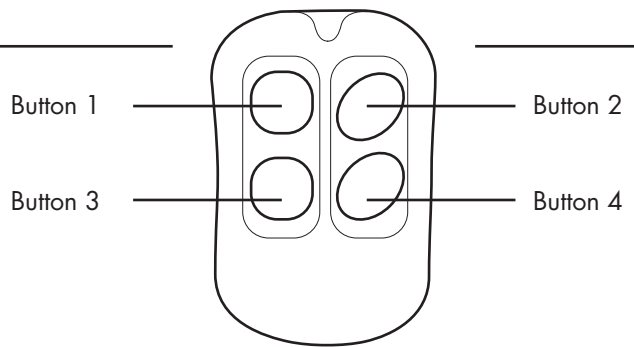

USER GUIDE AND INSTALLATION MANUAL SHAVE DOOR HANDLE SYSTEMS

SVPRO3 Series
SVPRO5 Series
SVPROA3 Series
SVPROA5 Series

IMPORTANT NOTICE: Upon completion of installation, you may have extra unused wires on the wiring harness. Do not be concerned. These wires are used for features available on other models.

MULTI-FUNCTION KITS

SVPRO37, SVPRO 310, SVPRO316, SVPRO318,
SVPRO57, SVPRO510, SVPRO516, SVPRO518

IMPORTANT!
Please reference the receivers wiring diagram for all other wire connections.

| Button | Function | Condition |
|--------|------------------------------------|-----------|
| 1 | Drivers Door 1st channel output | Anytime |
| 2 | Passengers Door 2nd channel output | Anytime |
| 3 | 3rd channel output | Anytime |
| 4 | 4th channel output | Anytime |
| 1 + 3 | 5th channel output | Anytime |
| 2 + 4 | 6th channel output | Anytime |