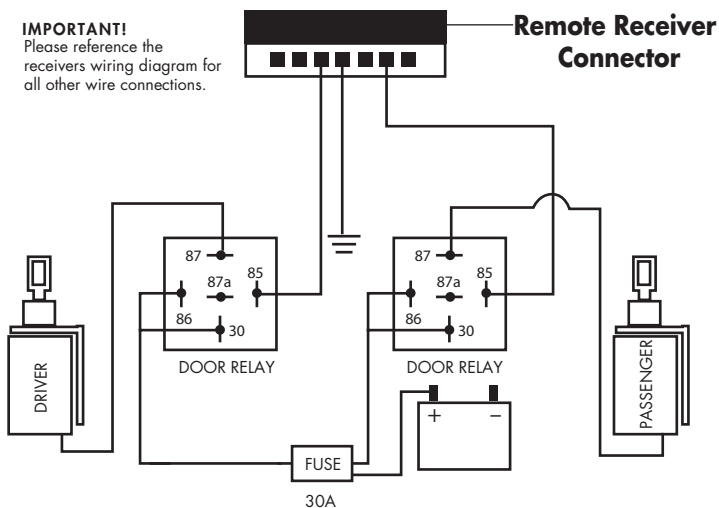

USER GUIDE AND INSTALLATION MANUAL SHAVE DOOR HANDLE SYSTEMS

SVPRO3 Series
SVPRO5 Series
SVPROA3 Series
SVPROA5 Series

IMPORTANT NOTICE: Upon completion of installation, you may have extra unused wires on the wiring harness. Do not be concerned. These wires are used for features available on other models.

MULTI-FUNCTION KITS

SVPRO37, SVPRO 310, SVPRO316, SVPRO318,
SVPRO57, SVPRO510, SVPRO516, SVPRO518

IMPORTANT!
Please reference the receivers wiring diagram for all other wire connections.

| Button | Function | Condition |
|--------|------------------------------------|-----------|
| 1 | Drivers Door 1st channel output | Anytime |
| 2 | Passengers Door 2nd channel output | Anytime |
| 3 | 3rd channel output | Anytime |
| 4 | 4th channel output | Anytime |
| 1 + 3 | 5th channel output | Anytime |
| 2 + 4 | 6th channel output | Anytime |