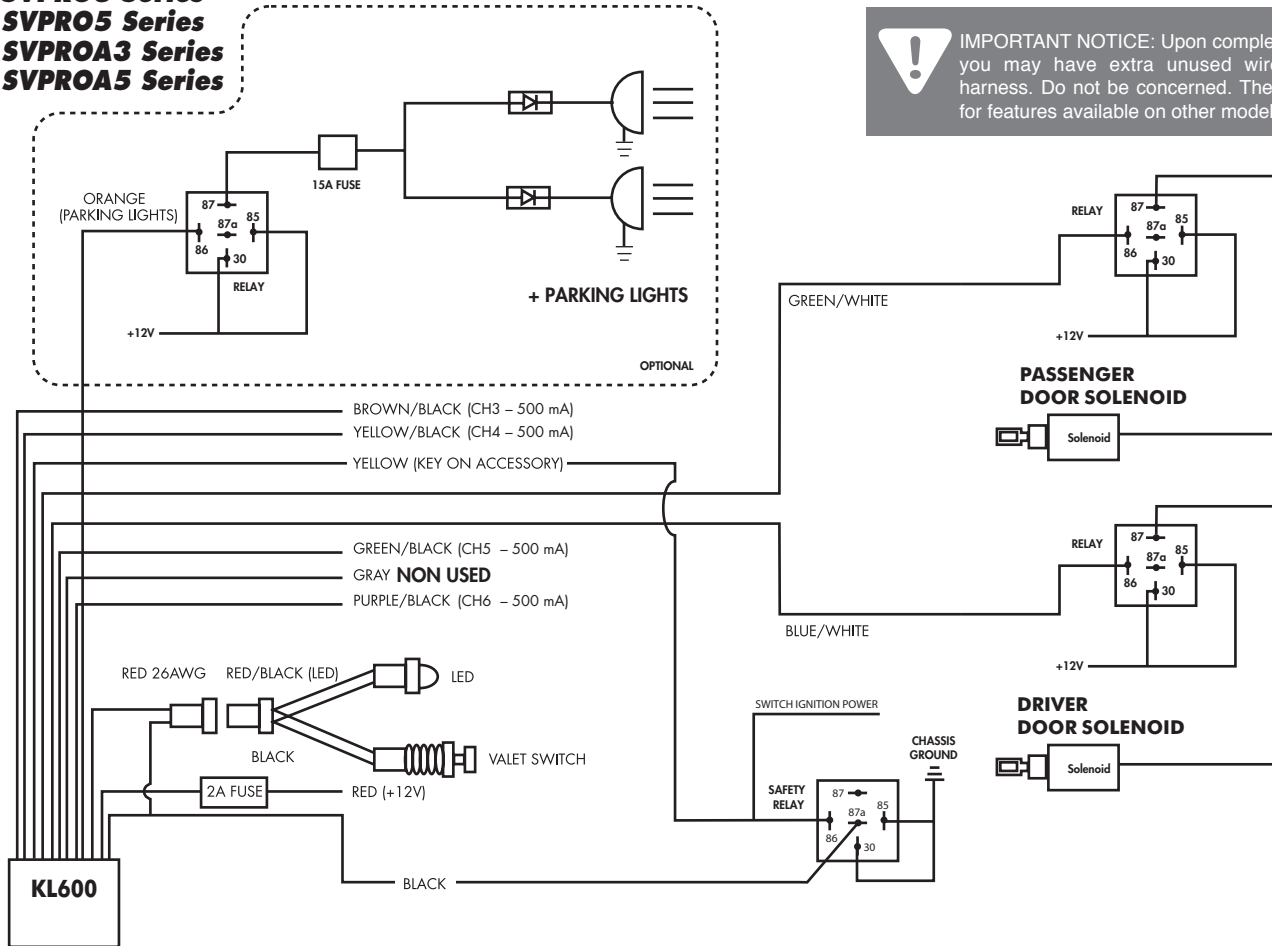

USER GUIDE AND INSTALLATION MANUAL SHAVE DOOR HANDLE SYSTEMS

SVPRO3 Series
SVPRO5 Series
SVPROA3 Series
SVPROA5 Series

IMPORTANT NOTICE: Upon completion of installation, you may have extra unused wires on the wiring harness. Do not be concerned. These wires are used for features available on other models.

MULTI-FUNCTION KITS

SVPRO37, SVPRO 310, SVPRO316, SVPRO318,
SVPRO57, SVPRO510, SVPRO516, SVPRO518

IMPORTANT!
Please reference the receivers wiring diagram for all other wire connections.

| Button | Function | Condition |
|--------|------------------------------------|-----------|
| 1 | Drivers Door 1st channel output | Anytime |
| 2 | Passengers Door 2nd channel output | Anytime |
| 3 | 3rd channel output | Anytime |
| 4 | 4th channel output | Anytime |
| 1 + 3 | 5th channel output | Anytime |
| 2 + 4 | 6th channel output | Anytime |