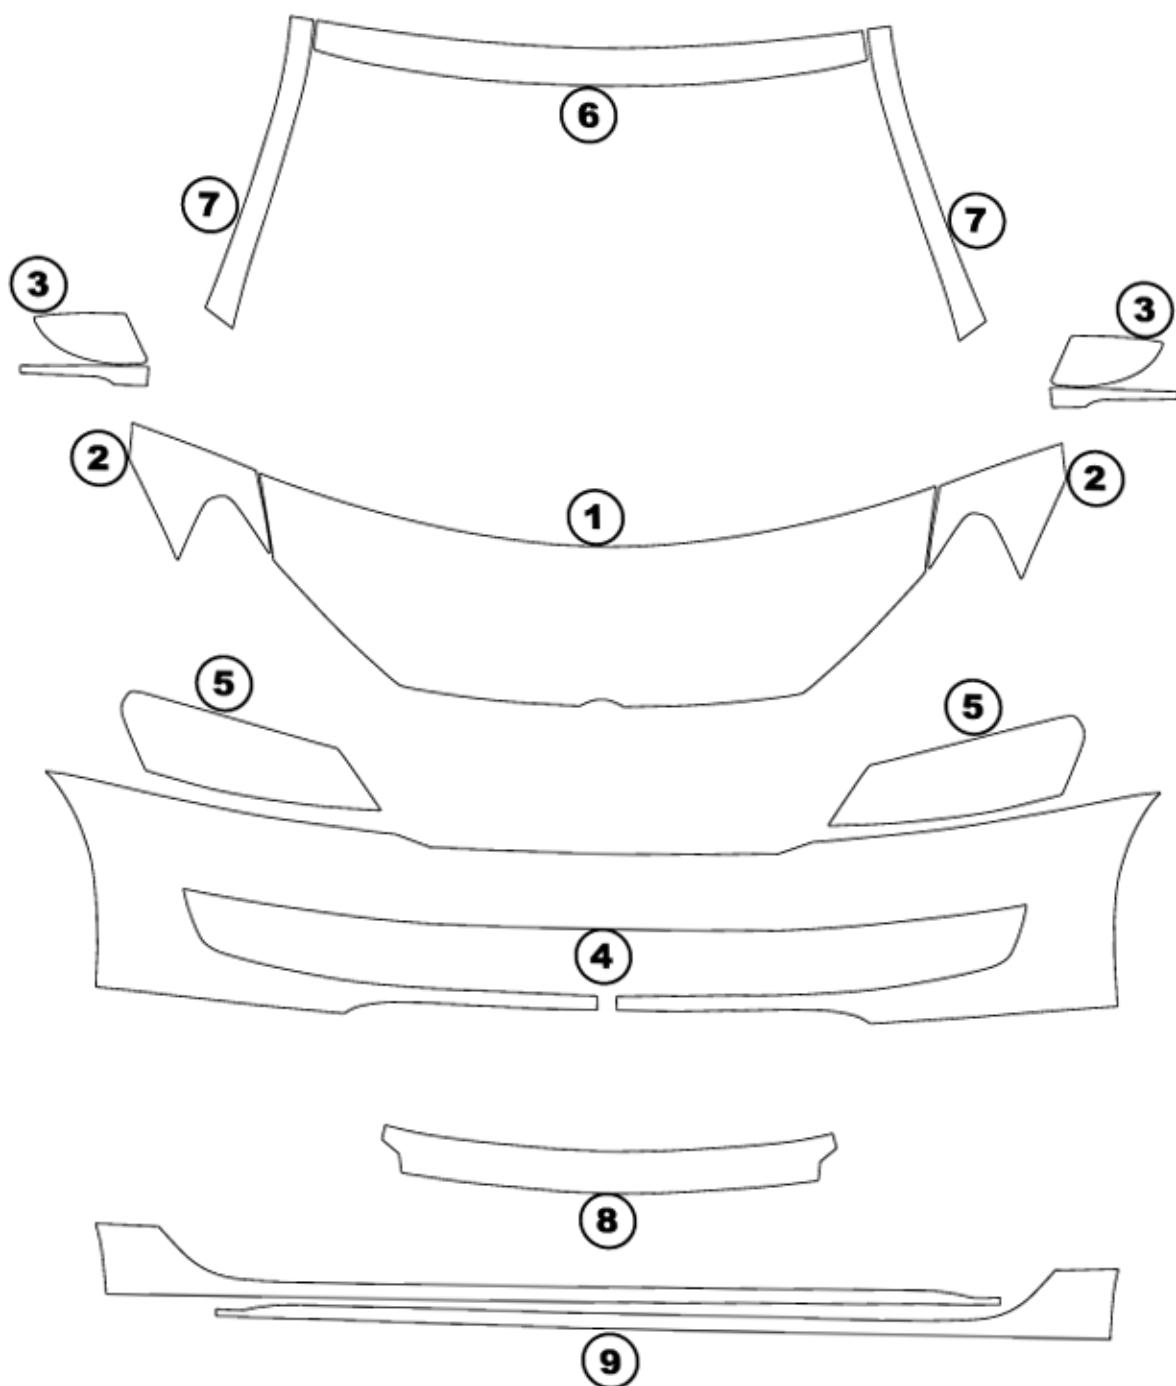

# VOLSWAGEN PASSAT 2012+

- ① HOOD
- ② FENDER
- ③ MIRROR
- ④ BUMPER

- ⑤ LIGHTS
- ⑥ CAB TOP
- ⑦ A PILLARS
- ⑧ REAR TRUNK LEDGE

- ⑨ ROCKER PANELS

**VOLKSWAGEN PASSAT 2012+**  
**S, SE, SEL**

**DATE:** 08/11/2011  
**DRAWN BY:** W.B.  
**PART #:** 240-8-2-12