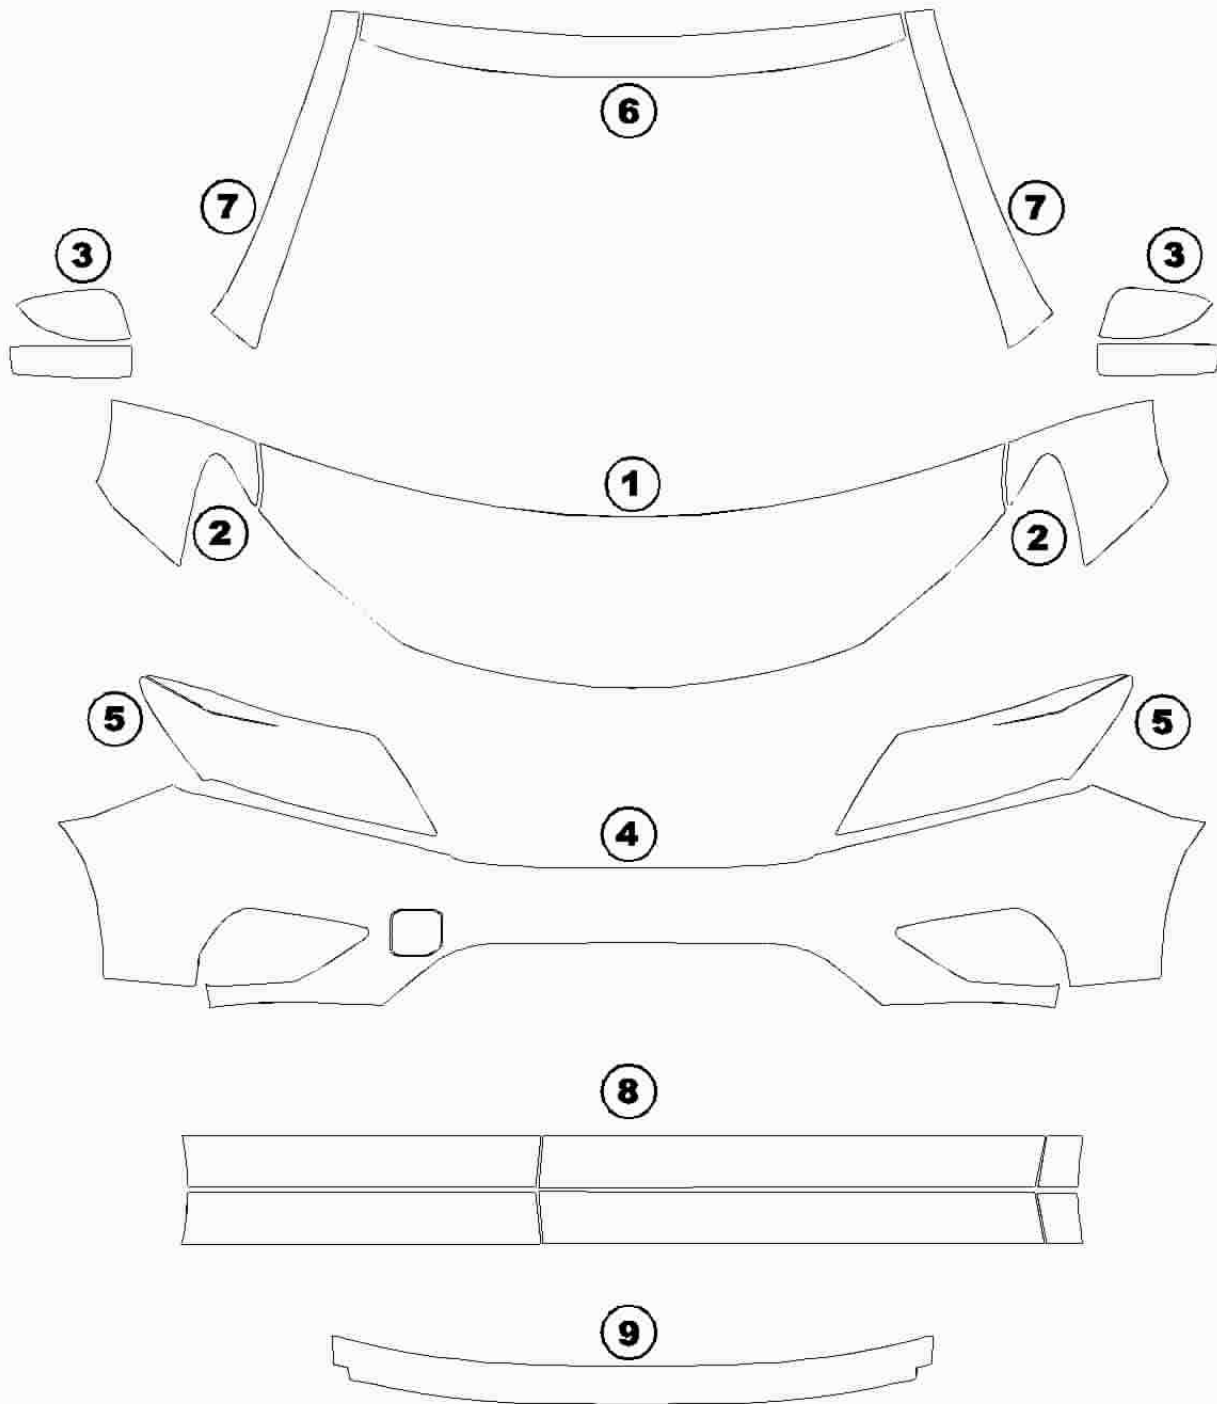

- ① HOOD
- ② FENDER
- ③ MIRROR

- ④ BUMPER
- ⑤ LIGHTS
- ⑥ CAB TOP

- ⑦ A PILLARS
- ⑧ TRUNK LEDGE
- ⑨ ROCKER PANELS

**NISSAN PATHFINDER 2013+
S, SV, SL, SL PREMIUM, PLATINUM,
PLATINUM PREMIUM**

DATE: 11/15/2012

DESIGNER: W.B.

Installed by:

Notes on back:

REVISION: 00