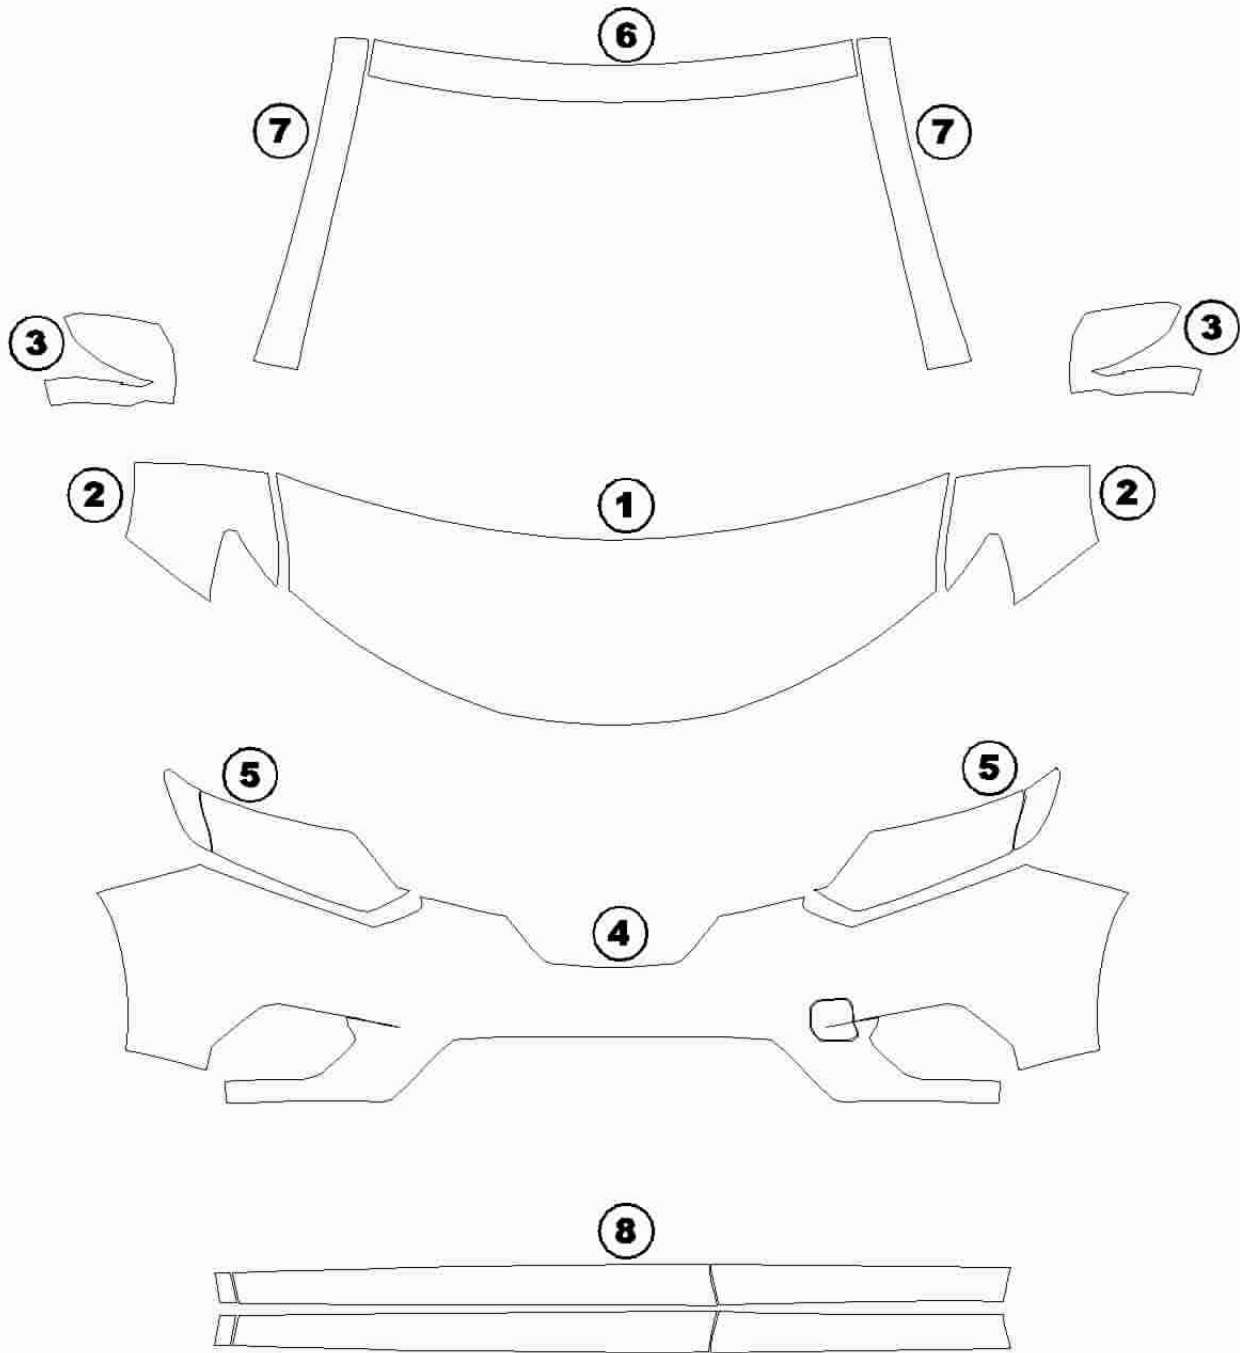

- ① HOOD
- ② FENDER
- ③ MIRROR

- ④ BUMPER
- ⑤ LIGHTS
- ⑥ CAB TOP

- ⑦ A PILLARS
- ⑧ ROCKER PANELS

NISSAN ROGUE 2014+
S, SV, SL

DATE: 02/13/2014

DESIGNER: W.B.

Installed by:

Notes on back: