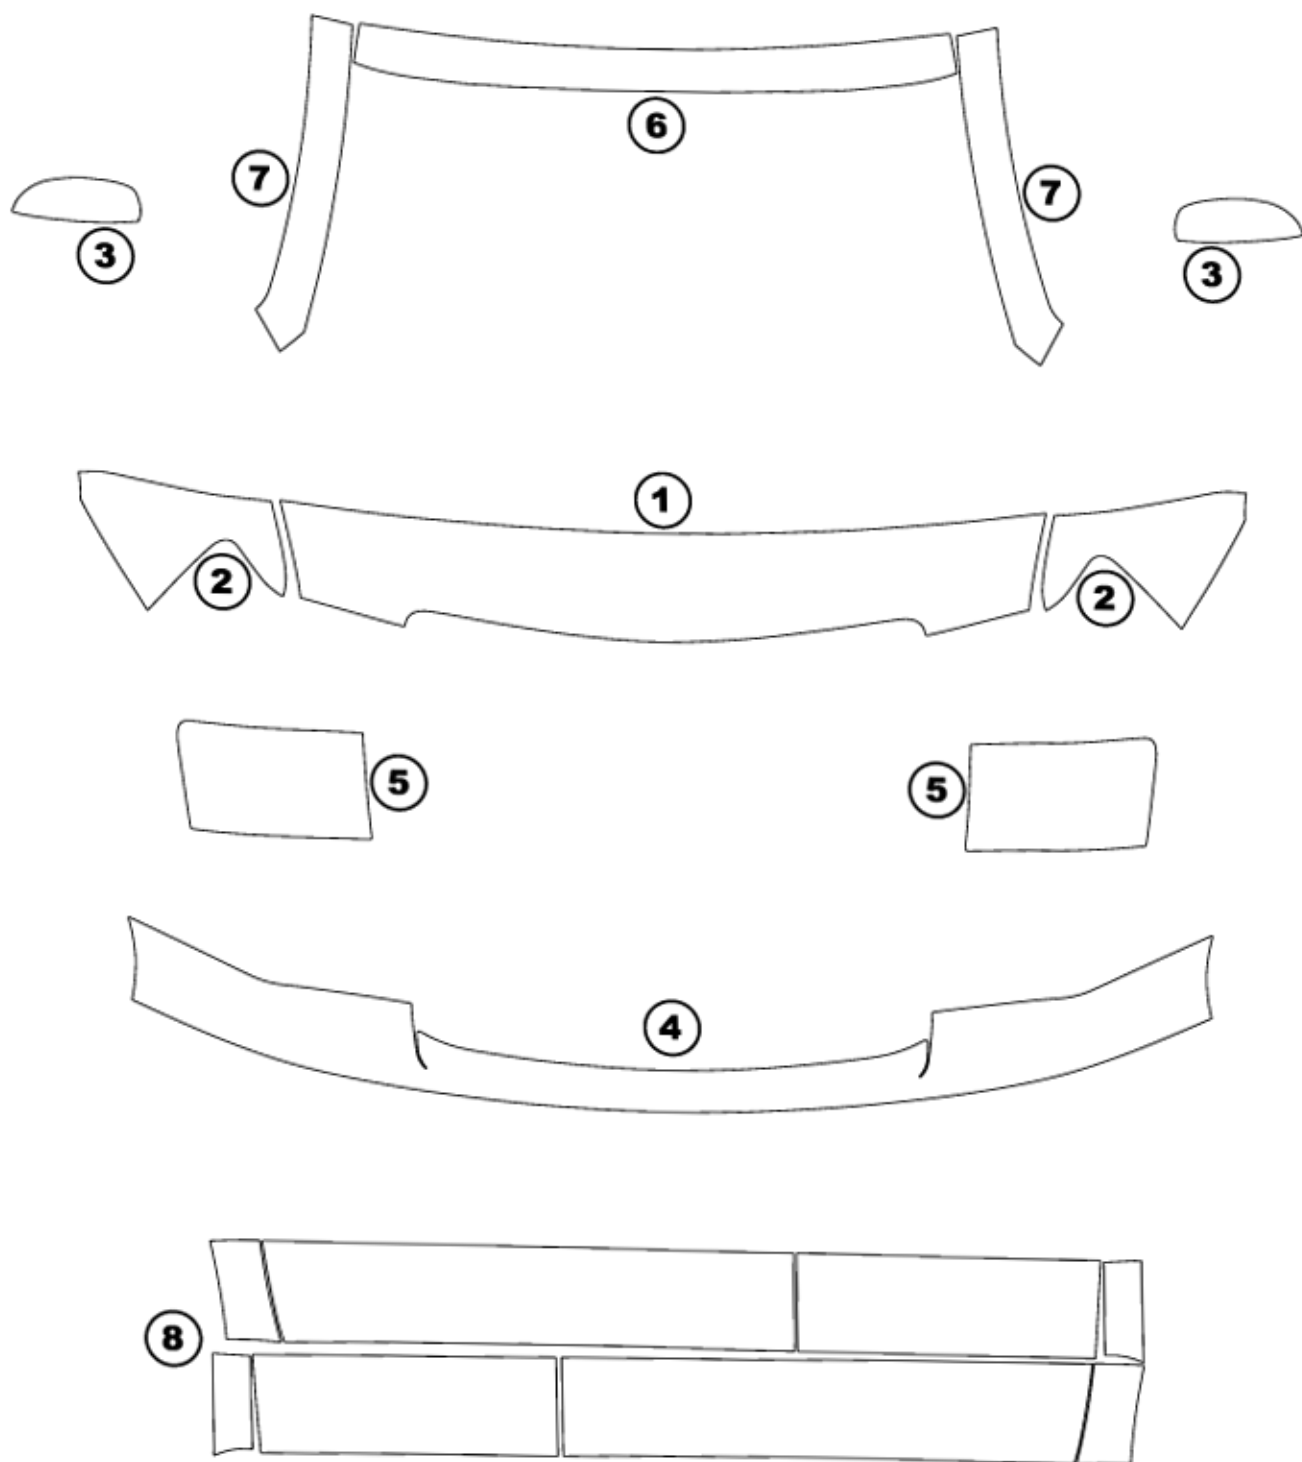

- ① HOOD
- ② FENDER
- ③ MIRROR

- ④ BUMPER
- ⑤ LIGHTS
- ⑥ CAB TOP

- ⑦ A PILLARS
- ⑧ ROCKER PANELS

GMC Sierra 1500 SL, SLE, SLT, Hybrid 2011+

DATE: 07/17/2008

DESIGNER: A.G.

Installed by:

Notes  
on back: