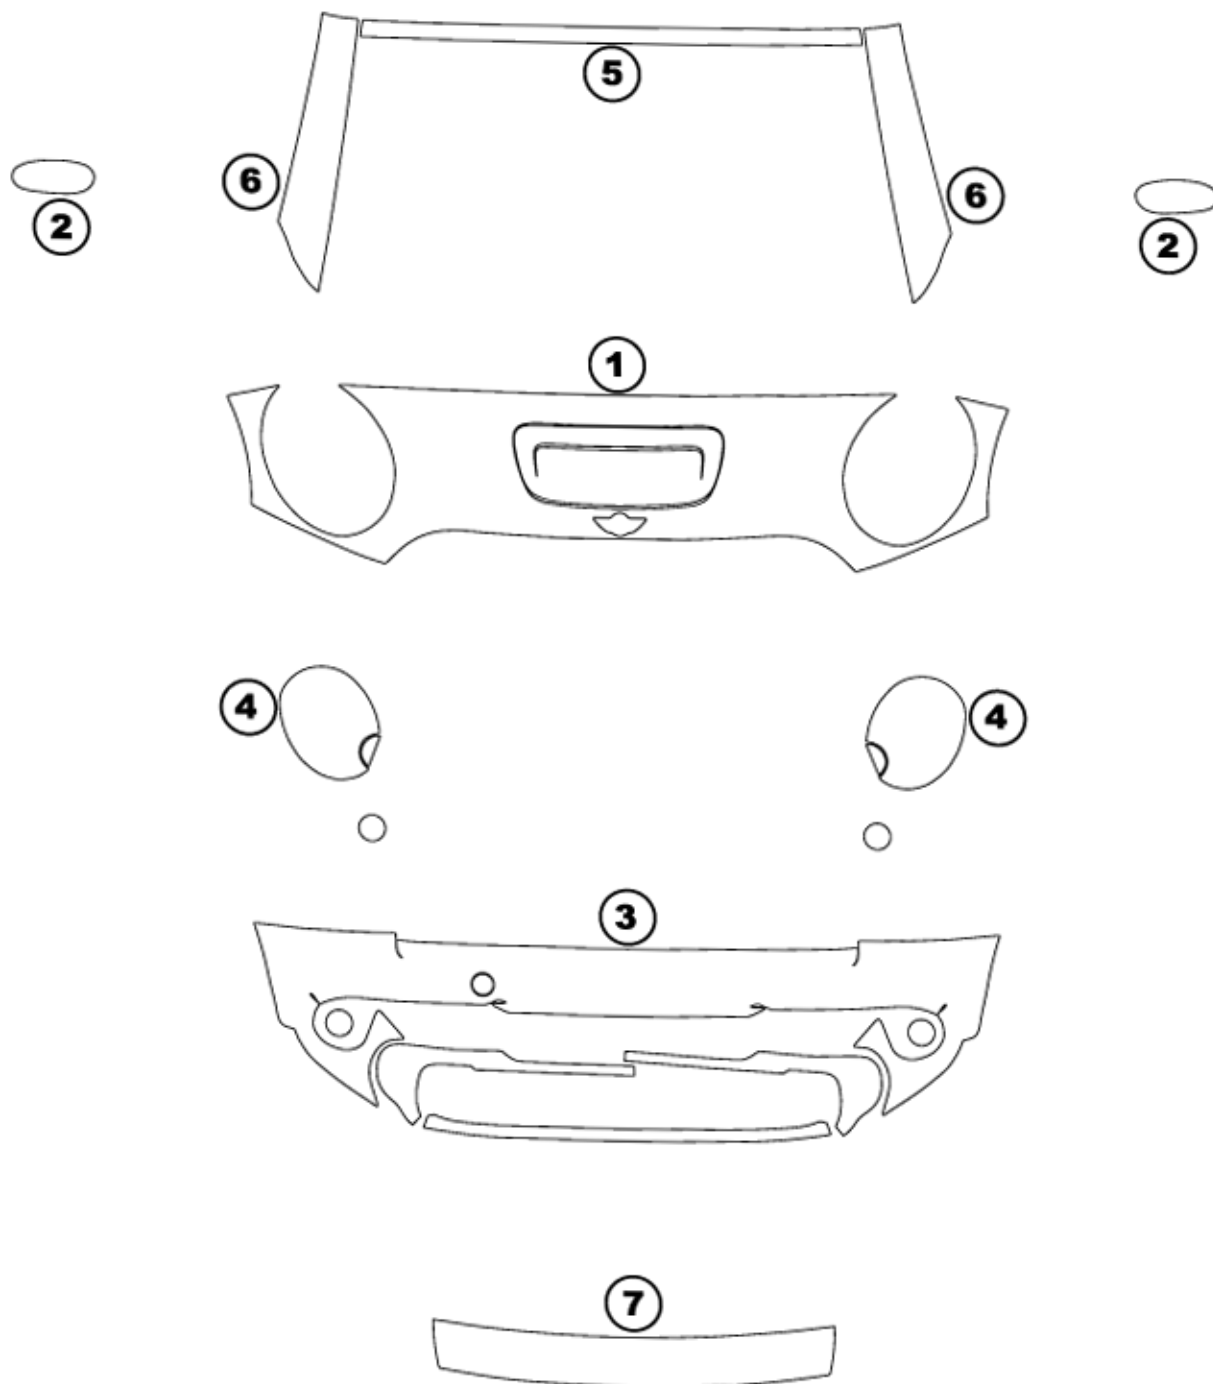

- ① HOOD
- ② MIRROR
- ③ BUMPER

- ④ LIGHTS
- ⑤ CAB TOP
- ⑥ A PILLARS

- ⑦ REAR TRUNK LEDGE

Mini Coupe, S 2012+

DATE: 10/31/2011

DESIGNER: A.G.

Installed by:

Notes  
on back: