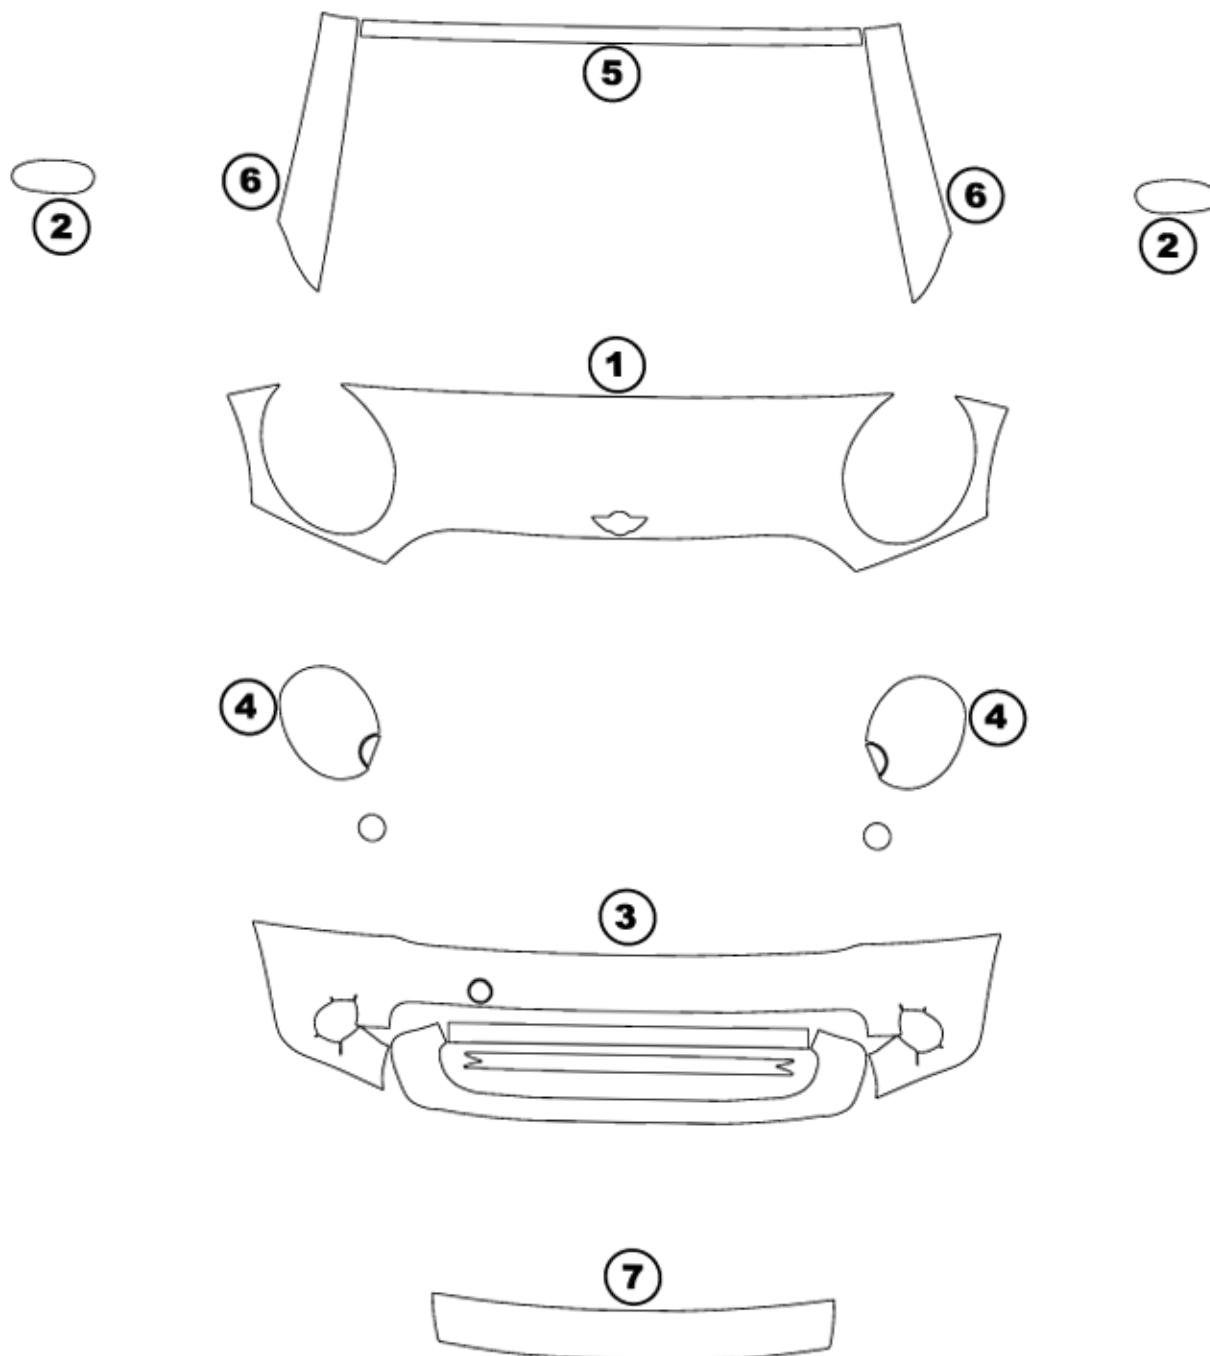

- ① HOOD
- ② MIRROR
- ③ BUMPER

- ④ LIGHTS
- ⑤ CAB TOP
- ⑥ A PILLARS

- ⑦ REAR TRUNK LEDGE

Mini Coupe, base 2012+

DATE: 10/31/2011

DESIGNER: A.G.

Installed by:

Notes
on back: