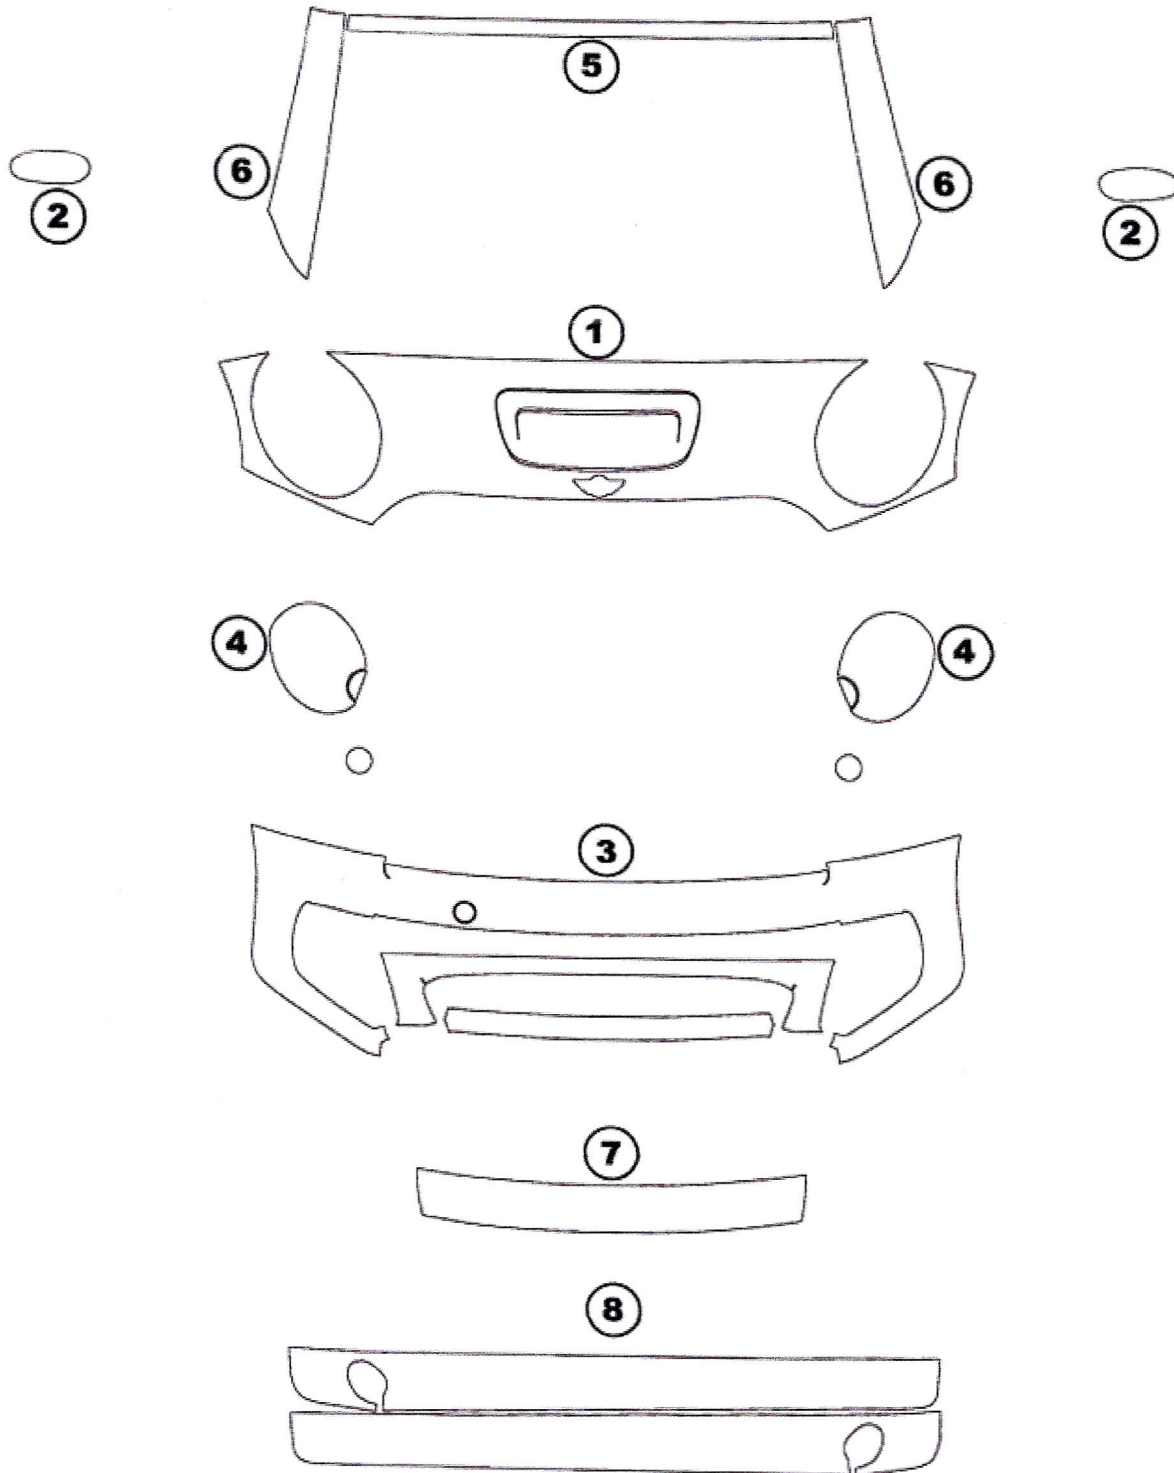

- ① HOOD
- ② MIRROR
- ③ BUMPER

- ④ LIGHTS
- ⑤ CAB TOP
- ⑥ A PILLARS

- ⑦ REAR TRUNK LEDGE
- ⑧ ROCKER PANELS

Mini Coupe, John Cooper Works 2012+

DATE: 10/31/2011

DESIGNER: A.G.

Installed by:

Notes on back: