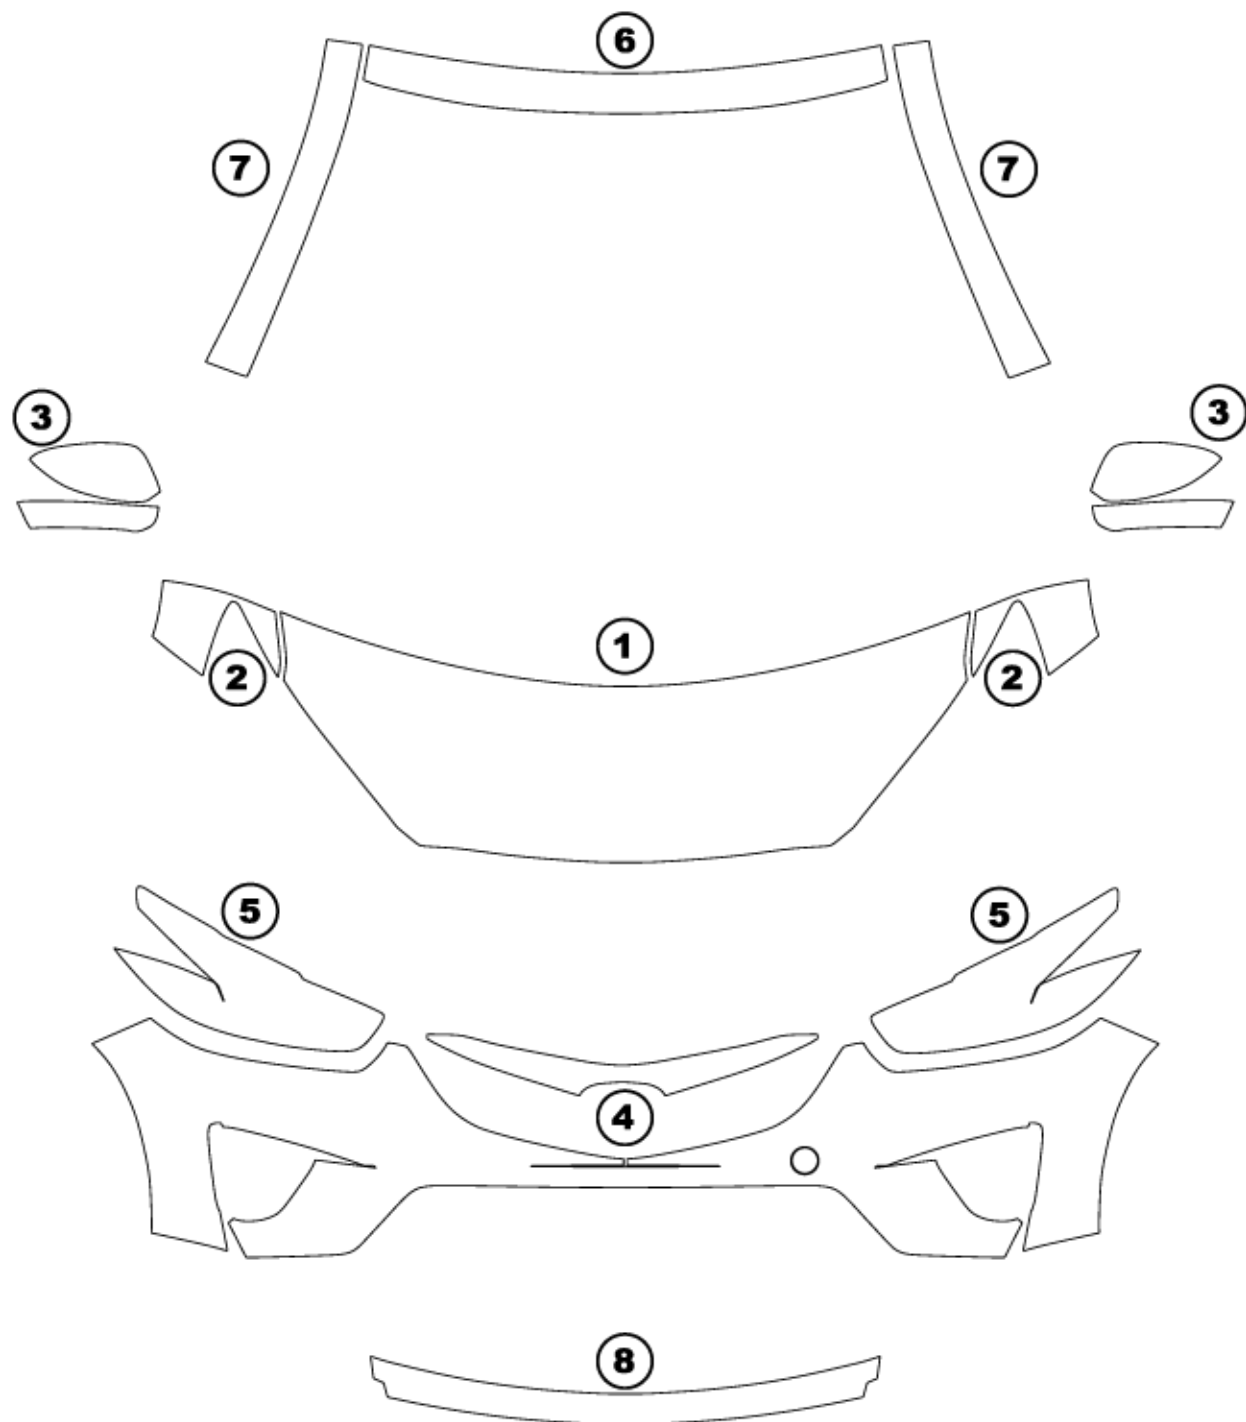

- ① HOOD
- ② FENDER
- ③ MIRROR

- ④ BUMPER
- ⑤ LIGHTS
- ⑥ CAB TOP

- ⑦ A PILLARS
- ⑧ REAR TRUNK LEDGE

MAZDA CX-5 2013+
SPORT, TOURING, GRAND TOURING

DATE: 02/24/2012

DESIGNER: W.B.

Installed by:

Notes
on back: