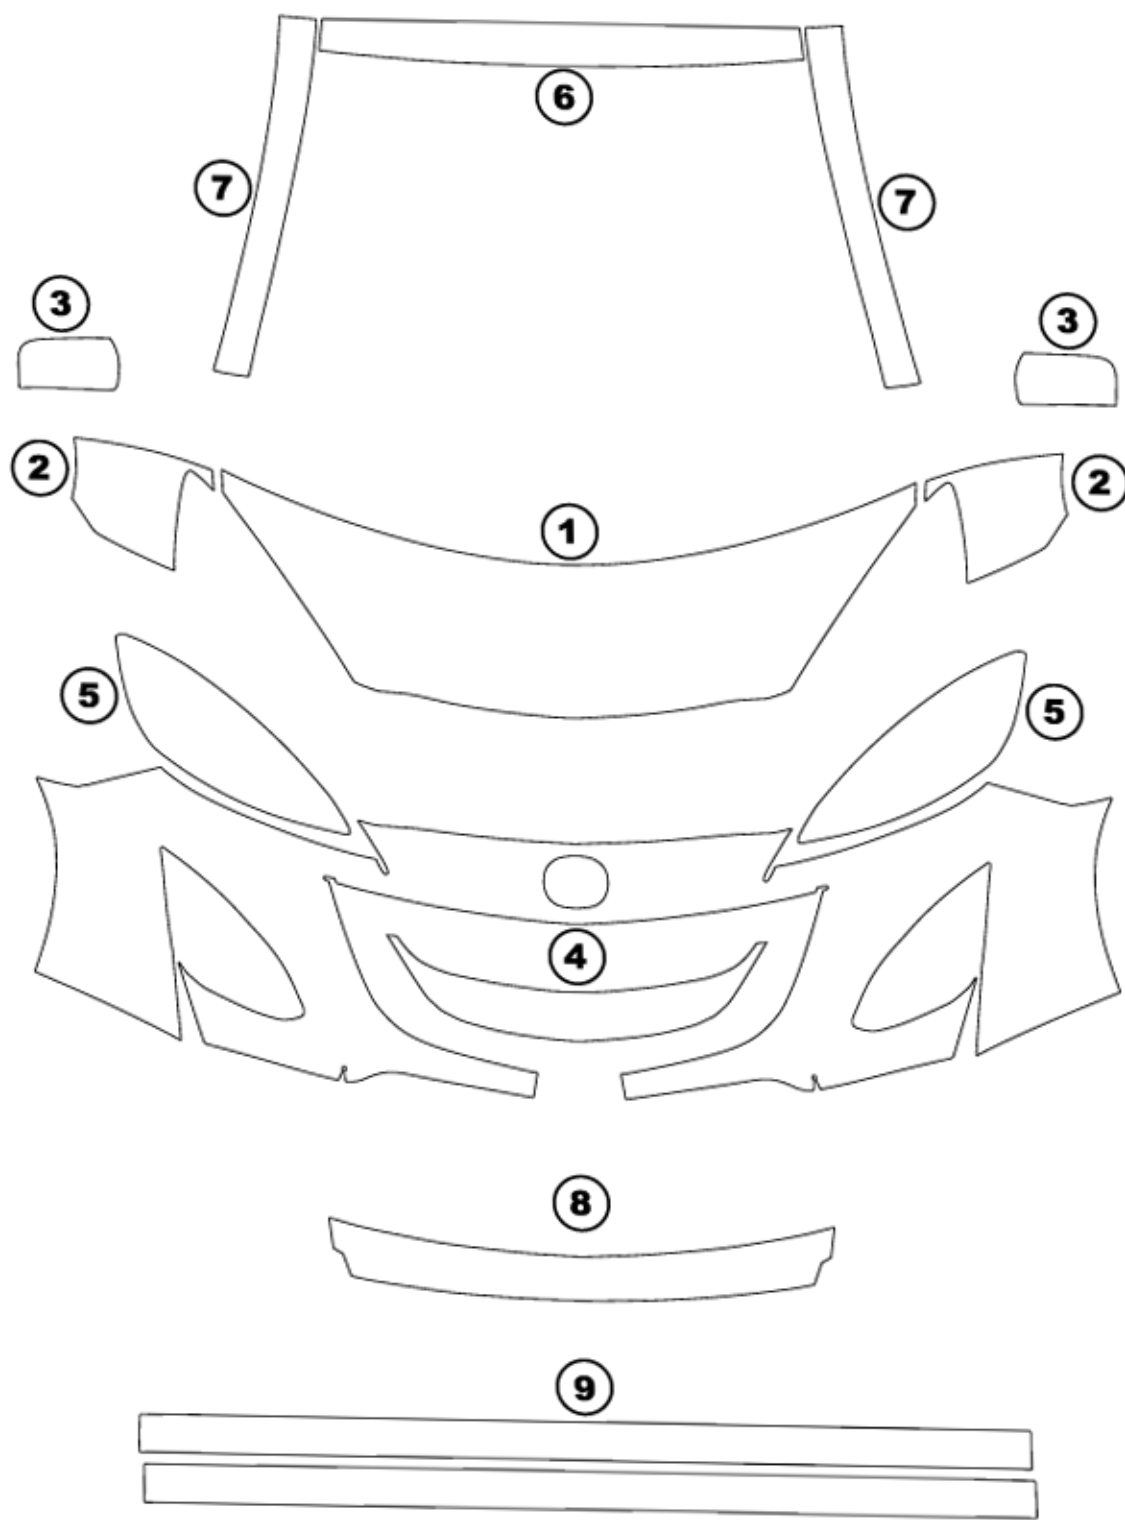

# MAZDA MAZDA5 2012+

- ① HOOD
- ② FENDER
- ③ MIRROR
- ④ BUMPER

- ⑤ LIGHTS
- ⑥ CAB TOP
- ⑦ A PILLARS
- ⑧ REAR TRUNK LEDGE

- ⑨ ROCKER PANELS

MAZDA MAZDA5 2012+

DATE: 04/07/2011  
 DRAWN BY: W.B.  
 PART #: 226-16-2-12