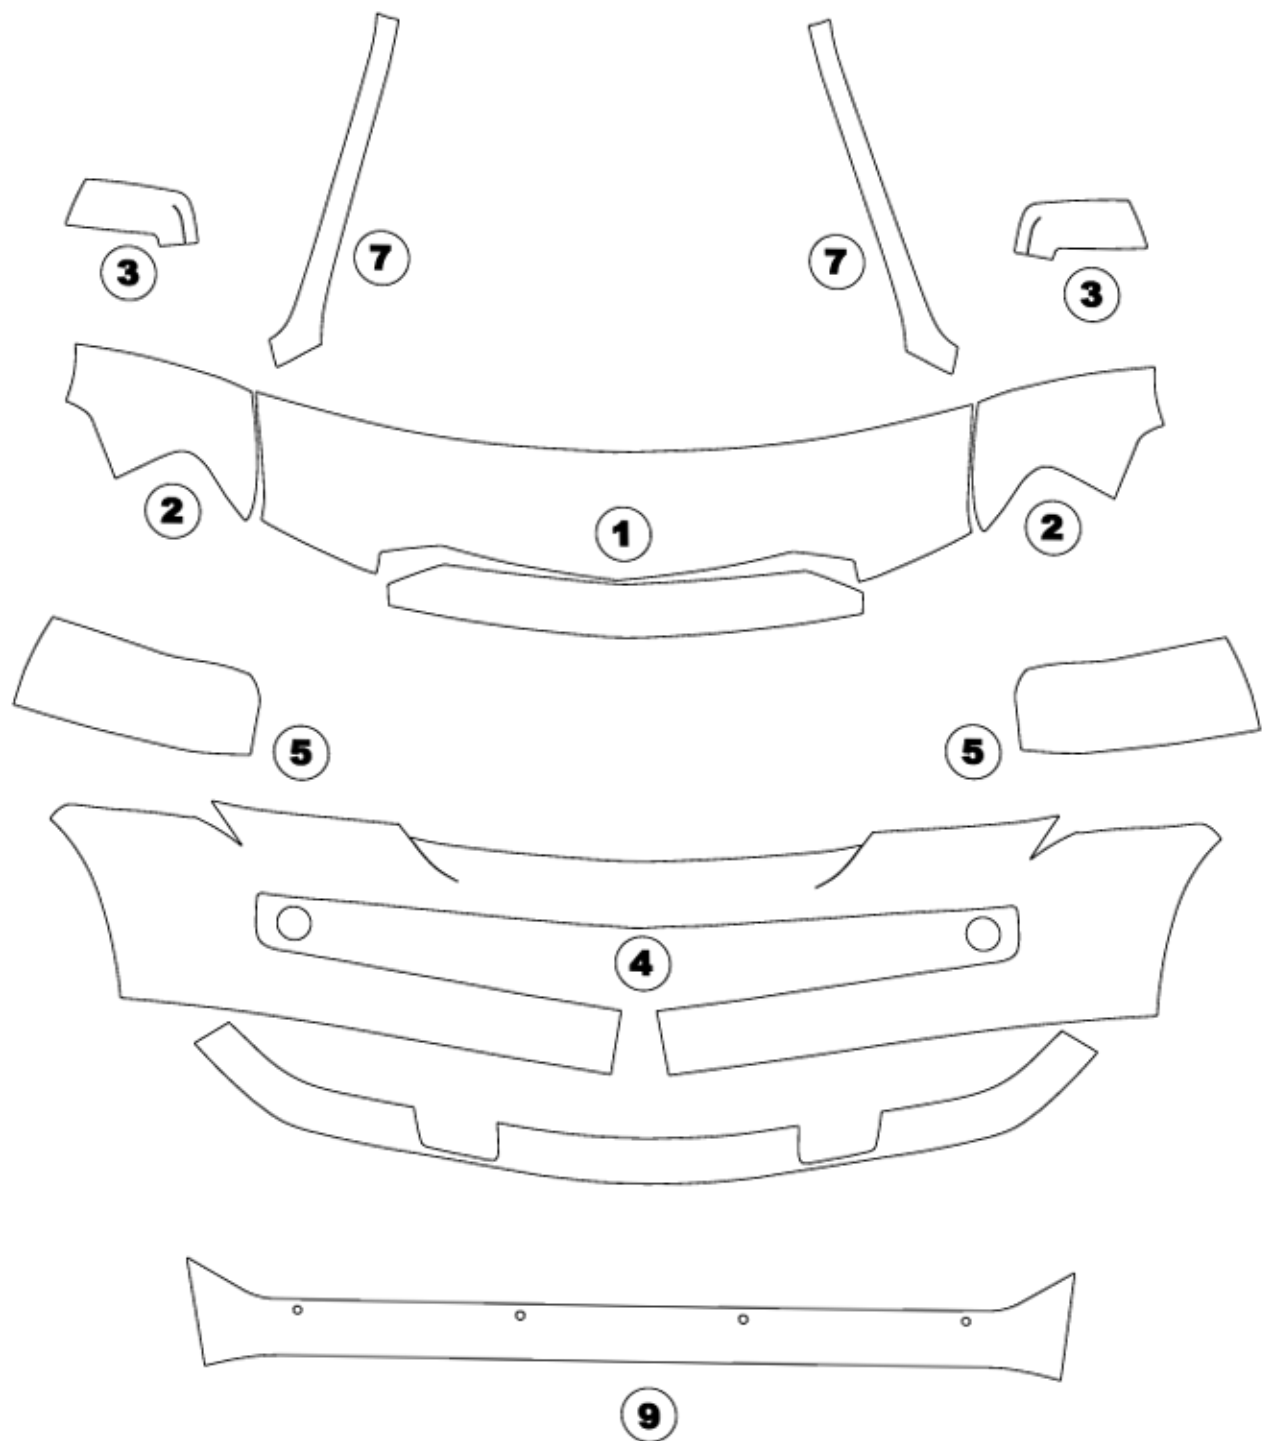

- ① HOOD
- ② FENDER
- ③ MIRROR

- ④ BUMPER
- ⑤ LIGHTS
- ⑥ CAB TOP

- ⑦ A PILLARS
- ⑧ REAR TRUNK LEDGE
- ⑨ REAR BUMPER

Lincoln Navigator 2007+
Ultimate, Base, L

Installed by:

Notes
on back:

DATE: 04/10/12

DESIGNER: AK