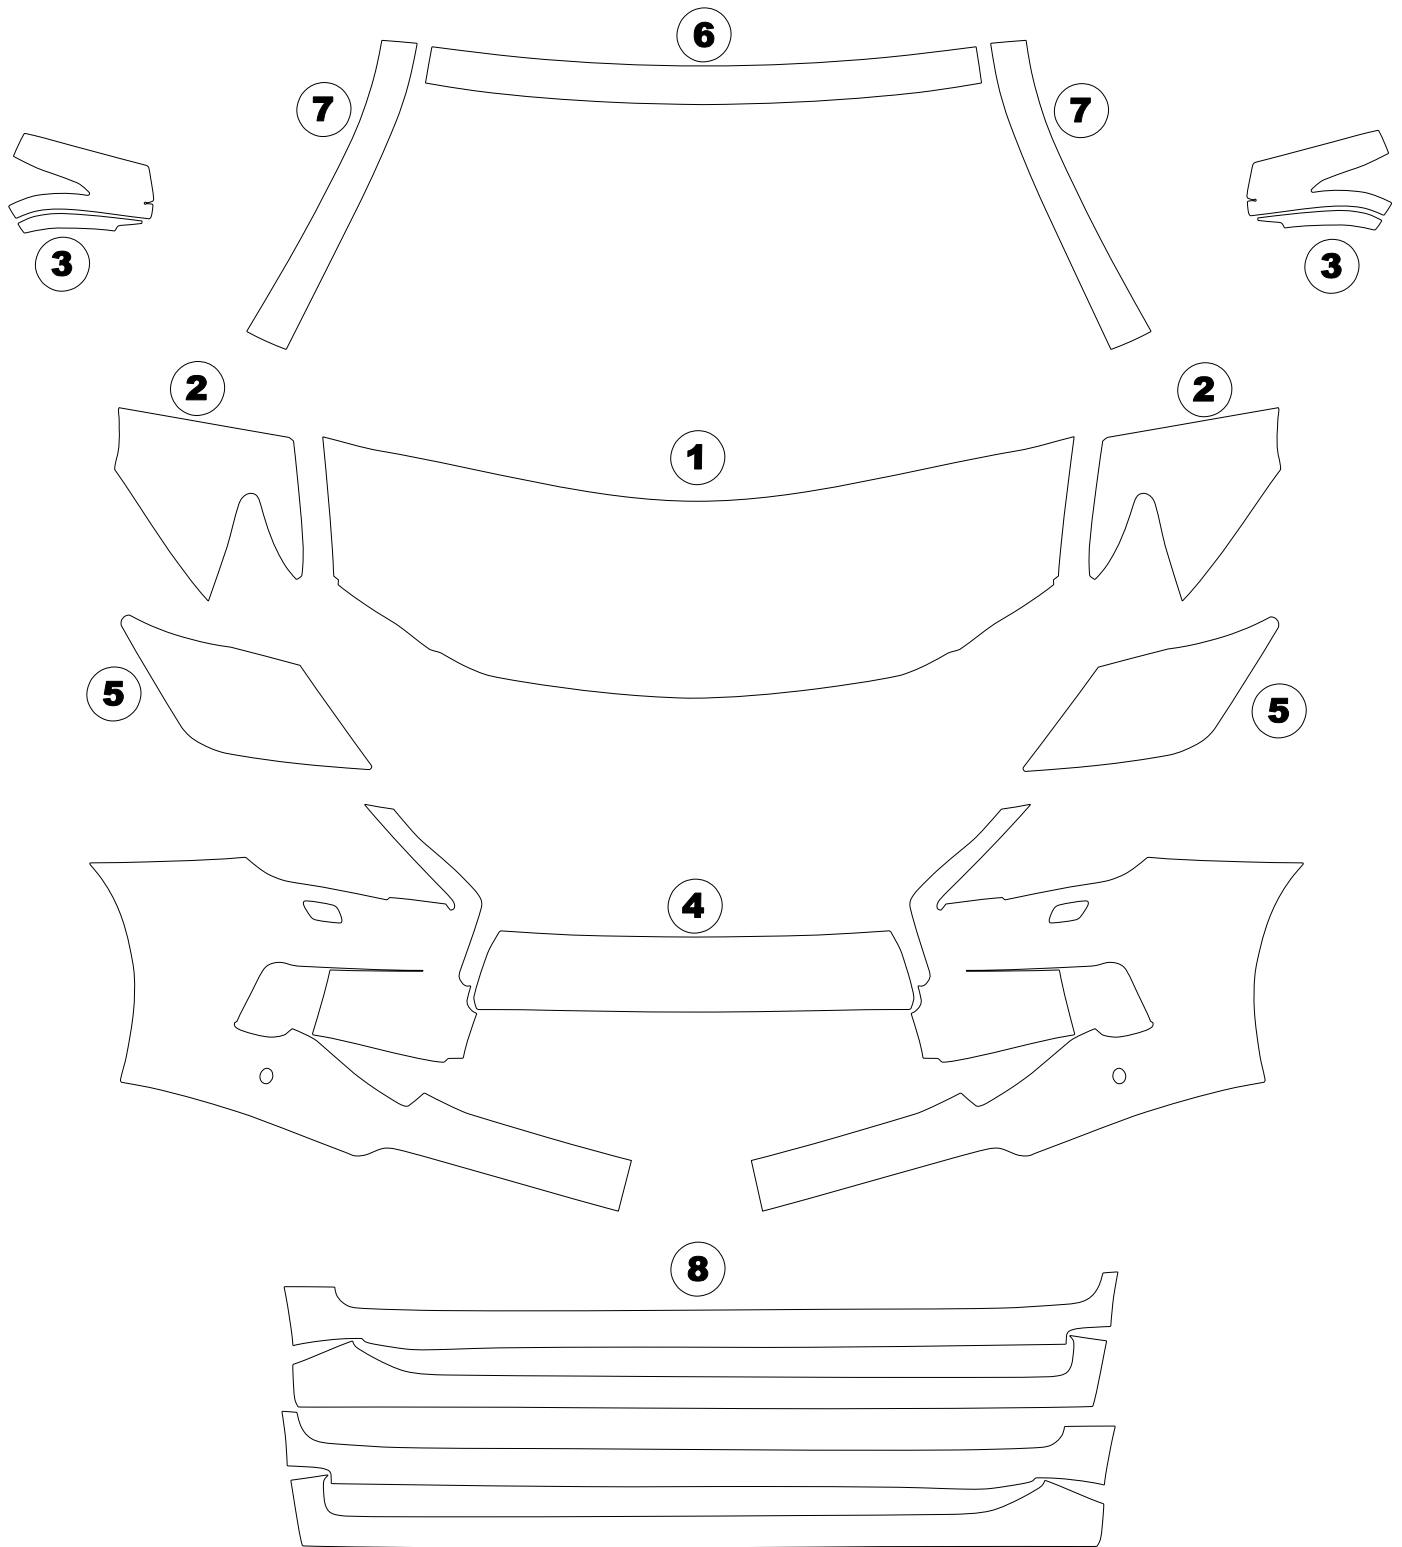

- ① HOOD
- ② FENDER
- ③ MIRROR

- ④ BUMPER
- ⑤ LIGHTS
- ⑥ CAB TOP

- ⑦ A PILLARS
- ⑧ ROCKER PANELS

**LEXUS LX 570 2013+**

**DATE:** 03/14/2012

**DESIGNER:** A.G.

**Installed by:**

**Notes on back:**